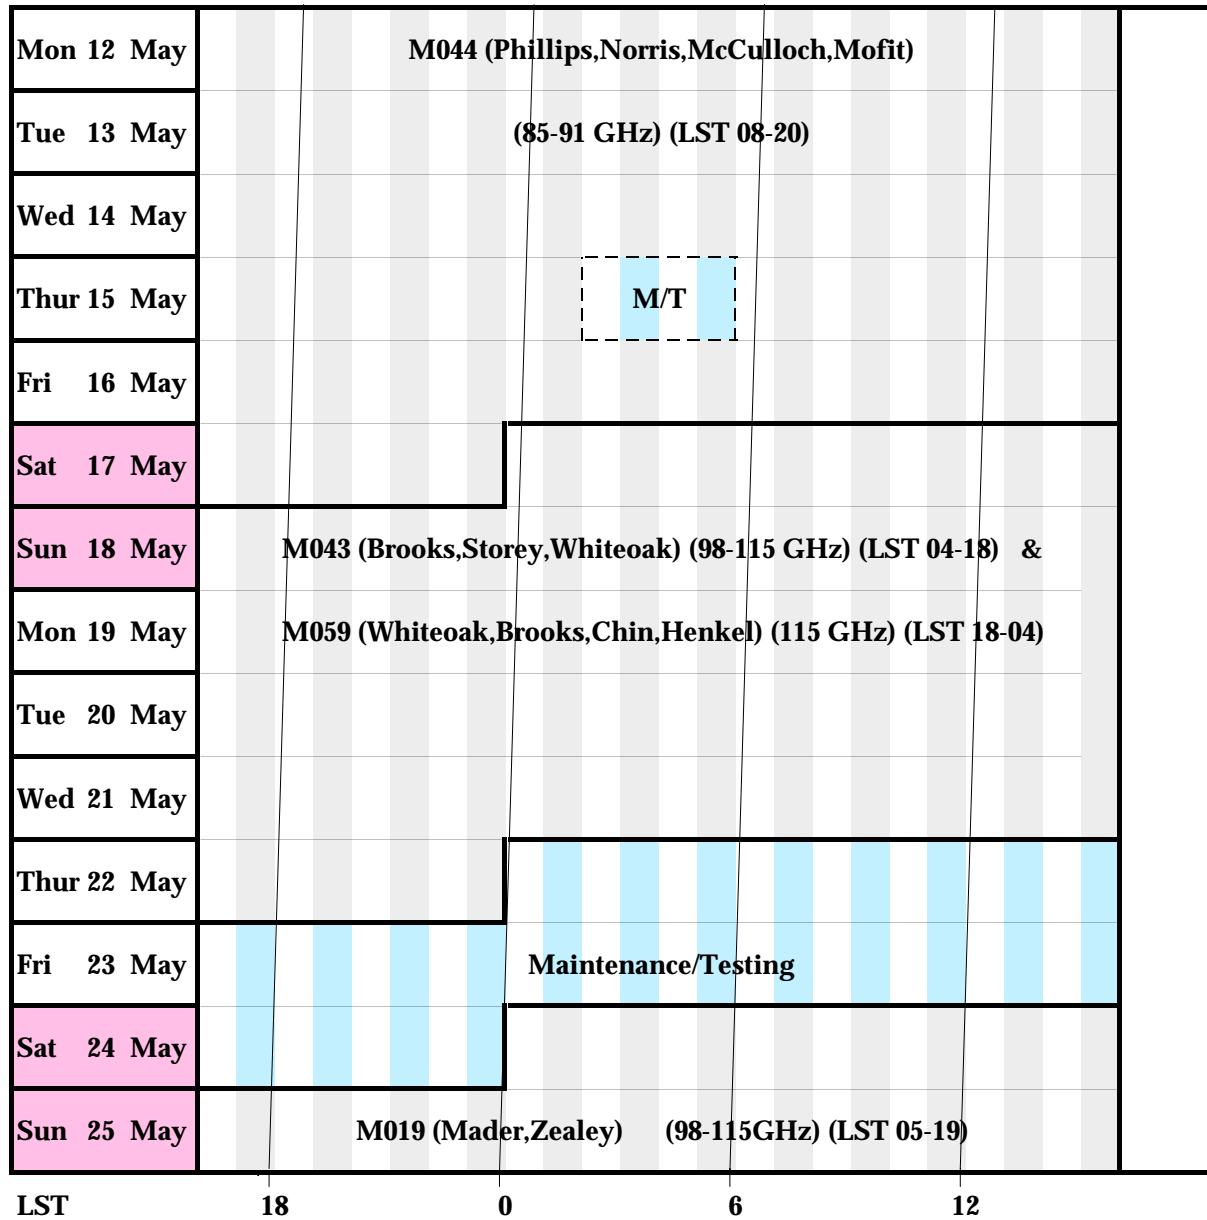

AUSTRALIA TELESCOPE MOPRA ANTENNA

Schedule :- 28 Apr / 11 May 1997

UT	14	16	18	20	22	0	2	4	6	8	10	12	14
AEST	0	2	4	6	8	10	12	14	16	18	20	22	24

Mon 28 Apr	M043 (Brooks,Storey,Whiteoak) (98-115 GHz) (LST 04-18) &
Tue 29 Apr	M059 (Whiteoak,Brooks,Chin,Henkel) (115 GHz) (LST 19-04)
Wed 30 Apr	
Thur 1 May	New Software Installation & Maintenance/Testing
Fri 2 May	
Sat 3 May	
Sun 4 May	M061 (Kurnia,Allen,Otrupcek) (98-115 GHz) (LST 08-18)
Mon 5 May	
Tue 6 May	
Wed 7 May	
Thur 8 May	M/T
Fri 9 May	
Sat 10 May	M044 (Phillips,Norris,McCulloch,Mofit)
Sun 11 May	(85-91 GHz) (LST 08-20)
LST	18 0 6 12

AUSTRALIA TELESCOPE MOPRA ANTENNA

Schedule :- 12 / 25 May 1997

UT	14	16	18	20	22	0	2	4	6	8	10	12	14
AEST	0	2	4	6	8	10	12	14	16	18	20	22	24

AUSTRALIA TELESCOPE MOPRA ANTENNA

Schedule :- 26 May / 8 Jun 1997

UT	14	16	18	20	22	0	2	4	6	8	10	12	14
AEST	0	2	4	6	8	10	12	14	16	18	20	22	24

AUSTRALIA TELESCOPE MOPRA ANTENNA

Schedule :- 9 / 22 Jun 1997

UT	14	16	18	20	22	0	2	4	6	8	10	12	14
AEST	0	2	4	6	8	10	12	14	16	18	20	22	24

AUSTRALIA TELESCOPE MOPRA ANTENNA

Schedule :- 7 / 20 Jul 1997

UT	14	16	18	20	22	0	2	4	6	8	10	12	14
AEST	0	2	4	6	8	10	12	14	16	18	20	22	24

AUSTRALIA TELESCOPE MOPRA ANTENNA

Schedule :- 21 Jul / 3 Aug 1997

UT	14	16	18	20	22	0	2	4	6	8	10	12	14
AEST	0	2	4	6	8	10	12	14	16	18	20	22	24