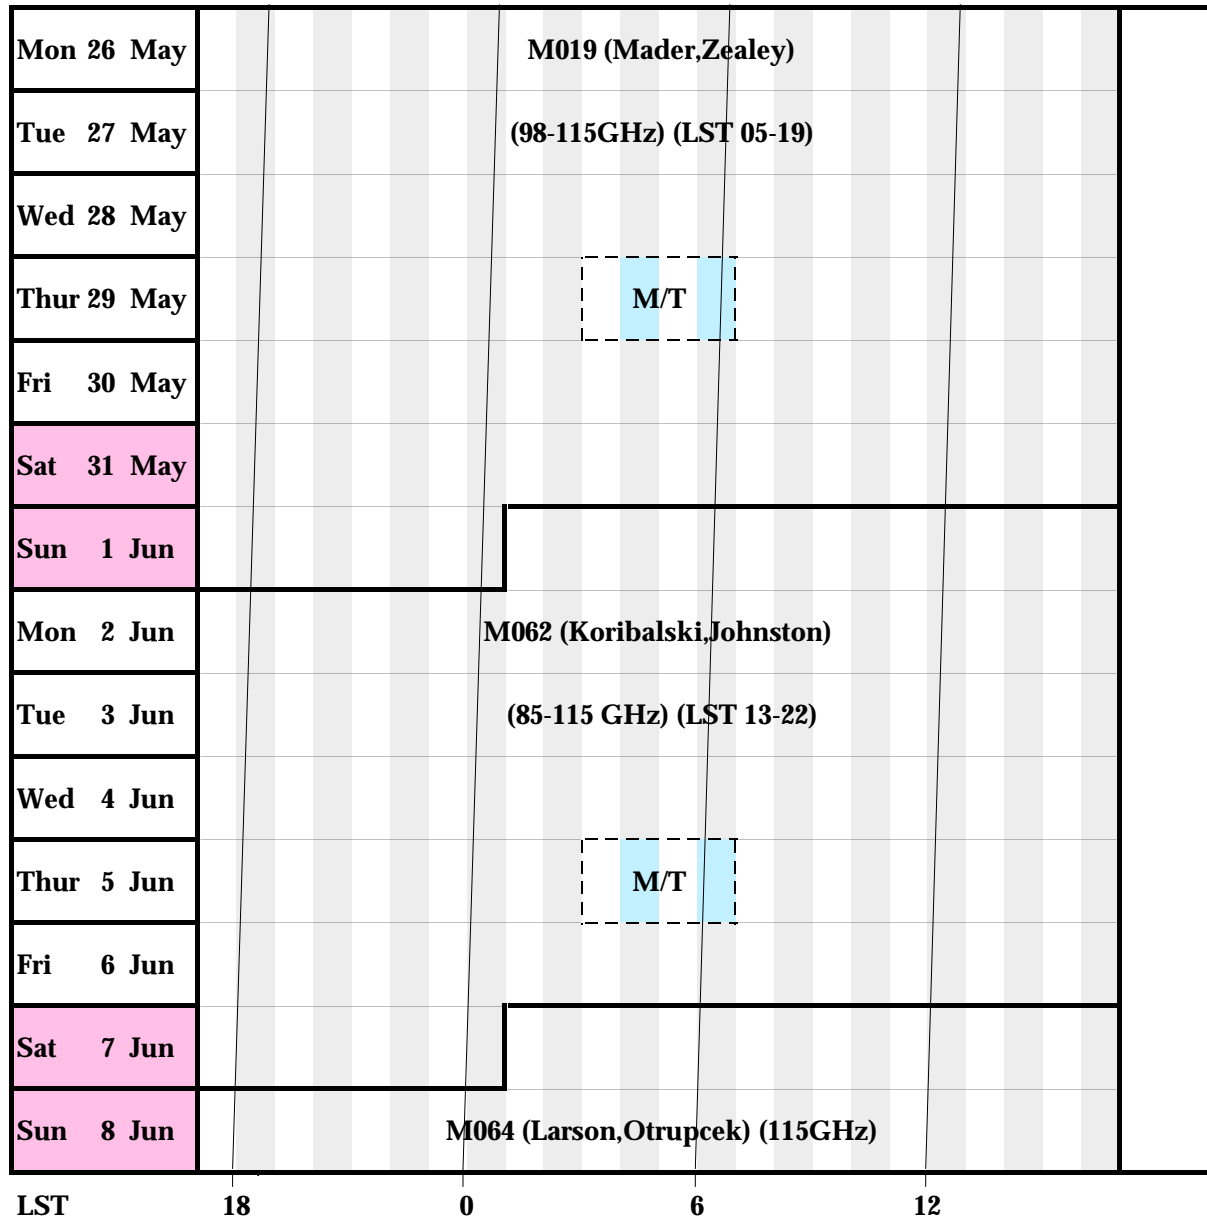

AUSTRALIA TELESCOPE MOPRA ANTENNA

Schedule :- 28 Apr / 11 May 1997

UT	14	16	18	20	22	0	2	4	6	8	10	12	14
AEST	0	2	4	6	8	10	12	14	16	18	20	22	24

Mon 28 Apr	M043 (Brooks,Storey,Whiteoak) (98-115 GHz) (LST 04-18) &
Tue 29 Apr	M059 (Whiteoak,Brooks,Chin,Henkel) (115 GHz) (LST 19-04)
Wed 30 Apr	
Thur 1 May	New Software Installation & Maintenance/Testing
Fri 2 May	
Sat 3 May	
Sun 4 May	M061 (Kurnia,Allen,Otrupcek) (98-115 GHz) (LST 08-18)
Mon 5 May	
Tue 6 May	
Wed 7 May	
Thur 8 May	M/T
Fri 9 May	
Sat 10 May	M044 (Phillips,Norris,McCulloch,Mofit)
Sun 11 May	(85-91 GHz) (LST 08-20)
LST	18 0 6 12

AUSTRALIA TELESCOPE MOPRA ANTENNA

Schedule :- 12 / 25 May 1997

UT	14	16	18	20	22	0	2	4	6	8	10	12	14
AEST	0	2	4	6	8	10	12	14	16	18	20	22	24

AUSTRALIA TELESCOPE MOPRA ANTENNA

Schedule :- 26 May / 8 Jun 1997

UT	14	16	18	20	22	0	2	4	6	8	10	12	14
AEST	0	2	4	6	8	10	12	14	16	18	20	22	24

AUSTRALIA TELESCOPE MOPRA ANTENNA

Schedule :- 9 / 22 Jun 1997

UT	14	16	18	20	22	0	2	4	6	8	10	12	14
AEST	0	2	4	6	8	10	12	14	16	18	20	22	24

AUSTRALIA TELESCOPE MOPRA ANTENNA

Schedule :- 7 / 20 Jul 1997

UT	14	16	18	20	22	0	2	4	6	8	10	12	14
AEST	0	2	4	6	8	10	12	14	16	18	20	22	24

AUSTRALIA TELESCOPE MOPRA ANTENNA

Schedule :- 21 Jul / 3 Aug 1997

UT	14	16	18	20	22	0	2	4	6	8	10	12	14
AEST	0	2	4	6	8	10	12	14	16	18	20	22	24