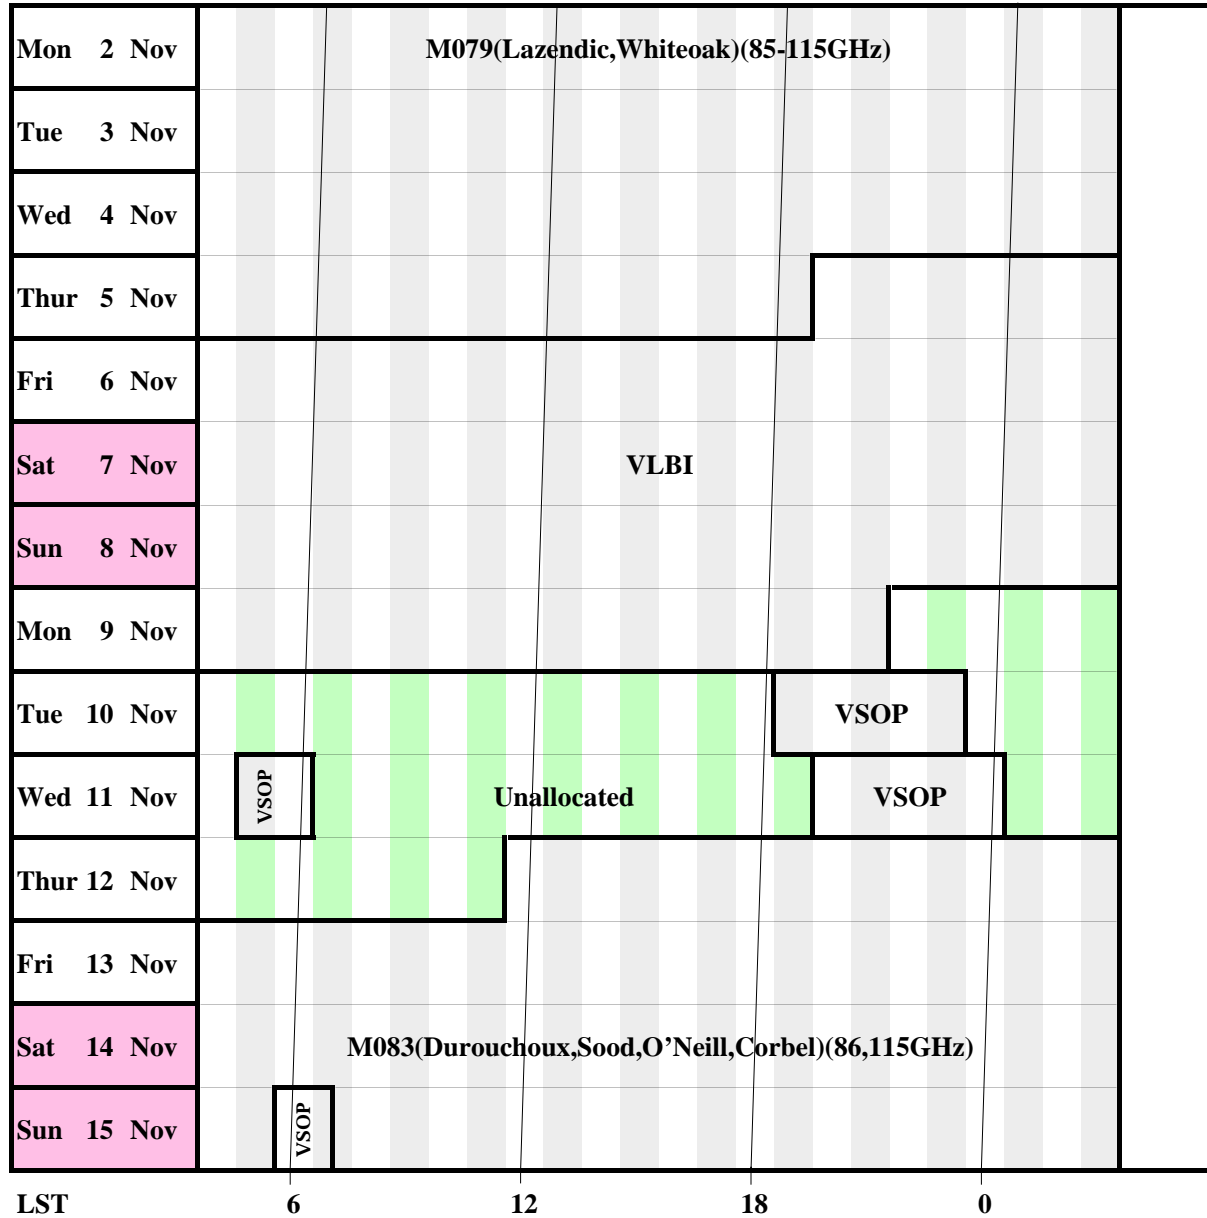

AUSTRALIA TELESCOPE MOPRA ANTENNA

Schedule :- 5 / 18 Oct 1998

UT	14	16	18	20	22	0	2	4	6	8	10	12	14
AEST	0	2	4	6	8	10	12	14	16	18	20	22	24

LST

6

12

18

0

#

Stations

Baselines

AUSTRALIA TELESCOPE MOPRA ANTENNA

Schedule :- 2 / 15 Nov 1988

UT	14	16	18	20	22	0	2	4	6	8	10	12	14
AEST	0	2	4	6	8	10	12	14	16	18	20	22	24

LST

#

Stations

Baselines

AUSTRALIA TELESCOPE MOPRA ANTENNA

Schedule :- 16 / 29 Nov 1998

UT	14	16	18	20	22	0	2	4	6	8	10	12	14
AEST	0	2	4	6	8	10	12	14	16	18	20	22	24

Stations

Baselines

AUSTRALIA TELESCOPE MOPRA ANTENNA

Schedule :- 28 Dec 1998 / 10 Jan 1999

UT	14	16	18	20	22	0	2	4	6	8	10	12	14
AEST	0	2	4	6	8	10	12	14	16	18	20	22	24

Stations Baselines