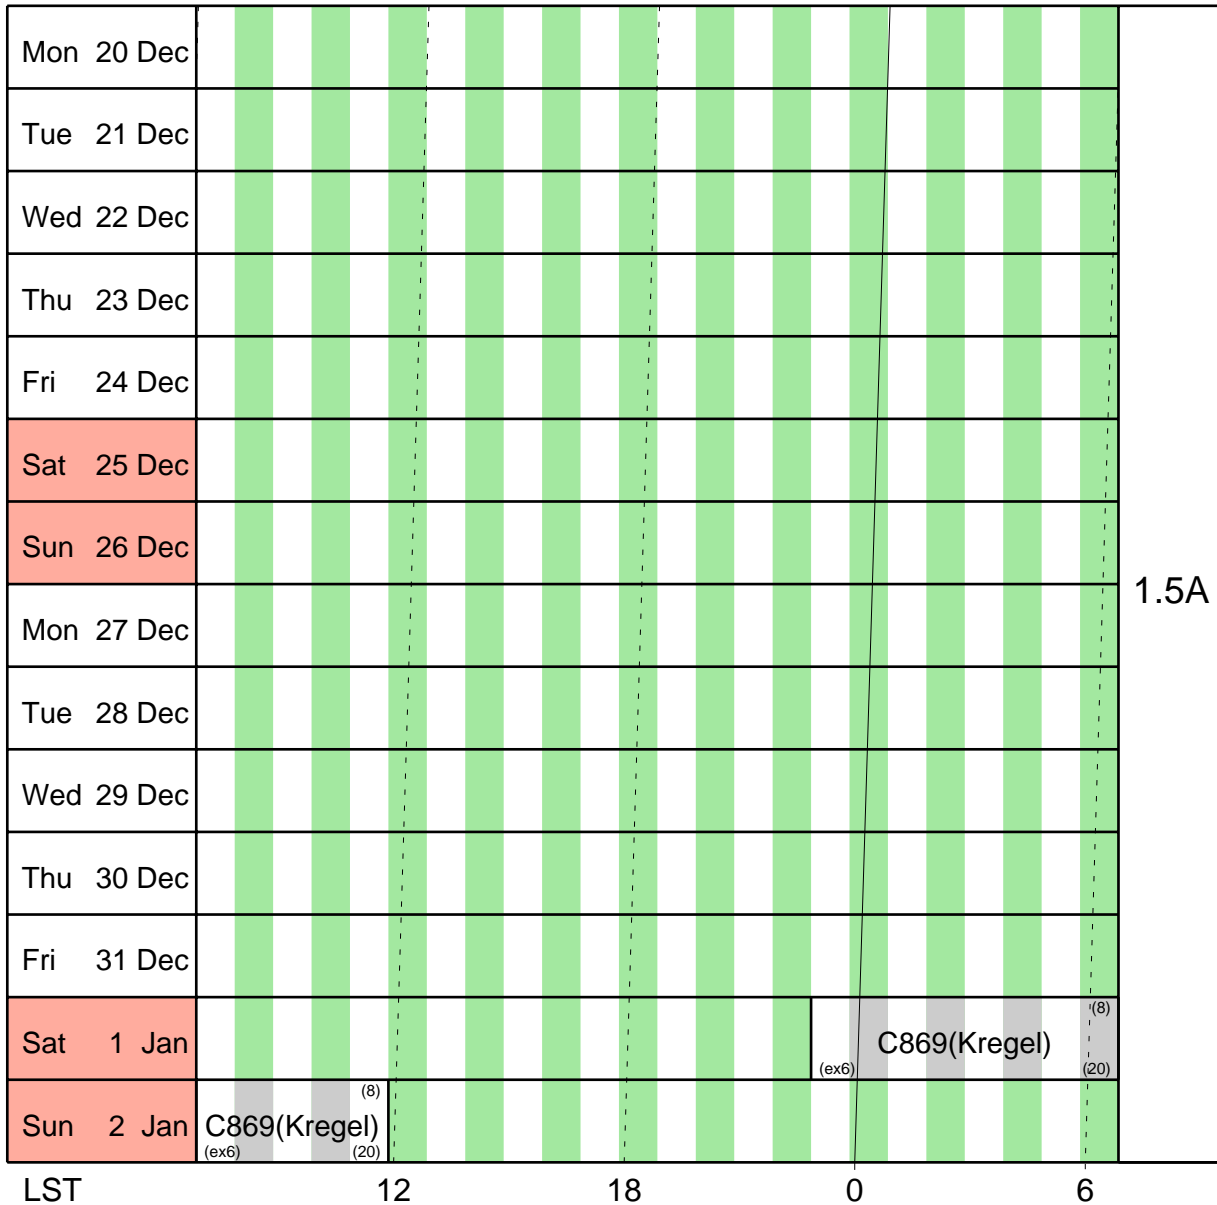

AUSTRALIA TELESCOPE COMPACT ARRAY

Schedule:- 20 Dec - 2 Jan

UT 14 16 18 20 22 0 2 4 6 8 10 12 14
 AEST 0 2 4 6 8 10 12 14 16 18 20 22 24

Stations	Baselines (m)
1.5A W100 W110 W147 W168 W196 W392	153,321,429,566,719,750,888,1041,1316,1469,3000,3429,3750,4316,4469
1.5A 15 18 25 28 35 37	153,321,429,566,719,750,888,1041,1316,1469,3000,3429,3750,4316,4469

AUSTRALIA TELESCOPE COMPACT ARRAY

Schedule:- 3 Jan - 16 Jan

UT 14 16 18 20 22 0 2 4 6 8 10 12 14
 AEST 0 2 4 6 8 10 12 14 16 18 20 22 24

Mon 3 Jan														1.5A
Tue 4 Jan														
Wed 5 Jan														
Thu 6 Jan														
Fri 7 Jan														
Sat 8 Jan														
Sun 9 Jan													(8)	
Mon 10 Jan													(8)	
Tue 11 Jan													(8)	
Wed 12 Jan													(8/128)	
Thu 13 Jan													(8/128)	
Fri 14 Jan													(8/128)	
Sat 15 Jan													(8/128)	
Sun 16 Jan													(8/128)	
LST														