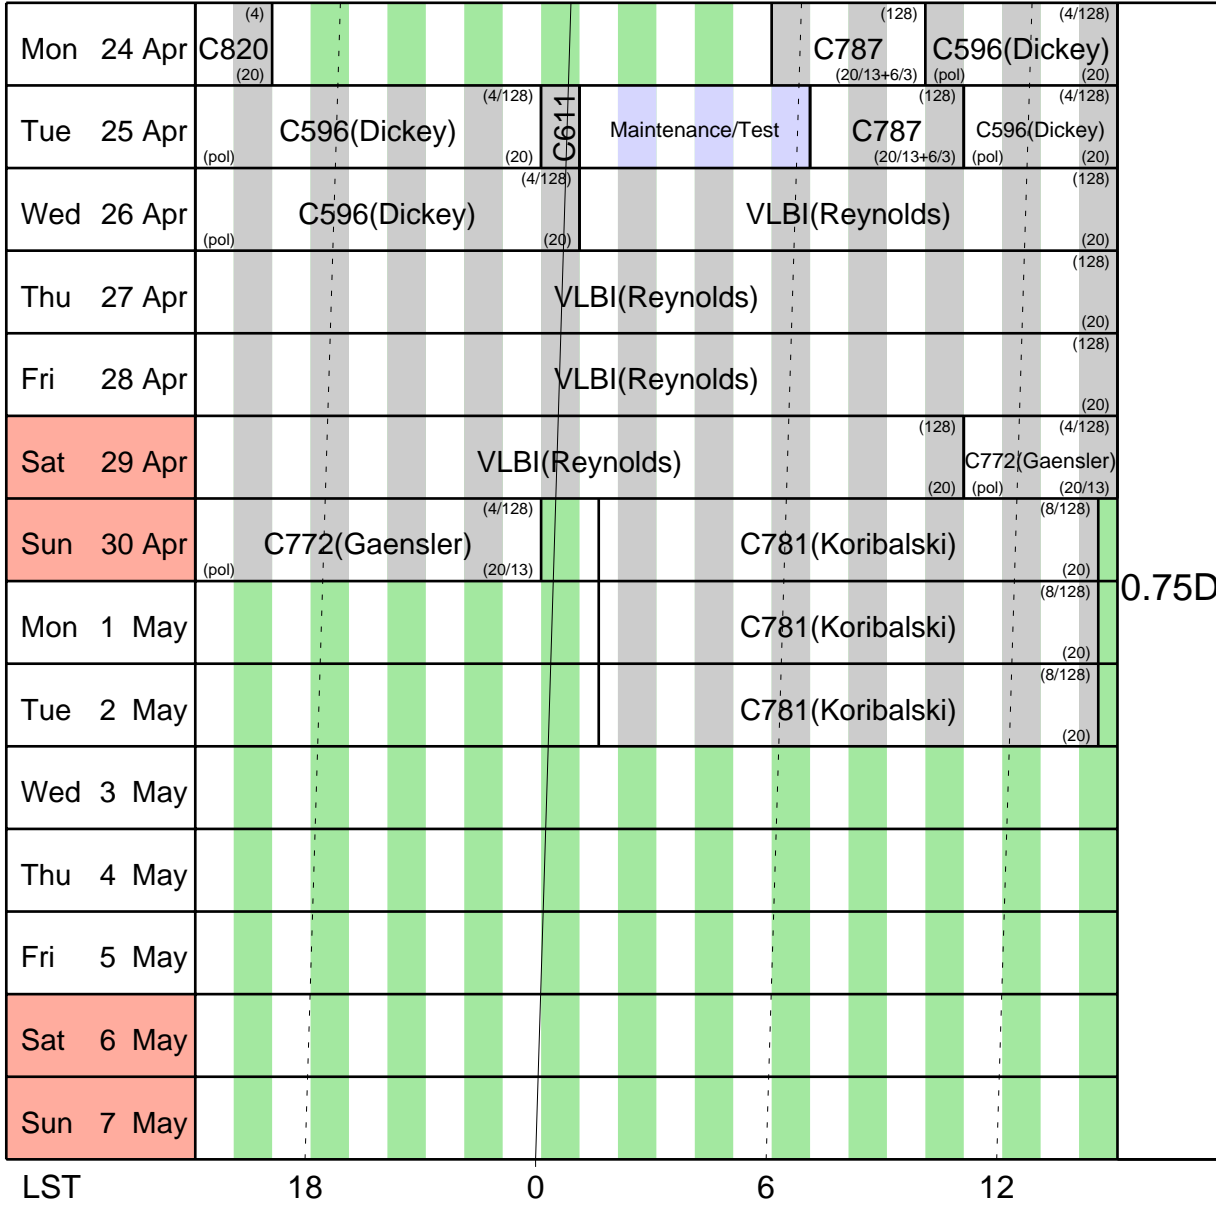

AUSTRALIA TELESCOPE COMPACT ARRAY

Schedule:- 10 Apr - 23 Apr

UT 14 16 18 20 22 0 2 4 6 8 10 12 14
 AEST 0 2 4 6 8 10 12 14 16 18 20 22 24

Mon 10 Apr	C868 (6/3)	C853 (20)		Reconfigure #175/Calibration		6D
Tue 11 Apr	Reconfigure #175/Calibration				C868(Van der Hulst) (6/3)	1.5D
Wed 12 Apr	C868(Van der Hulst) (6/3)				C844(Oosterloo) (ex6)	
Thu 13 Apr	C844(Oosterloo) (ex6)	C847 (20)	C847 (pol)(ex6)	Log (pol)	C861(Lovell) (6/3)	
Fri 14 Apr	C847 (pol)(ex6)		C819(Beaulieu) (6/3)		C841(Venturi) (20)	
Sat 15 Apr	C841(Venturi) (20)			C015(Manchester) (20/13+6/3)	C863 (20)	
Sun 16 Apr	C863(Mohan) (ex6)		Open day	Maintenance/Test	C863 (20)	
Mon 17 Apr	C863(Mohan) (ex6)			Maintenance/Test	C772(Gaensler) (pol)	
Tue 18 Apr	C772(Gaensler) (pol)			Reconfigure #176/Calibration		
Wed 19 Apr	Reconfigure #176/Calibration				Maintenance/Test	
Thu 20 Apr	Maintenance/Test				C844(Oosterloo) (ex6)	
Fri 21 Apr	C844(Oosterloo) (ex6)	C007 (20/13+6/3)	C007 (ex6)	C820(Putman) (ex6)	C787 (20/13+6/3)	0.75D
Sat 22 Apr	C787			C820(Putman) (ex6)		
Sun 23 Apr				C820(Putman) (ex6)		
LST	18	0	6	12		

AUSTRALIA TELESCOPE COMPACT ARRAY

Schedule:- 24 Apr - 7 May

UT 14 16 18 20 22 0 2 4 6 8 10 12 14
 AEST 0 2 4 6 8 10 12 14 16 18 20 22 24

0.75D

Stations

Baselines (m)

0.75D W100 W102 W128 W140 W147 W392 31,107,184,291,398,429,582,612,689,719,3750,3857,4041,4439,4469
 0.75D 15 16 22 24 25 37 31,107,184,291,398,429,582,612,689,719,3750,3857,4041,4439,4469