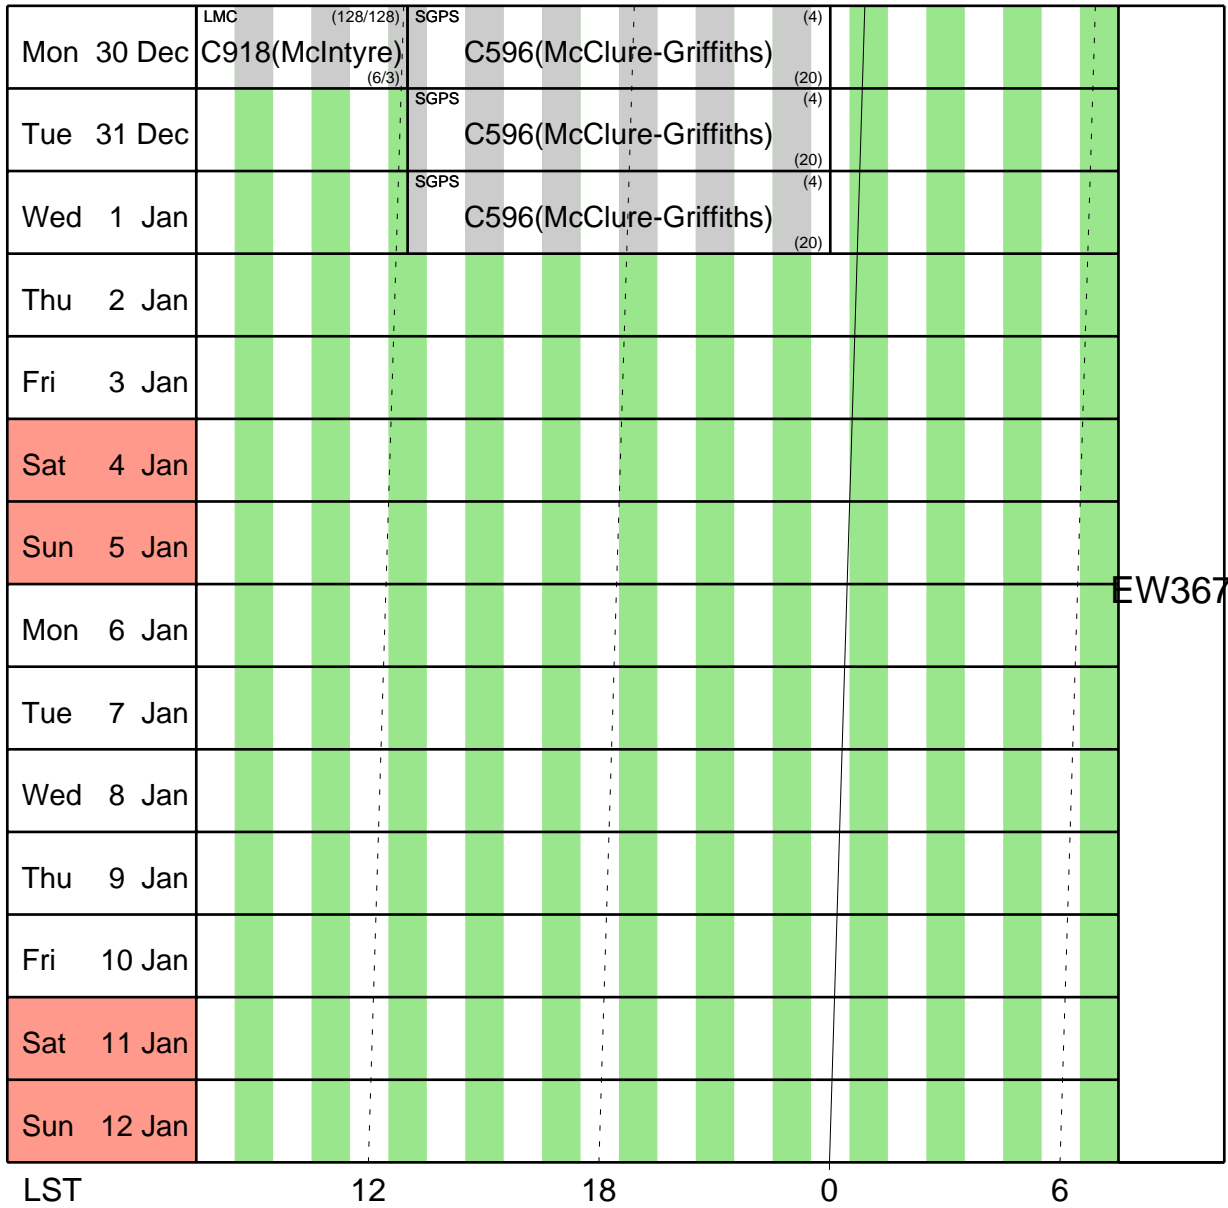

Schedule:- 7 Oct - 20 Oct

UT 14 16 18 20 22 0 2 4 6 8 10 12 14
 AEST 0 2 4 6 8 10 12 14 16 18 20 22 24

Day	UT	Activity	Notes
Mon	7 Oct	C1046(Warren)	(8/128)
Tue	8 Oct	C1058(Caswell)	(32) Follow-up (128/128) C1049(Ekers) (12mm)
Wed	9 Oct	C1049(Ekers)	(12mm) Follow-up (128/128) C1049(Ekers) (12mm)
Thu	10 Oct	C1049(Ekers)	(12mm) Follow-up (128/128) C1049(Ekers) (12mm)
Fri	11 Oct	C1049(Ekers)	(12mm) Follow-up (128/128) C1049(Ekers) (12mm)
Sat	12 Oct	C1049(Ekers)	(12mm) R Scl (32) C1048(Wong) (3mm)
Sun	13 Oct	C1048(Wong)	(3mm) R Scl (32) CenA (128/128) C1054(Koribalski) (3mm) SN2001ig (128/128) C1066(Ryder) (20/13+6/3)
Mon	14 Oct	Reconfigure #218/Calibration	SN2001ig C1066(Ryder) (20/13+6/3)
Tue	15 Oct	Reconfigure #218/Calibration	Maintenance/Test
Wed	16 Oct	Maintenance/Test	R Scl (32) C1048(Wong) (3mm)
Thu	17 Oct	C1054(Koribalski)	R Scl (32) CenA (128/128) SNR1987A C981 (12mm)
Fri	18 Oct	C981(Manchester)	SNR1987A (128/128) G345.01+1.79 (64) R Scl (32) C1104(Minier) (3mm) C1048(Wong) (3mm)
Sat	19 Oct	C1046(Warren)	R Scl (32) ESO215-G?009 (8/128) J0352-6602 (8) C1048(Wong) (3mm) C1106(Oosterloo) (20)
Sun	20 Oct	C1106(Oosterloo)	J0352-6602 (8) G318.9-0.17 (64) J0352-6602 (8) C1082(Purcell) (3mm) C1106(Oosterloo) (20)

Australia Telescope Compact Array

Schedule:- 30 Dec - 12 Jan

UT 14 16 18 20 22 0 2 4 6 8 10 12 14
 AEST 0 2 4 6 8 10 12 14 16 18 20 22 24

Stations Baselines (m)
 EW367W104 W110 W113 W124 W128 W392 46,61,92,138,168,214,230,276,306,367,4041,4102,4270,4316,4408