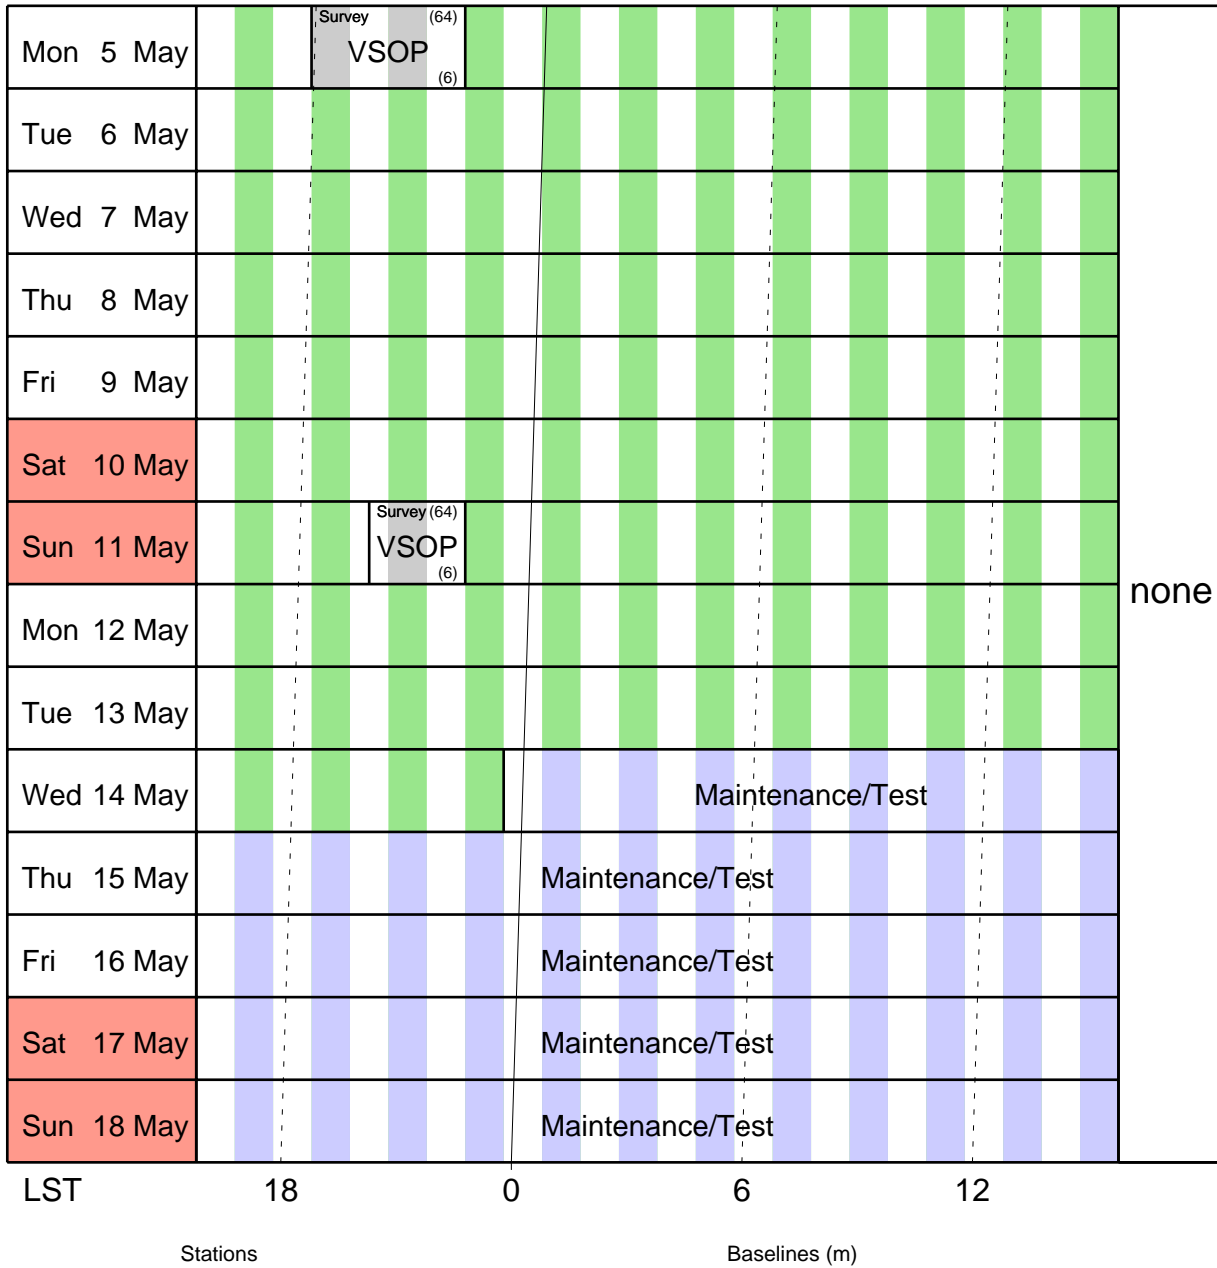

Mopra Radiotelescope

Schedule:- 21 Apr - 4 May

UT 14 16 18 20 22 0 2 4 6 8 10 12 14
 AEST 0 2 4 6 8 10 12 14 16 18 20 22 24

Stations

Baselines (m)

Mopra Radiotelescope

Schedule:- 5 May - 18 May

UT 14 16 18 20 22 0 2 4 6 8 10 12 14
 AEST 0 2 4 6 8 10 12 14 16 18 20 22 24

none

Mopra Radiotelescope

Schedule:- 19 May - 1 Jun

UT 14 16 18 20 22 0 2 4 6 8 10 12 14
 AEST 0 2 4 6 8 10 12 14 16 18 20 22 24

Mopra Radiotelescope

Schedule:- 2 Jun - 15 Jun

UT 14 16 18 20 22 0 2 4 6 8 10 12 14
 AEST 0 2 4 6 8 10 12 14 16 18 20 22 24

none

Mopra Radiotelescope

Schedule:- 14 Jul - 27 Jul

UT 14 16 18 20 22 0 2 4 6 8 10 12 14
 AEST 0 2 4 6 8 10 12 14 16 18 20 22 24

Mopra Radiotelescope

Schedule:- 28 Jul - 10 Aug

UT 14 16 18 20 22 0 2 4 6 8 10 12 14
 AEST 0 2 4 6 8 10 12 14 16 18 20 22 24

none

Mopra Radiotelescope

Schedule:- 25 Aug - 7 Sep

UT 14 16 18 20 22 0 2 4 6 8 10 12 14
 AEST 0 2 4 6 8 10 12 14 16 18 20 22 24

	VLBI												
Mon 25 Aug	VLBI												(16)
													(20/13+6/3)
Tue 26 Aug	VLBI												(16)
	VLBI(Reynolds)												(20/13+6/3)
Wed 27 Aug													(64)
													(3mm)
Thu 28 Aug	Pipe Nebula												(64)
													(3mm)
Fri 29 Aug	Pipe Nebula												(64)
													(3mm)
Sat 30 Aug	Pipe Nebula												(64)
													(3mm)
Sun 31 Aug	Pipe Nebula												(64)
													(3mm)
Mon 1 Sep	Pipe Nebula												(64)
													(3mm)
Tue 2 Sep	Pipe Nebula												(64)
													(3mm)
Wed 3 Sep	Pipe Nebula												(64)
													(3mm)
Thu 4 Sep	UNSW												(64)
													(3mm)
Fri 5 Sep	UNSW												(64)
													(3mm)
Sat 6 Sep	UNSW												(64)
													(3mm)
Sun 7 Sep	UNSW												(64)
													(3mm)
LST		0		6		12		18					
	Stations												Baselines (m)