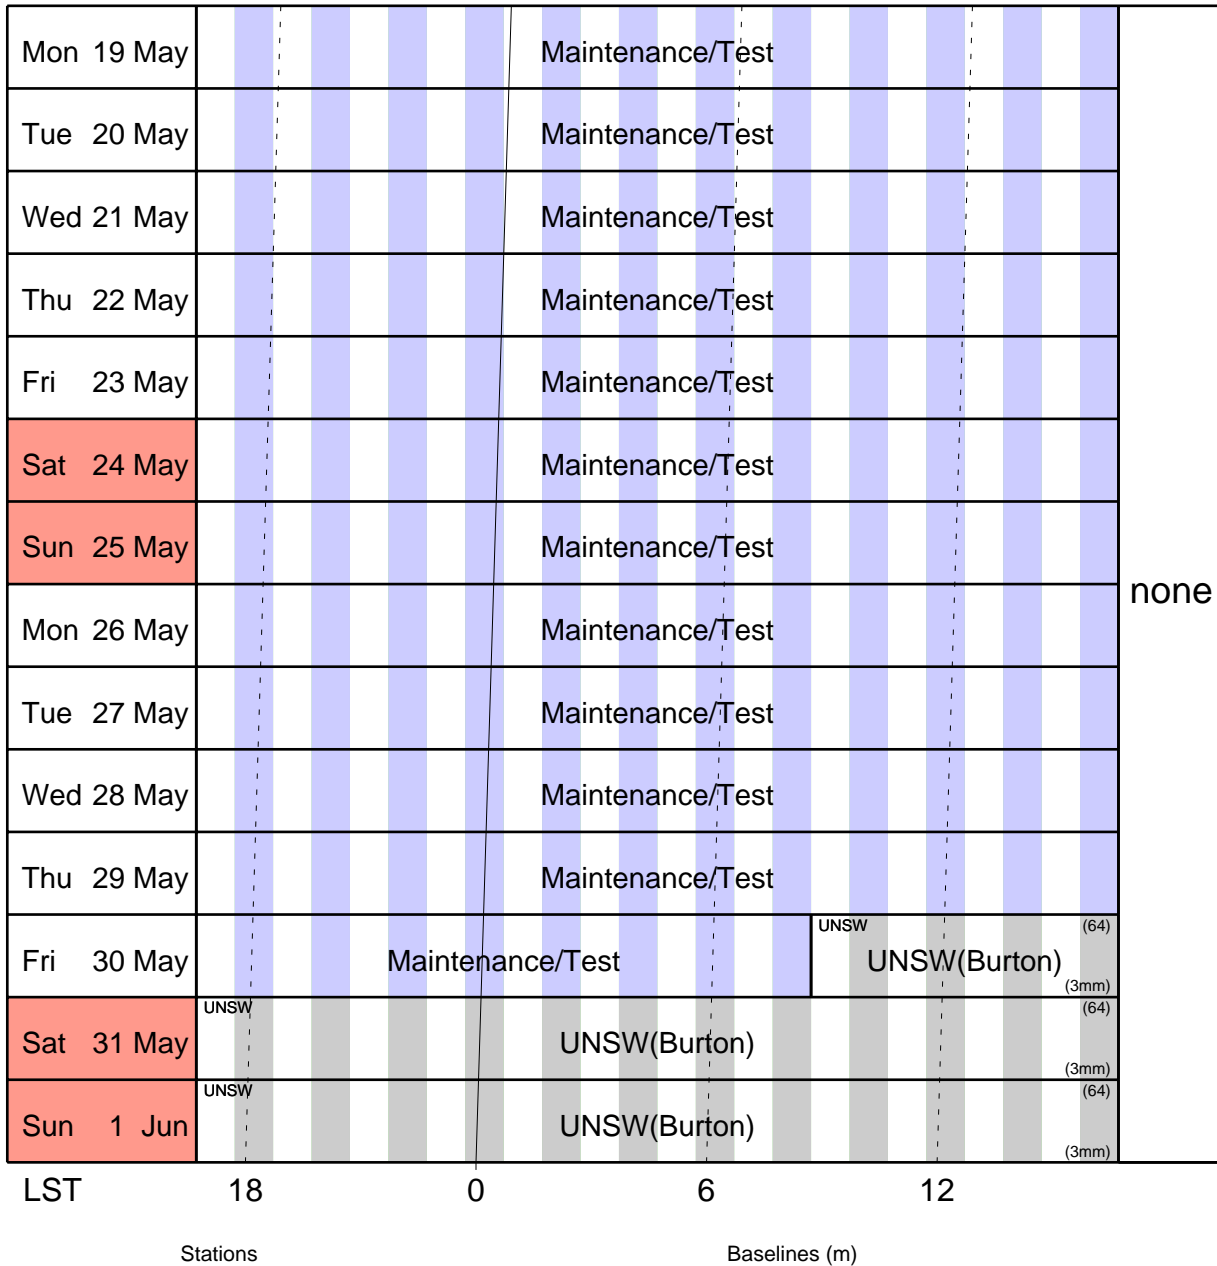

Mopra Radiotelescope

Schedule:- 21 Apr - 4 May

UT 14 16 18 20 22 0 2 4 6 8 10 12 14
 AEST 0 2 4 6 8 10 12 14 16 18 20 22 24

Stations

Baselines (m)

Mopra Radiotelescope

Schedule:- 5 May - 18 May

UT 14 16 18 20 22 0 2 4 6 8 10 12 14
 AEST 0 2 4 6 8 10 12 14 16 18 20 22 24

none

Mopra Radiotelescope

Schedule:- 19 May - 1 Jun

UT 14 16 18 20 22 0 2 4 6 8 10 12 14
 AEST 0 2 4 6 8 10 12 14 16 18 20 22 24

Mopra Radiotelescope

Schedule:- 2 Jun - 15 Jun

UT 14 16 18 20 22 0 2 4 6 8 10 12 14
 AEST 0 2 4 6 8 10 12 14 16 18 20 22 24

none

Mopra Radiotelescope

Schedule:- 14 Jul - 27 Jul

UT 14 16 18 20 22 0 2 4 6 8 10 12 14
 AEST 0 2 4 6 8 10 12 14 16 18 20 22 24

Mopra Radiotelescope

Schedule:- 28 Jul - 10 Aug

UT 14 16 18 20 22 0 2 4 6 8 10 12 14
 AEST 0 2 4 6 8 10 12 14 16 18 20 22 24

none

Mopra Radiotelescope

Schedule:- 25 Aug - 7 Sep

UT 14 16 18 20 22 0 2 4 6 8 10 12 14
 AEST 0 2 4 6 8 10 12 14 16 18 20 22 24

	VLBI												
Mon 25 Aug	VLBI												(16)
													(20/13+6/3)
Tue 26 Aug	VLBI												(16)
	VLBI(Reynolds)												(20/13+6/3)
Wed 27 Aug													(64)
													(3mm)
Thu 28 Aug	Pipe Nebula												(64)
													(3mm)
Fri 29 Aug	Pipe Nebula												(64)
													(3mm)
Sat 30 Aug	Pipe Nebula												(64)
													(3mm)
Sun 31 Aug	Pipe Nebula												(64)
													(3mm)
Mon 1 Sep	Pipe Nebula												(64)
													(3mm)
Tue 2 Sep	Pipe Nebula												(64)
													(3mm)
Wed 3 Sep	Pipe Nebula												(64)
													(3mm)
Thu 4 Sep	UNSW												(64)
													(3mm)
Fri 5 Sep	UNSW												(64)
													(3mm)
Sat 6 Sep	UNSW												(64)
													(3mm)
Sun 7 Sep	UNSW												(64)
													(3mm)
LST		0		6		12		18					
	Stations												Baselines (m)