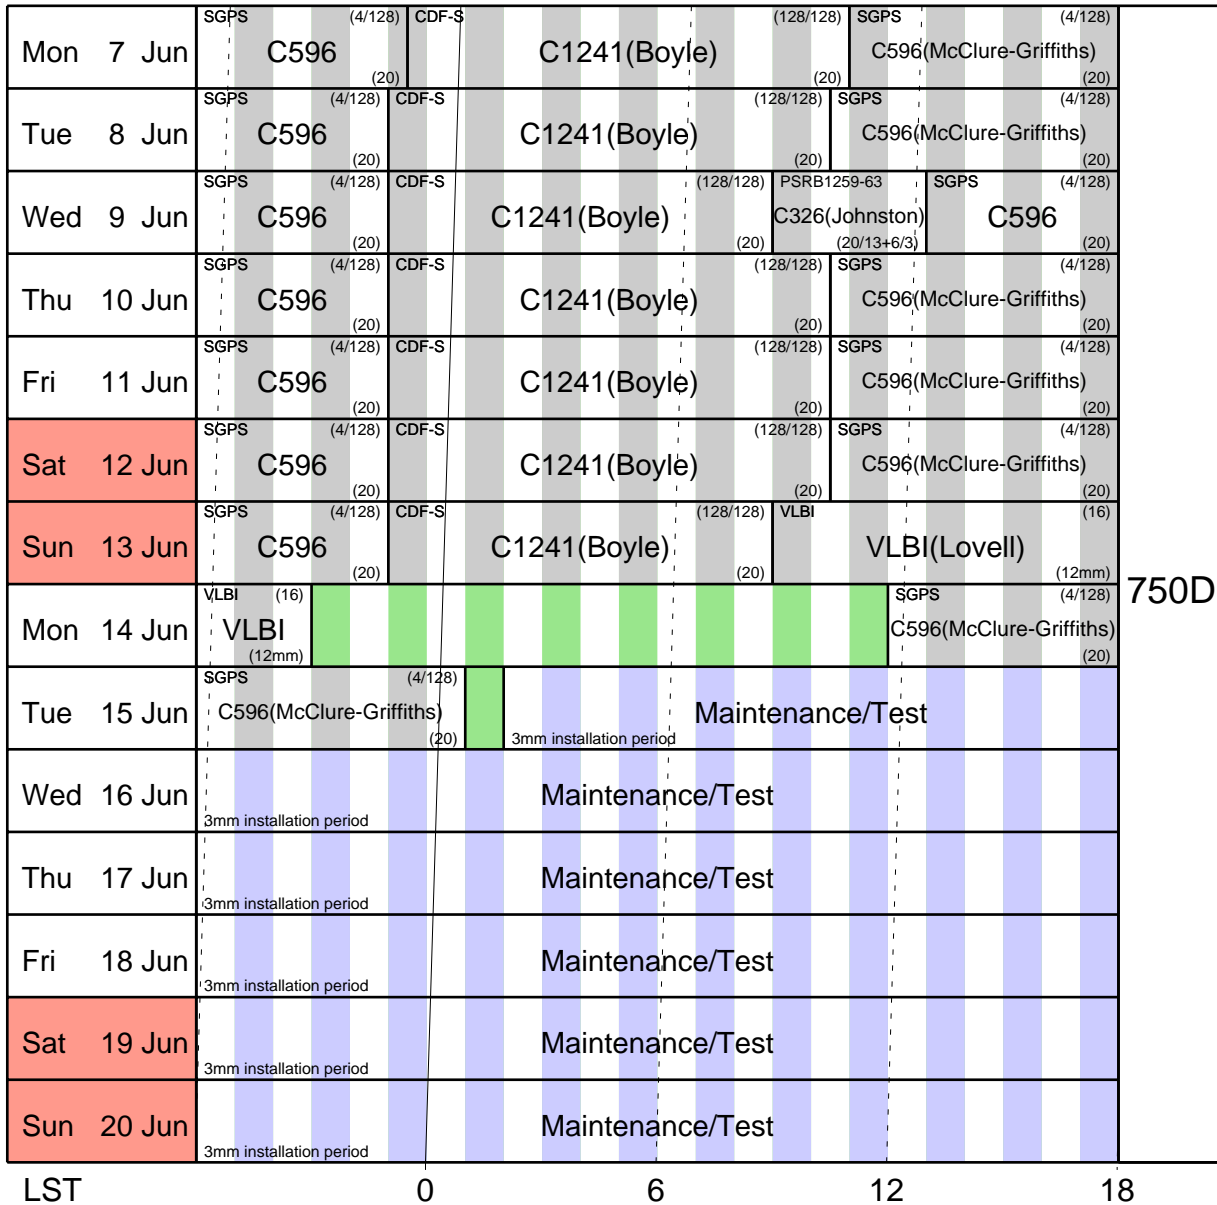

Australia Telescope Compact Array

Schedule:- 7 Jun - 20 Jun

UT 14 16 18 20 22 0 2 4 6 8 10 12 14
AEST 0 2 4 6 8 10 12 14 16 18 20 22 24

750D

Stations

Baselines (m)

750D W100 W102 W128 W140 W147 W392 31,107,184,291,398,429,582,612,689,719,3750,3857,4041,4439,4469