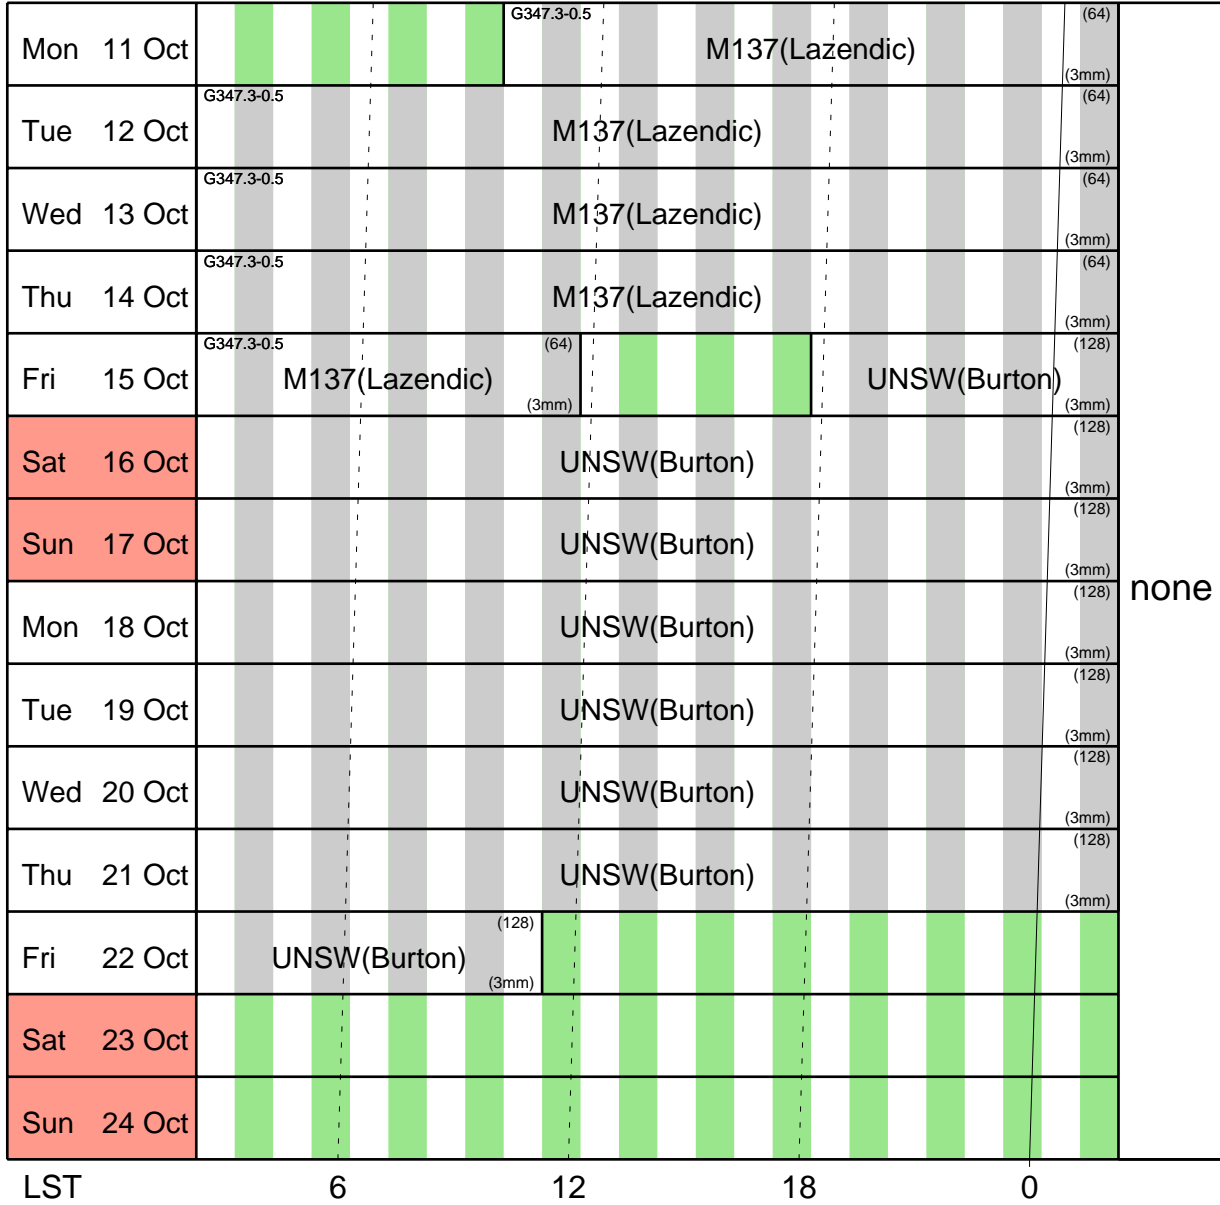

Mopra Radiotelescope

Schedule:- 11 Oct - 24 Oct

UT   14   16   18   20   22   0   2   4   6   8   10   12   14
AEST   0   2   4   6   8   10   12   14   16   18   20   22   24

Stations

Baselines (m)