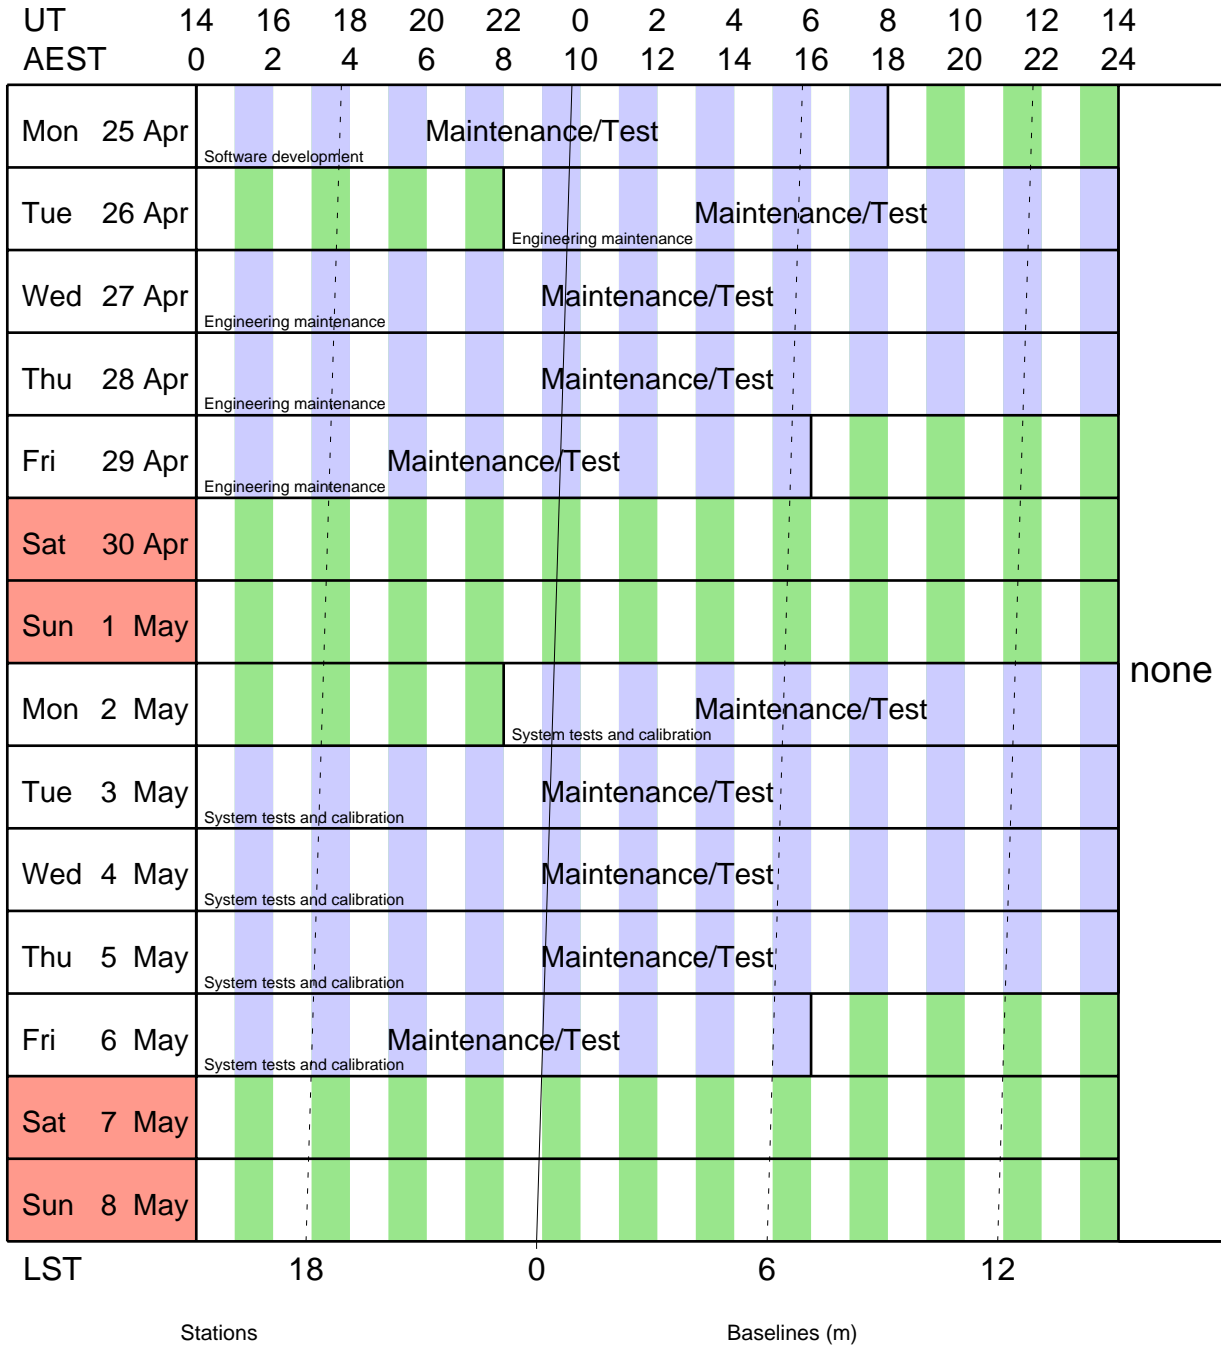

Mopra Radiotelescope

Schedule:- 25 Apr - 8 May