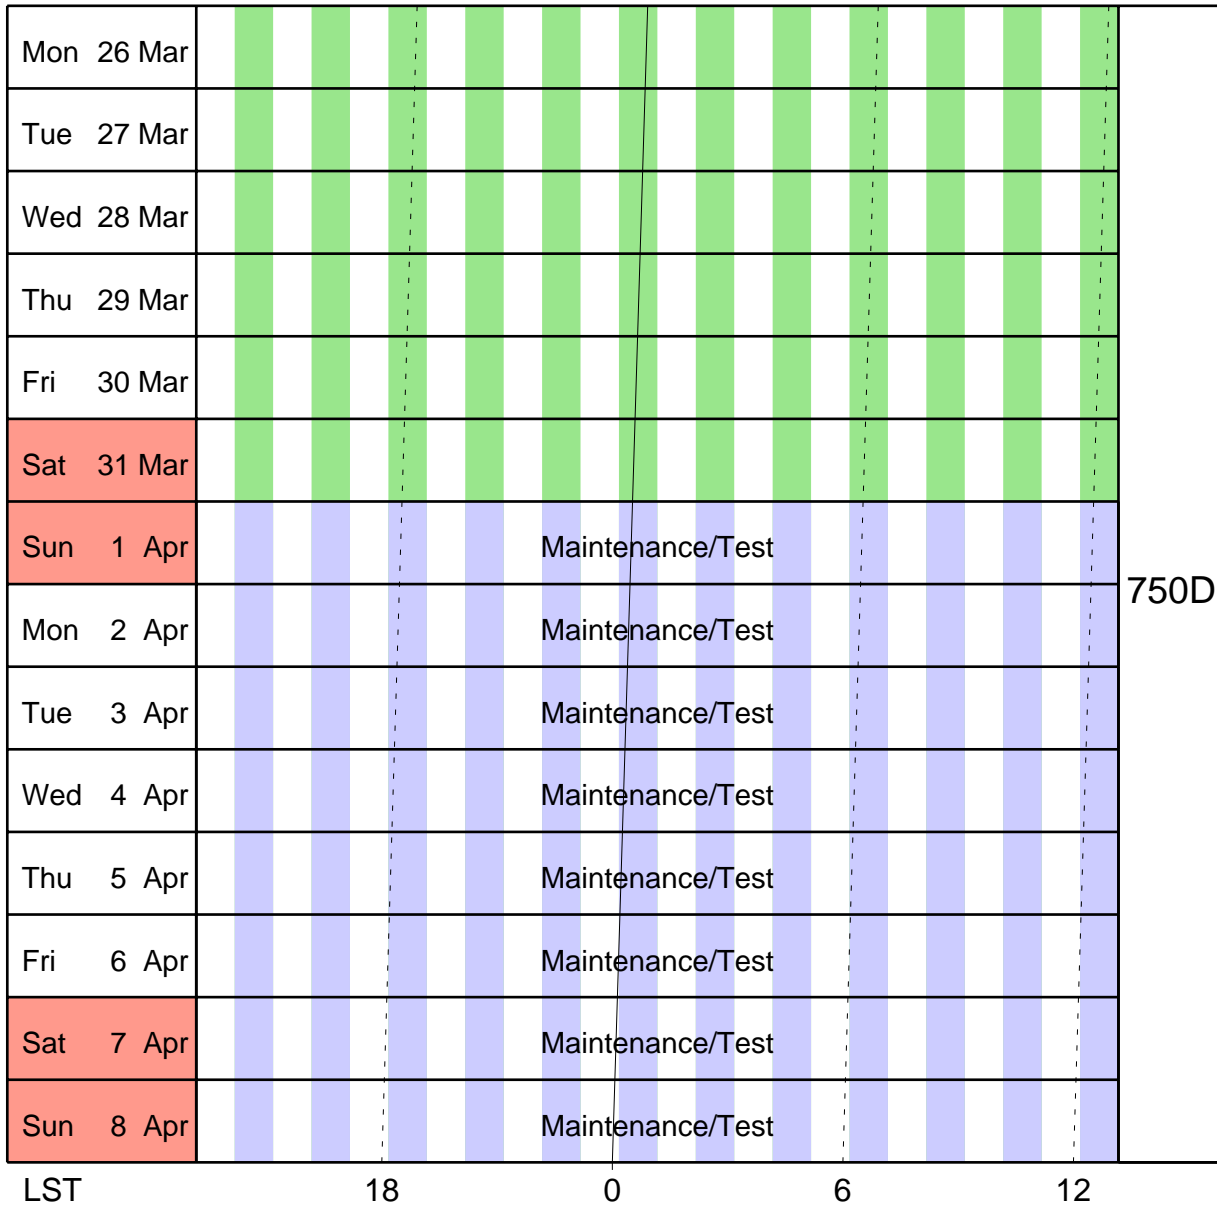

Australia Telescope Compact Array

Schedule:- 26 Mar - 8 Apr

UT 14 16 18 20 22 0 2 4 6 8 10 12 14
 AEST 0 2 4 6 8 10 12 14 16 18 20 22 24

750D

Stations

Baselines (m)

750D W100 W102 W128 W140 W147 W392 31,107,184,291,398,429,582,612,689,719,3750,3857,4041,4439,4469