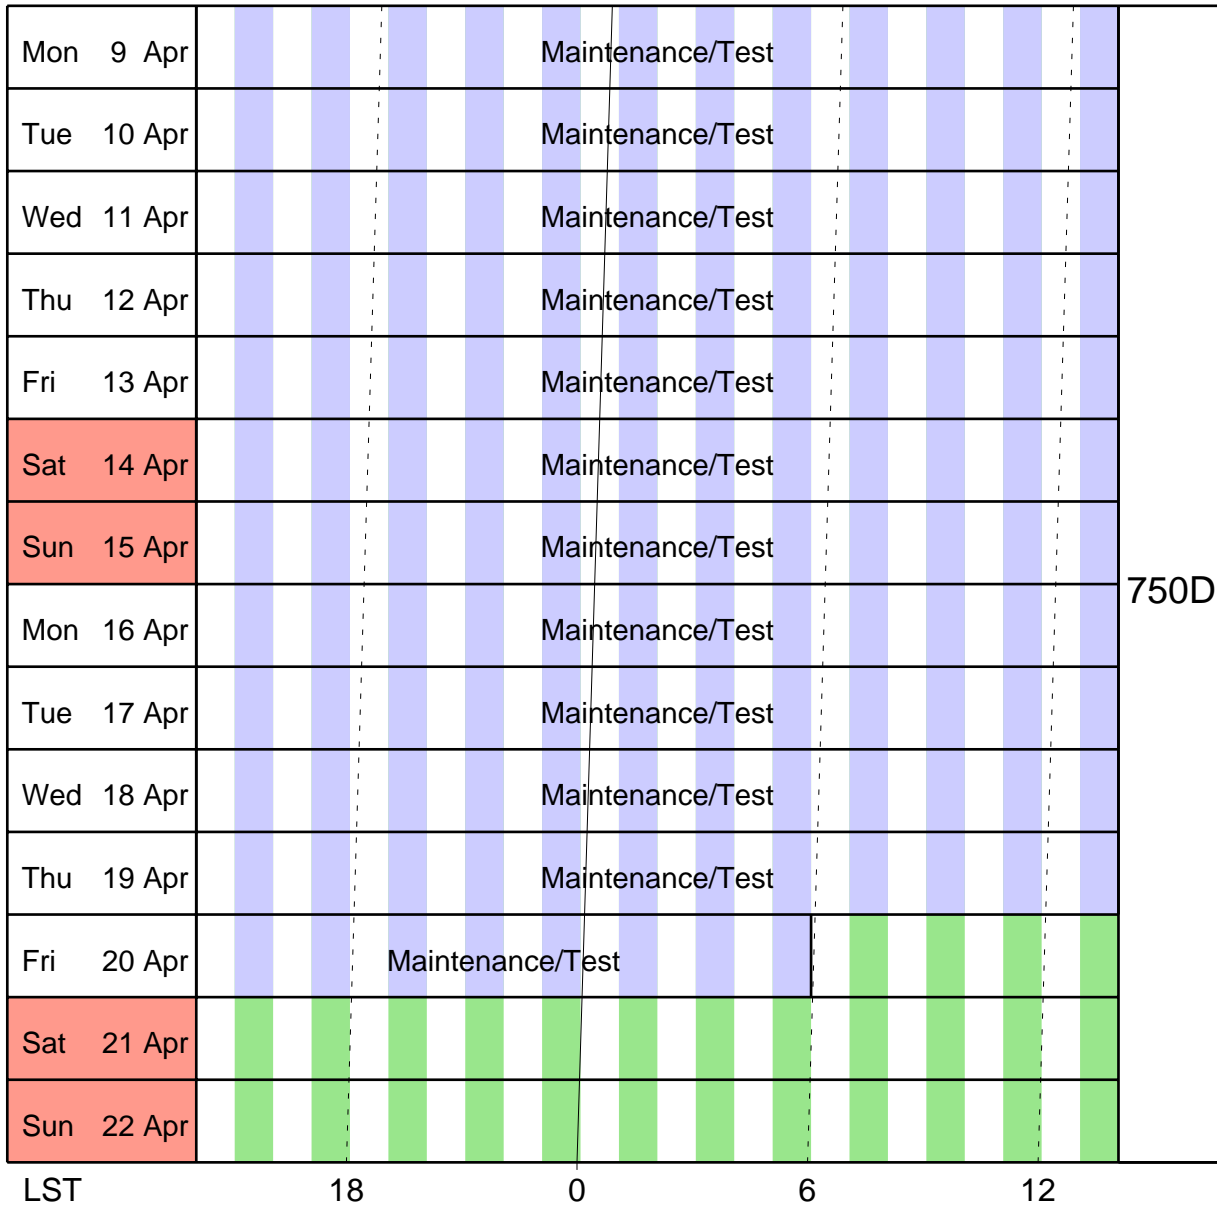

Australia Telescope Compact Array

Schedule:- 9 Apr - 22 Apr

UT 14 16 18 20 22 0 2 4 6 8 10 12 14
AEST 0 2 4 6 8 10 12 14 16 18 20 22 24

750D

Stations Baselines (m)
750D W100 W102 W128 W140 W147 W392 31,107,184,291,398,429,582,612,689,719,3750,3857,4041,4439,4469