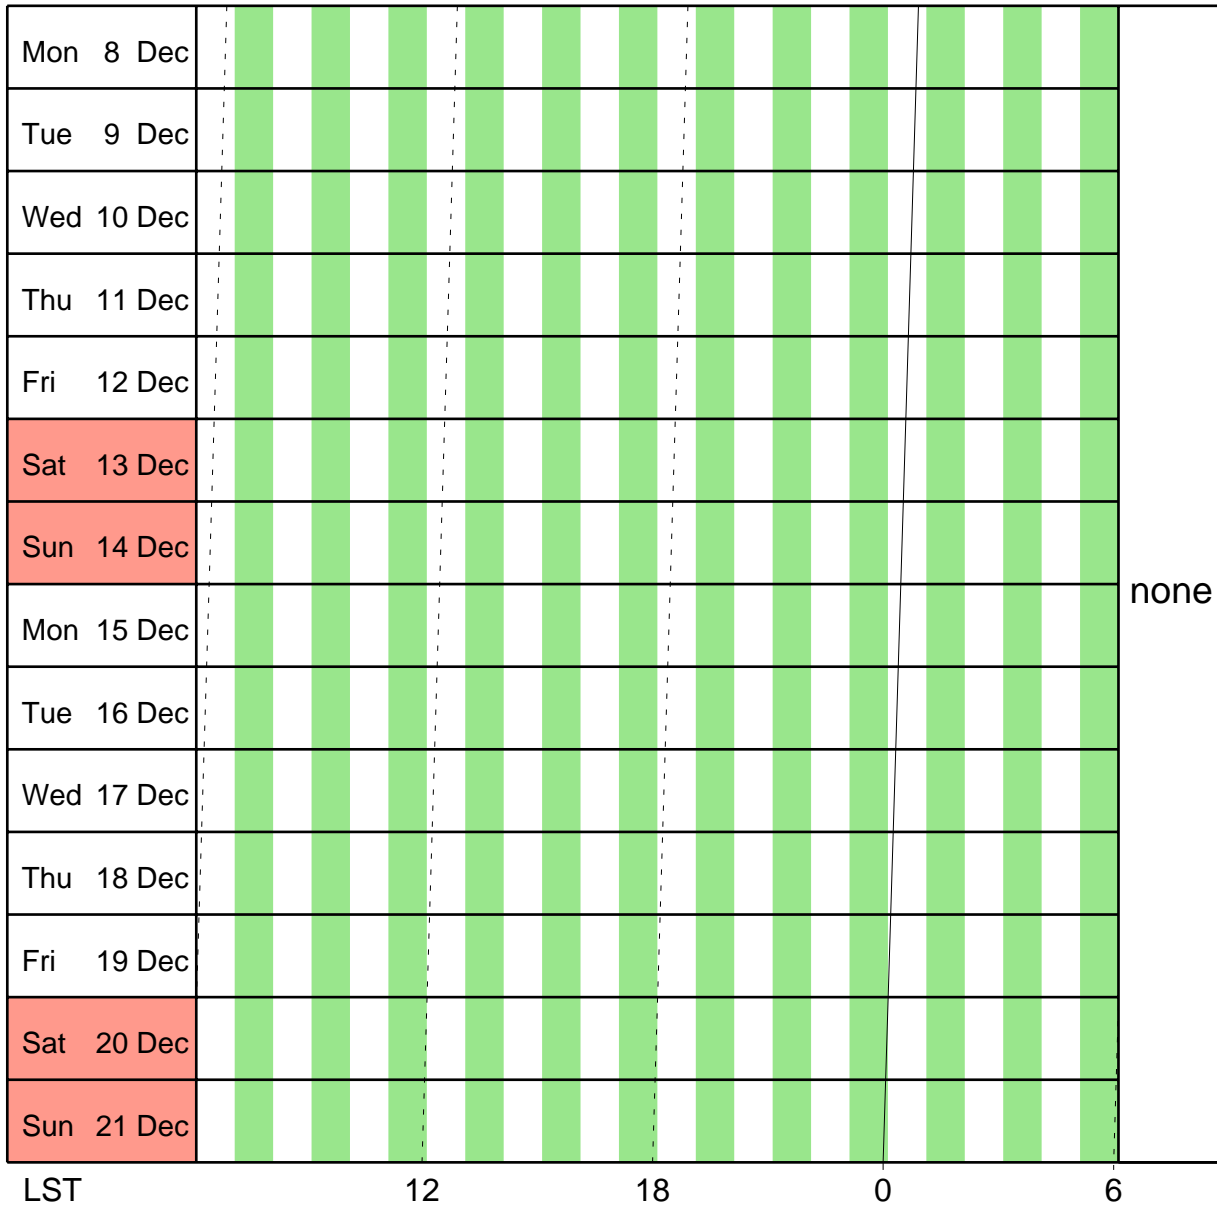

Stations

Baselines (m)

Mopra Radiotelescope

Schedule:- 10 Nov - 23 Nov

UT 14 16 18 20 22 0 2 4 6 8 10 12 14
 AEST 0 2 4 6 8 10 12 14 16 18 20 22 24

Stations

Baselines (m)

Mopra Radiotelescope

Schedule:- 24 Nov - 7 Dec

UT 14 16 18 20 22 0 2 4 6 8 10 12 14
 AEST 0 2 4 6 8 10 12 14 16 18 20 22 24

Mopra Radiotelescope

Schedule:- 8 Dec - 21 Dec

UT 14 16 18 20 22 0 2 4 6 8 10 12 14
 AEST 0 2 4 6 8 10 12 14 16 18 20 22 24

Stations

Baselines (m)

Mopra Radiotelescope

Schedule:- 22 Dec - 4 Jan

Mopra Radiotelescope

Schedule:- 5 Jan - 18 Jan

UT 14 16 18 20 22 0 2 4 6 8 10 12 14
 AEST 0 2 4 6 8 10 12 14 16 18 20 22 24

Stations

Baselines (m)

Mopra Radiotelescope

Schedule:- 2 Feb - 15 Feb

UT 14 16 18 20 22 0 2 4 6 8 10 12 14
 AEST 0 2 4 6 8 10 12 14 16 18 20 22 24

Mopra Radiotelescope

Schedule:- 16 Feb - 1 Mar

UT 14 16 18 20 22 0 2 4 6 8 10 12 14
 AEST 0 2 4 6 8 10 12 14 16 18 20 22 24