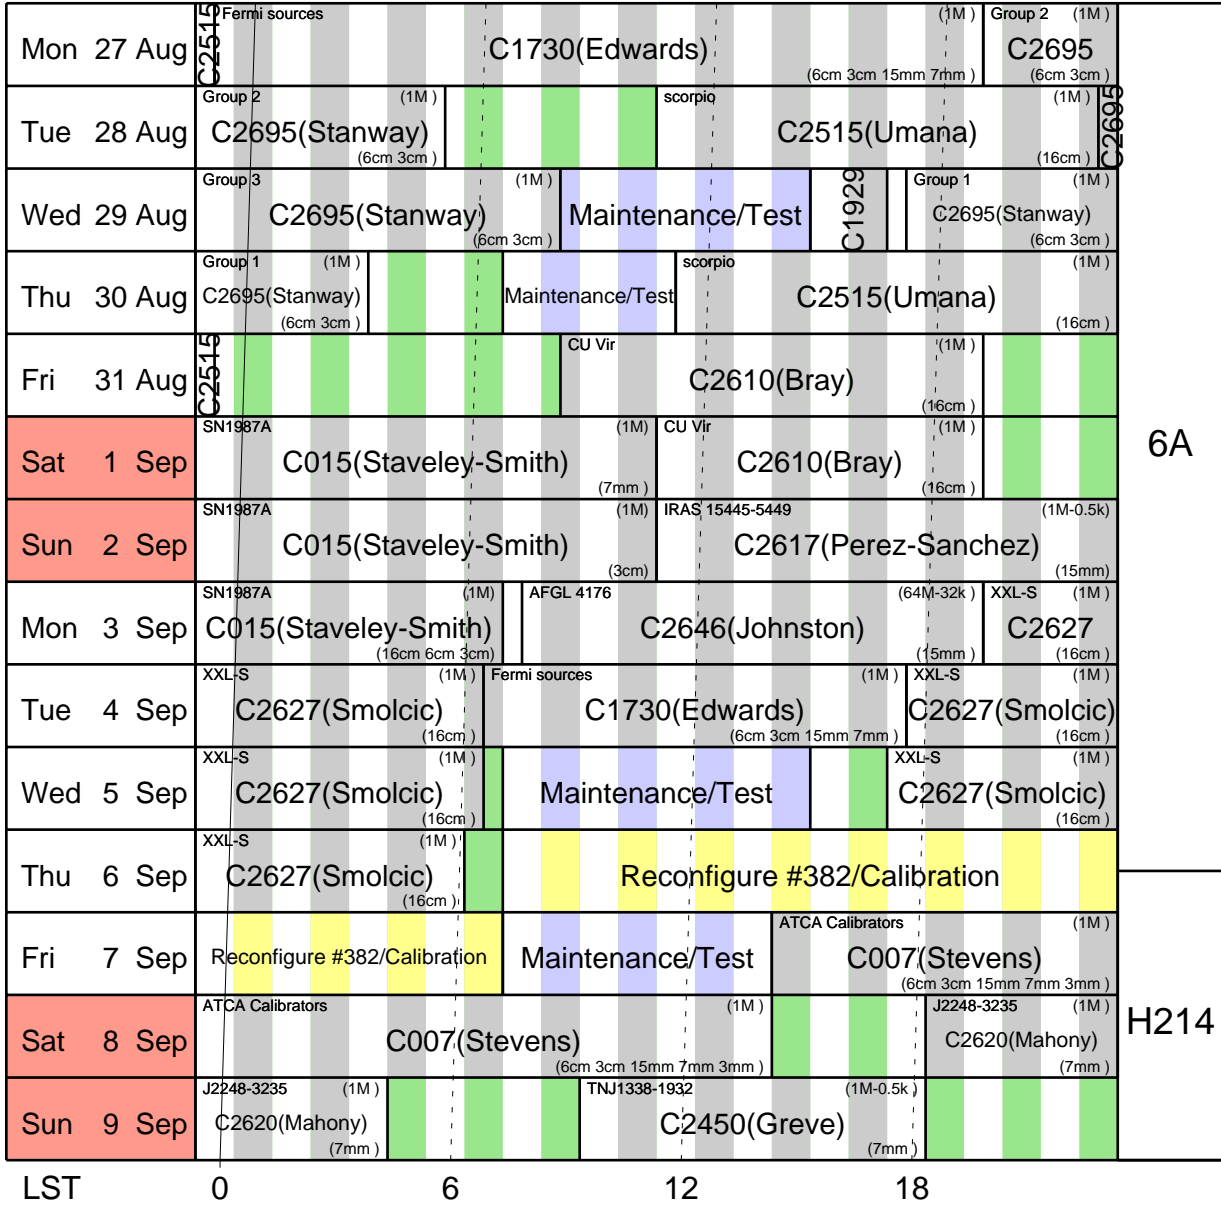

31,31,43,46,55,77,77,82,89,4332,4378,4378,4378,4408

6A W4 W45 W102 W173 W195 W392

337,628,872,1087,1432,1500,1959,2296,2587,2923,3015,3352,4439,5311,5939

Australia Telescope Compact Array

Schedule:- 27 Aug - 9 Sep

UT 14 16 18 20 22 0 2 4 6 8 10 12 14
 AEST 0 2 4 6 8 10 12 14 16 18 20 22 24

Stations	Baselines (m)
6A W4 W45 W102 W173 W195 W392	337,628,872,1087,1432,1500,1959,2296,2587,2923,3015,3352,4439,5311,5939
H214 W98 N5 N14 W104 W113 W392	82,92,132,138,138,144,216,230,240,247,4270,4378,4383,4408,4500

Australia Telescope Compact Array

Schedule:- 10 Sep - 23 Sep

UT 14 16 18 20 22 0 2 4 6 8 10 12 14
 AEST 0 2 4 6 8 10 12 14 16 18 20 22 24

Mon 10 Sep	VLBI (16) VLBI(Tzioumis) (20/13+6/3)	TNJ1338-1932 (1M-0.5k) C2450(Greve) (7mm)	J2151-3027 (1M) C2620(Mahony) (7mm)
Tue 11 Sep	J2151-3027 (1M) C2620(Mahony) (7mm)	Vela PWN (PsrBin) C946(Dodson) (15mm)	J2248-3235 (1M) C2620(Mahony) (7mm)
Wed 12 Sep	J2248-3235 (1M) C2620(Mahony) (7mm)	TNJ1338-1932 (1M-0.5k) C2450(Greve) (7mm)	21hr field (1M) C2677(Franzen) (6cm 3cm 15mm)
Thu 13 Sep	21hr field (1M) C2677(Franzen) (6cm 3cm 15mm)	Maintenance/Test	C1929 C2677
Fri 14 Sep	03hr field (1M) C2677(Franzen) (6cm 3cm 15mm)	G10.3E	C2660(Wang) (64M-32k) (3mm)
Sat 15 Sep	VLBI (16)	VLBI(Tzioumis) (20/13+6/3)	
Sun 16 Sep	VLBI (16)	VLBI(Tzioumis) (20/13+6/3)	
Mon 17 Sep	VLBI (16)	VLBI(Tzioumis) (20/13+6/3)	
Tue 18 Sep	VLBI (16)	VLBI(Tzioumis) (20/13+6/3)	
Wed 19 Sep	VLBI (16) VLBI(Tzioumis) (20/13+6/3)	Maintenance/Test	404 target sources (1M*) C2624(Petrov) (3+6cm)
Thu 20 Sep	404 target sources	C2624(Petrov) (3+6cm)	(1M*) SGP (64M-32k) C1805 (16cm)
Fri 21 Sep	SGP (64M-32k) C1805(Delhaize) (16cm)	G330-335 (64M-32k) C2029(Jordan) (7mm)	SGP (64M-32k) C1805(Delhaize) (16cm)
Sat 22 Sep	SGP (64M-32k) C1805(Delhaize) (16cm)	G330-335 (64M-32k) C2029(Jordan) (7mm)	SGP (64M-32k) C1805(Delhaize) (16cm)
Sun 23 Sep	SGP (64M-32k) C1805(Delhaize) (16cm)	G330-335 (64M-32k) C2029(Jordan) (7mm)	SGP (64M-32k) C1805(Delhaize) (16cm)