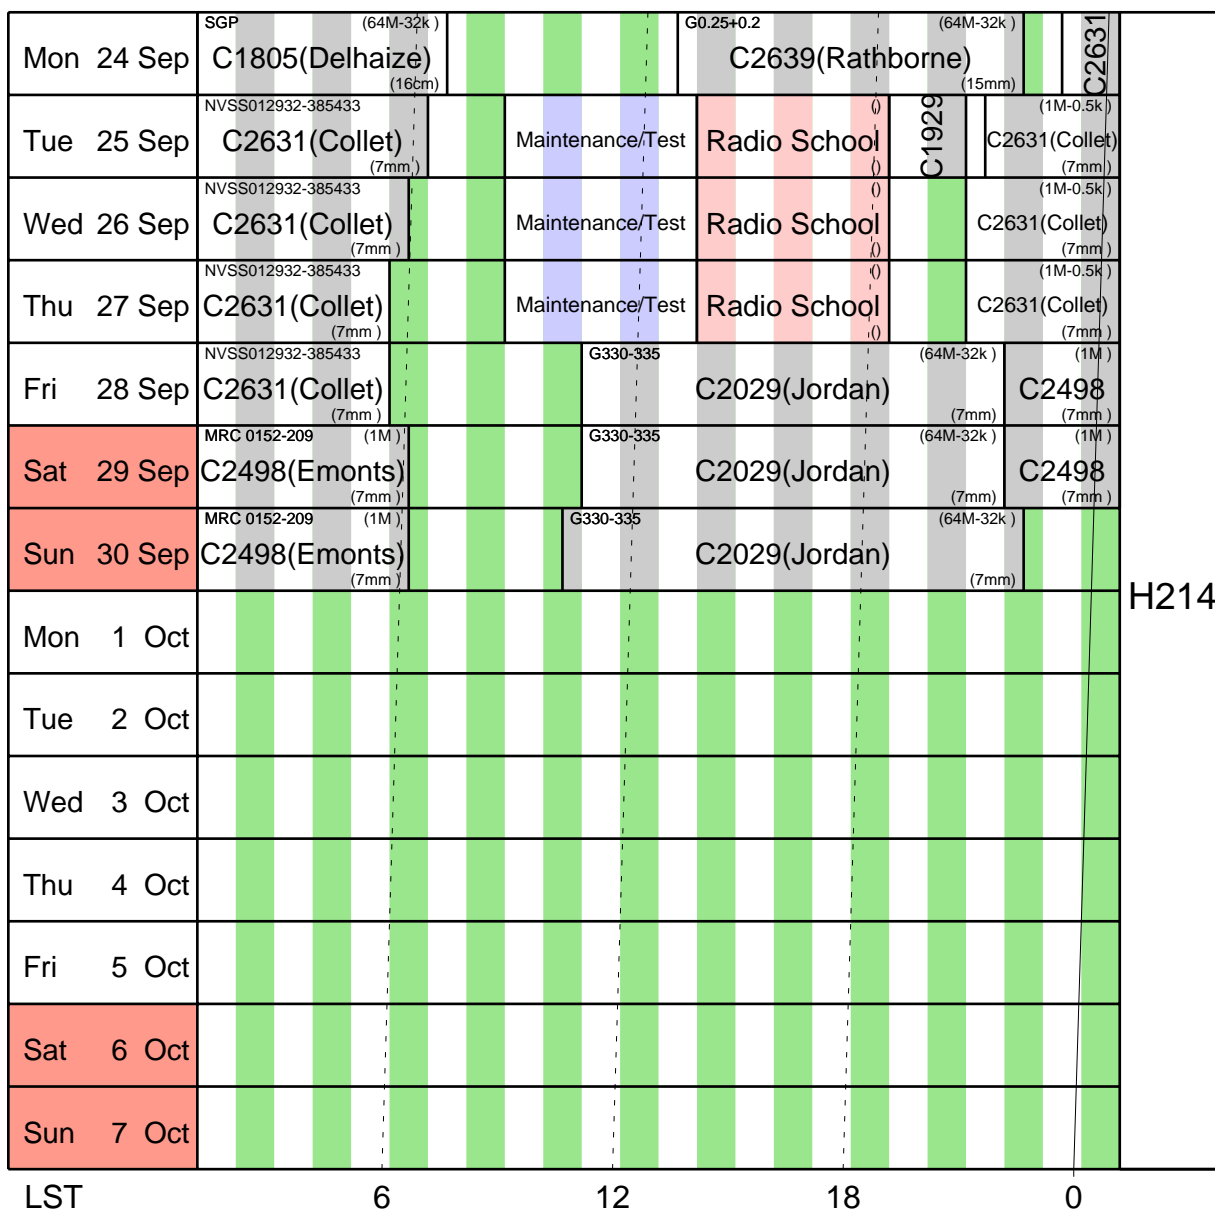

Australia Telescope Compact Array

Schedule:- 24 Sep - 7 Oct

UT   14   16   18   20   22   0   2   4   6   8   10   12   14
AEST   0   2   4   6   8   10   12   14   16   18   20   22   24

Stations

Baselines (m)

H214 W98 N5 N14 W104 W113 W392

82,92,132,138,138,144,216,230,240,247,4270,4378,4383,4408,4500