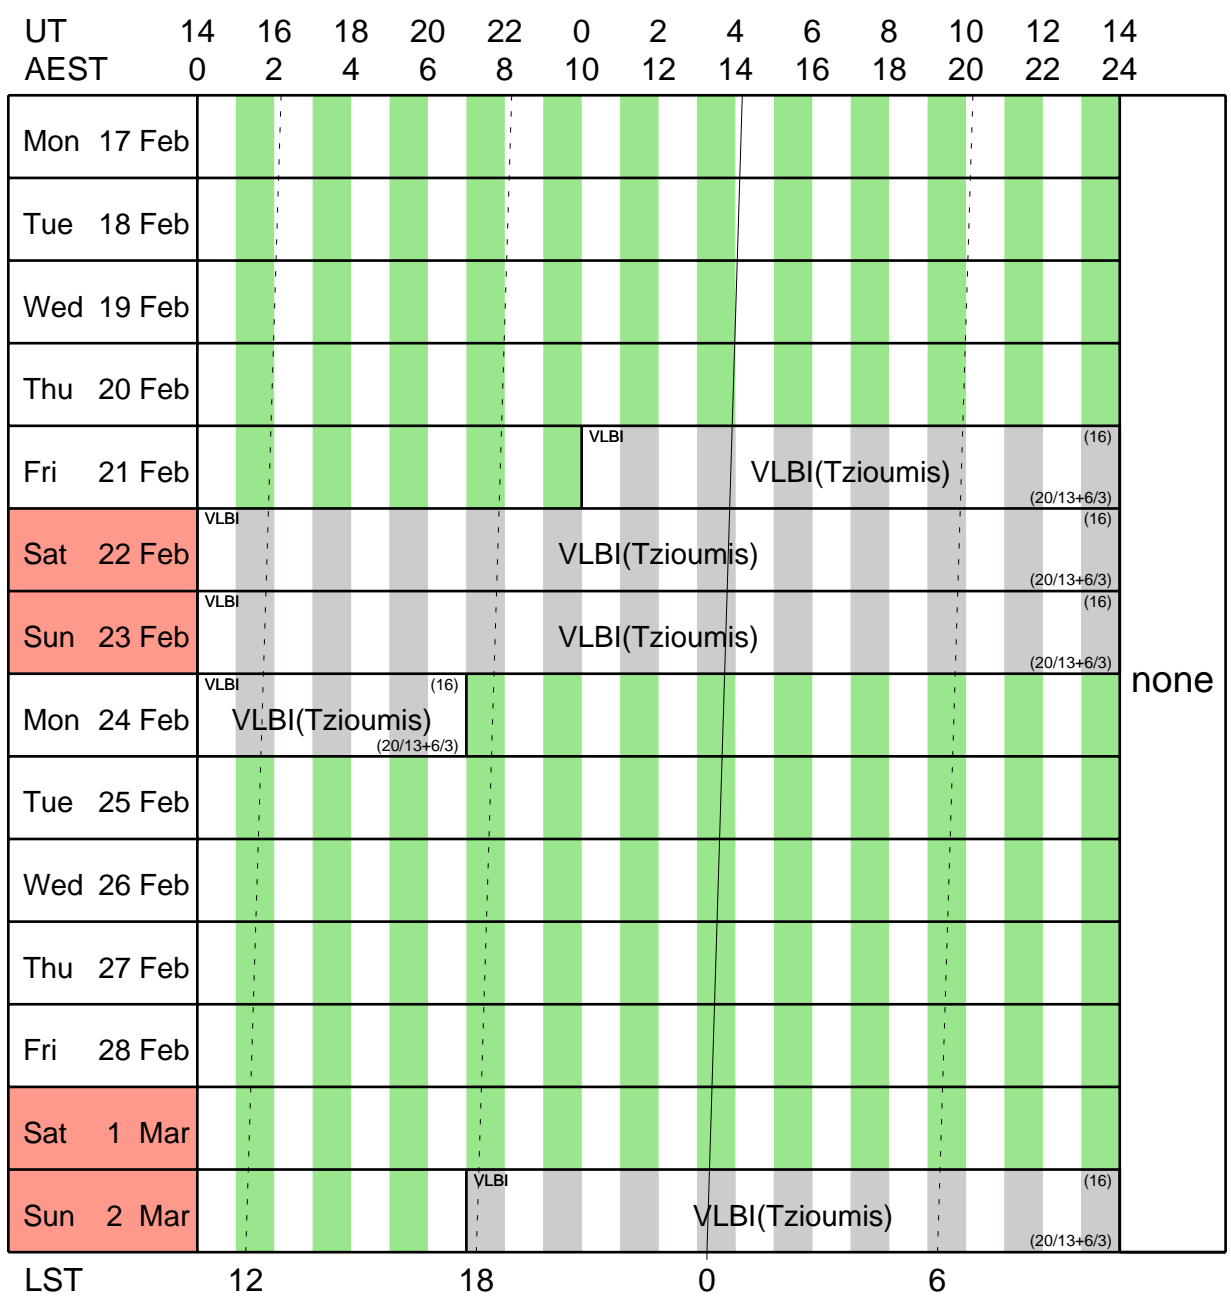

Mopra Radiotelescope

Schedule:- 17 Feb - 2 Mar