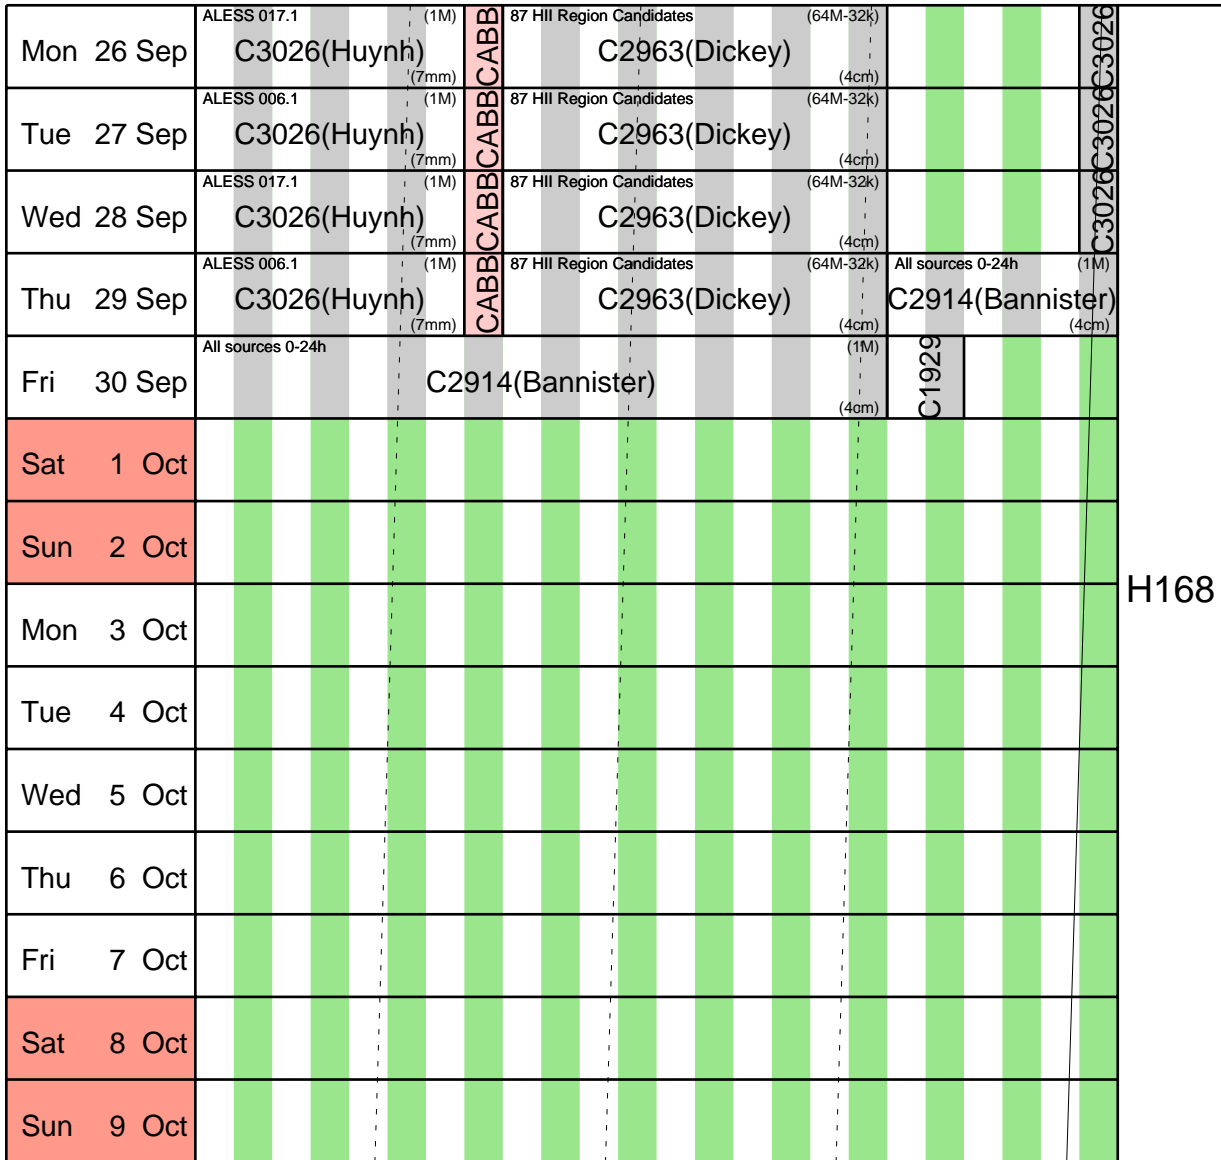

Australia Telescope Compact Array

Schedule:- 26 Sep - 9 Oct

UT   14   16   18   20   22   0   2   4   6   8   10   12   14
AEST   0   2   4   6   8   10   12   14   16   18   20   22   24

LST

6

12

18

0

Stations

Baselines (m)

H168 W100 N11 N7 W104 W111 W392

61,61,107,111,132,141,168,171,185,192,4301,4379,4381,4408,4469