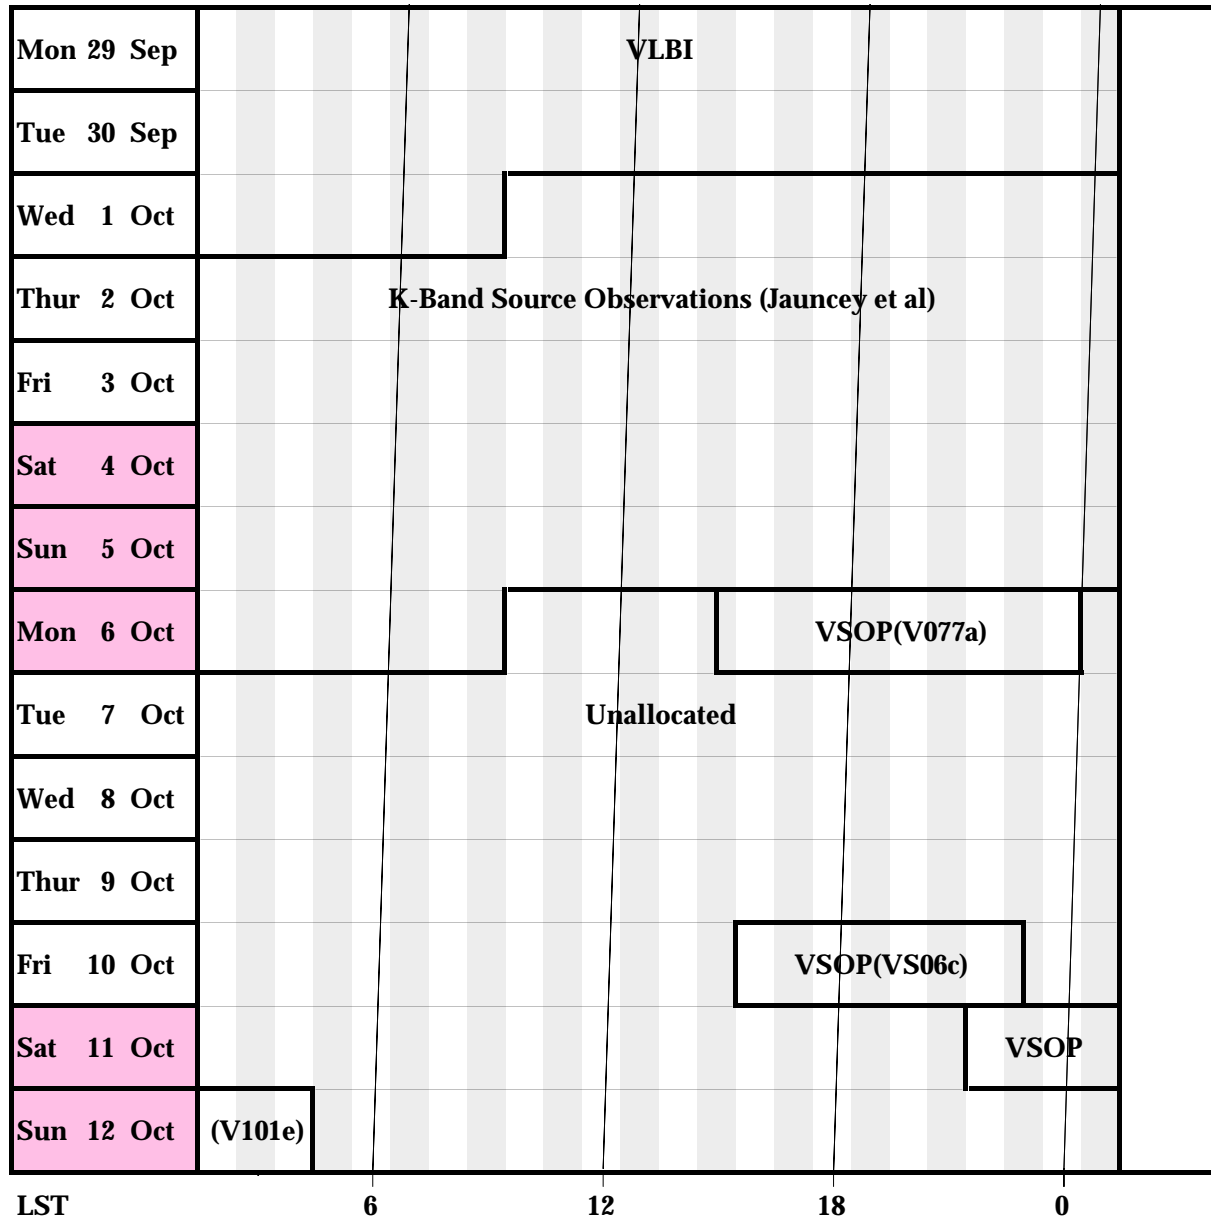

LST 0 6 12 18

AUSTRALIA TELESCOPE MOPRA ANTENNA

Schedule :- 1 / 14 Sep 1997

UT	14	16	18	20	22	0	2	4	6	8	10	12	14
AEST	0	2	4	6	8	10	12	14	16	18	20	22	24

Day	Time (LST)	Activity
Mon 1 Sep	0 - 24	Unallocated
Tue 2 Sep	0 - 24	Unallocated
Wed 3 Sep	0 - 24	Unallocated
Thur 4 Sep	0 - 24	Unallocated
Fri 5 Sep	0 - 6	Unallocated
Sat 6 Sep	0 - 24	K-Band Tests (Sinclair et al)
Sun 7 Sep	0 - 24	Unallocated
Mon 8 Sep	14 - 24	VSOP(V028b)
Tue 9 Sep	0 - 1	VSOP
Wed 10 Sep	0 - 1	VSOP
Thur 11 Sep	0 - 24	Unallocated
Fri 12 Sep	7 - 18	Restore 3-mm System
Sat 13 Sep	0 - 6	Restore 3-mm
Sat 13 Sep	6 - 24	Unallocated
Sun 14 Sep	0 - 24	M043(85-115 GHz)(LST 06-16) & M059(85-115 GHz)(LST 16-06)

AUSTRALIA TELESCOPE MOPRA ANTENNA

Schedule :- 15 / 28 Sep 1997

UT	14	16	18	20	22	0	2	4	6	8	10	12	14
AEST	0	2	4	6	8	10	12	14	16	18	20	22	24

Mon 15 Sep	M043(Brooks,Storey,Whiteoak)(85-115 GHz)(LST 06-16)												
Tue 16 Sep	& M059(Whiteoak,Brooks,Chin,Henkel)(85-115 GHz)(LST 16-06)												
Wed 17 Sep													
Thur 18 Sep													
Fri 19 Sep													
Sat 20 Sep													
Sun 21 Sep	Unallocated												
Mon 22 Sep													
Tue 23 Sep													
Wed 24 Sep	VLBI Preparation / Maintenance/Testing / K-band												
Thur 25 Sep													
Fri 26 Sep	VLBI												
Sat 27 Sep													
Sun 28 Sep													
LST		6		12		18		0					

AUSTRALIA TELESCOPE MOPRA ANTENNA

Schedule :- 29 Sep / 12 Oct 1997

UT	14	16	18	20	22	0	2	4	6	8	10	12	14
AEST	0	2	4	6	8	10	12	14	16	18	20	22	24

AUSTRALIA TELESCOPE MOPRA ANTENNA

Schedule :- 13 / 26 Oct 1997