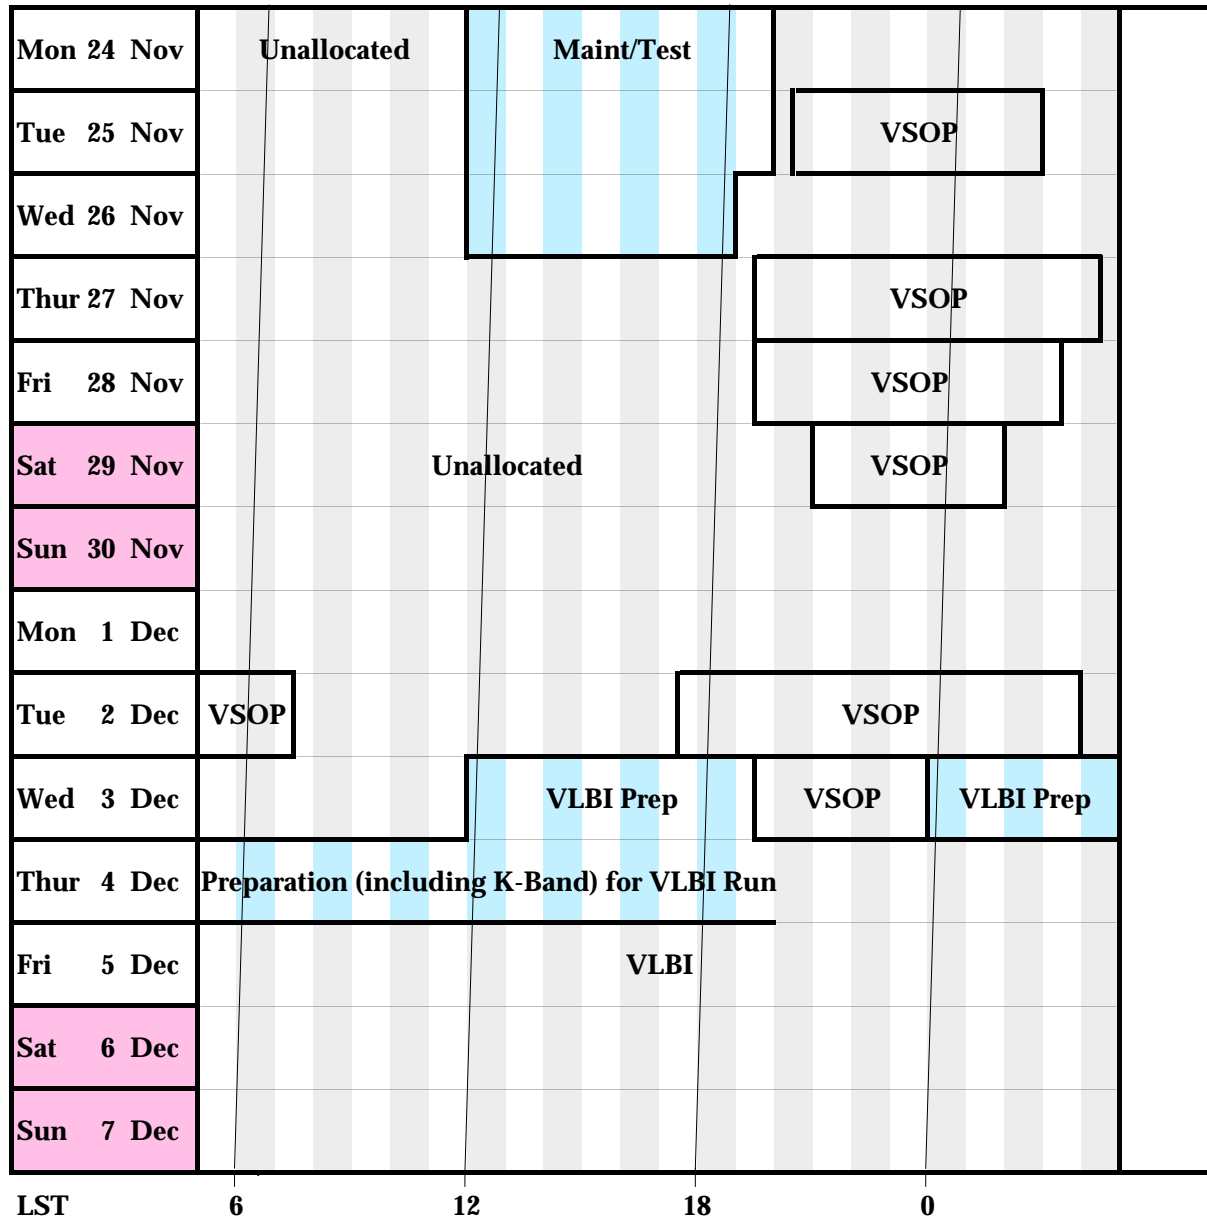

AUSTRALIA TELESCOPE MOPRA ANTENNA

Schedule :- 10 / 23 Nov 1997

UT	14	16	18	20	22	0	2	4	6	8	10	12	14
AEST	0	2	4	6	8	10	12	14	16	18	20	22	24

Mon 10 Nov		M028											
Tue 11 Nov		M035/M060(Otrupcek)(95,110 GHz)(LST 13:30-22:00)											
Wed 12 Nov													
Thur 13 Nov													
Fri 14 Nov													
Sat 15 Nov		M070(Rob Hollow et al, High School Workshop)											
Sun 16 Nov		(86-115 GHz)(LST All)											
Mon 17 Nov													
Tue 18 Nov													
Wed 19 Nov		M013(Hunt,Whiteoak)(85-115 GHz)											
Thur 20 Nov													
Fri 21 Nov			VSOP										
Sat 22 Nov				VSOP									
Sun 23 Nov													
LST		6		12		18		0					

AUSTRALIA TELESCOPE MOPRA ANTENNA

Schedule :- 24 Nov / 7 Dec 1997

UT	14	16	18	20	22	0	2	4	6	8	10	12	14
AEST	0	2	4	6	8	10	12	14	16	18	20	22	24

AUSTRALIA TELESCOPE MOPRA ANTENNA

Schedule :- 8 / 21 Dec 1997

UT	14	16	18	20	22	0	2	4	6	8	10	12	14
AEST	0	2	4	6	8	10	12	14	16	18	20	22	24

AUSTRALIA TELESCOPE MOPRA ANTENNA

Schedule :- 22 Dec / 4 Jan 1998

UT	14	16	18	20	22	0	2	4	6	8	10	12	14
AEST	0	2	4	6	8	10	12	14	16	18	20	22	24

Mon 22 Dec	Unallocated												
Tue 23 Dec													
Wed 24 Dec													
Thur 25 Dec													
Fri 26 Dec													
Sat 27 Dec													
Sun 28 Dec													
Mon 29 Dec													
Tue 30 Dec													
Wed 31 Dec													
Thur 1 Jan													
Fri 2 Jan													
Sat 3 Jan													
Sun 4 Jan													
LST			12			18			0			6	