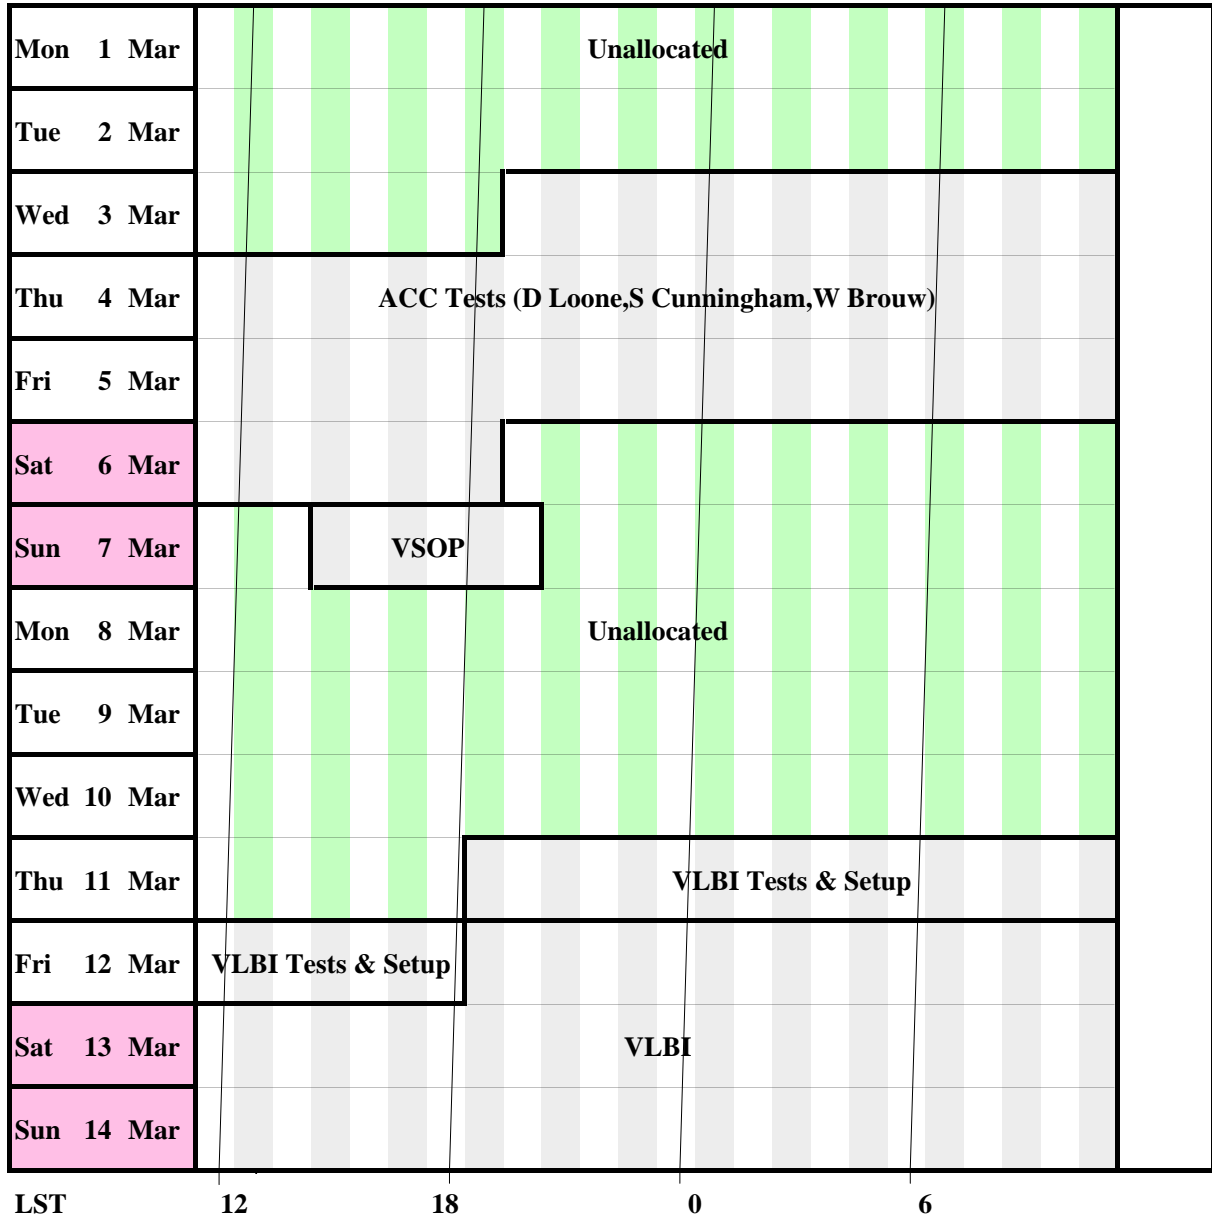

AUSTRALIA TELESCOPE MOPRA ANTENNA

Schedule :- 1 / 14 Mar 1999

UT	14	16	18	20	22	0	2	4	6	8	10	12	14
AEST	0	2	4	6	8	10	12	14	16	18	20	22	24

Stations
Baselines