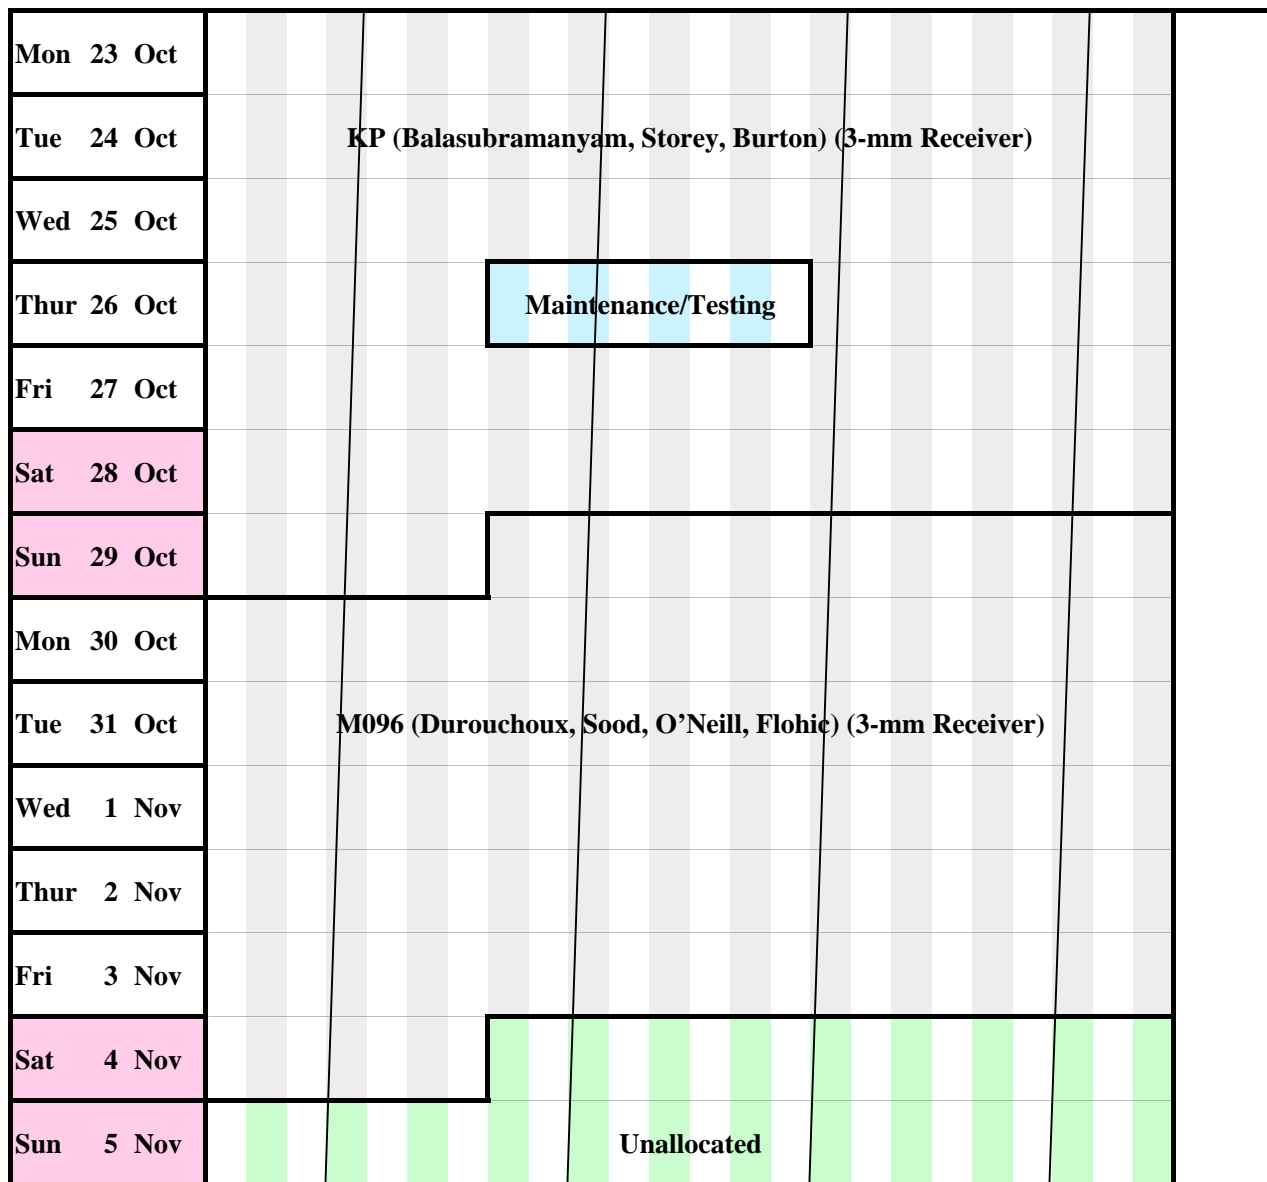

LST

6

12

18

0

#

Stations

Baselines

AUSTRALIA TELESCOPE MOPRA ANTENNA

Schedule :- 23 Oct - 5 Nov 2000

UT	14	16	18	20	22	0	2	4	6	8	10	12	14
AEST	0	2	4	6	8	10	12	14	16	18	20	22	24

LST

6

12

18

0

#

Stations

Baselines

AUSTRALIA TELESCOPE MOPRA ANTENNA

Schedule :- 6 - 19 Nov 2000

UT	14	16	18	20	22	0	2	4	6	8	10	12	14
AEST	0	2	4	6	8	10	12	14	16	18	20	22	24

LST

6