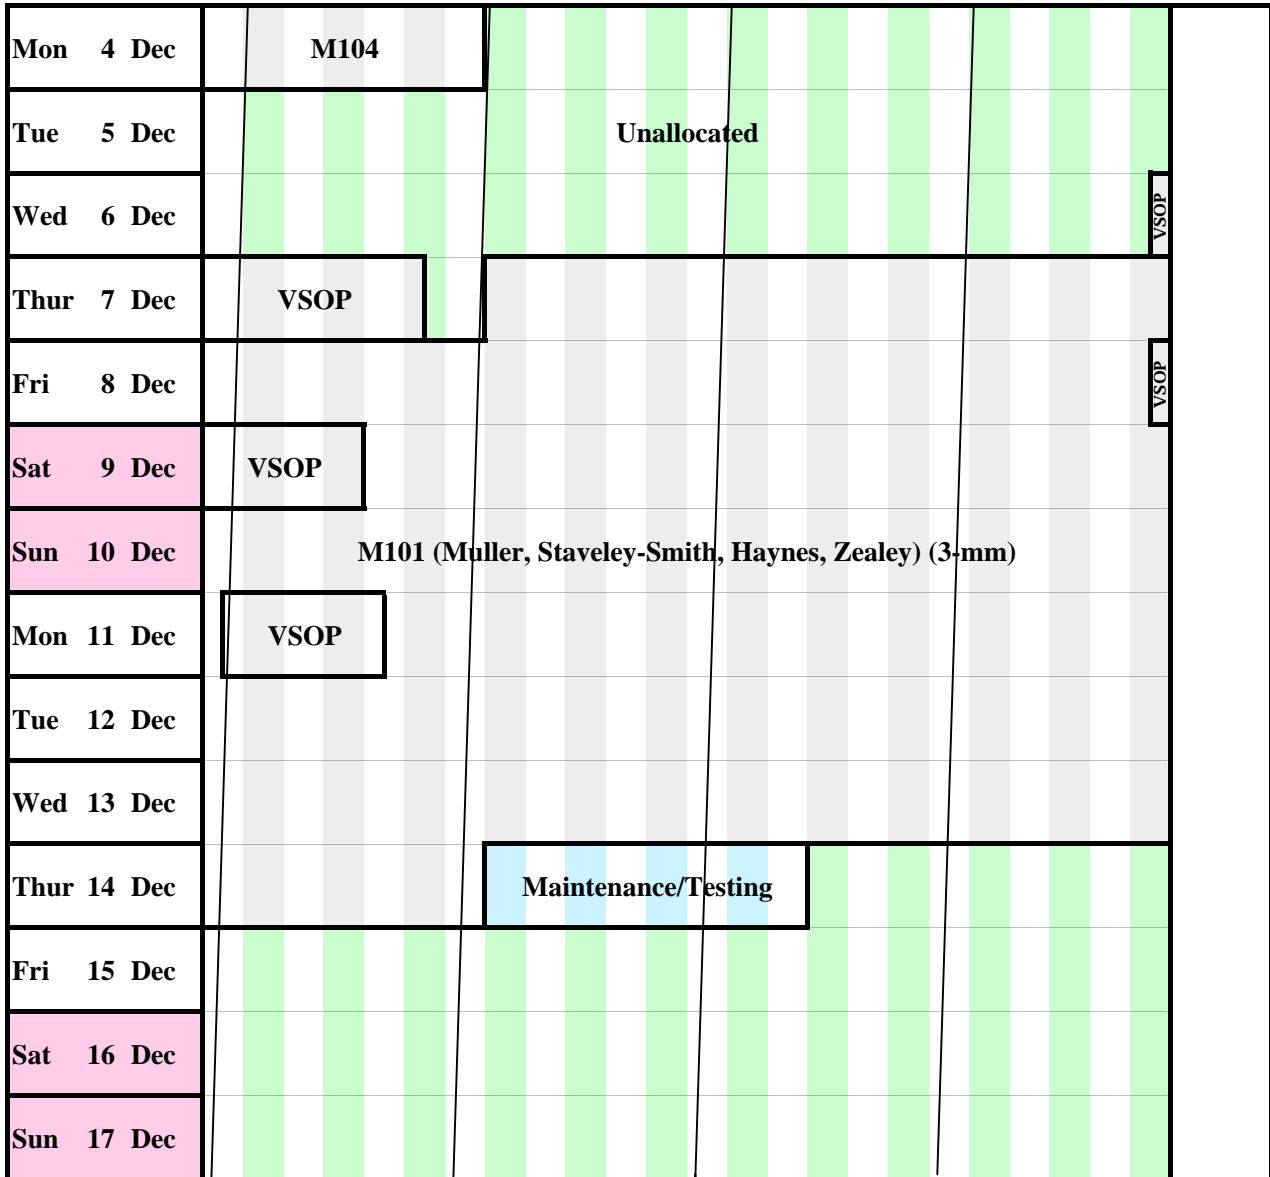

12

18

0

#

Stations

Baselines

AUSTRALIA TELESCOPE MOPRA ANTENNA

Schedule :- 20 Nov - 3 Dec 2000

UT	14	16	18	20	22	0	2	4	6	8	10	12	14
AEST	0	2	4	6	8	10	12	14	16	18	20	22	24

LST

6

12

18

0

#

Stations

Baselines

AUSTRALIA TELESCOPE MOPRA ANTENNA

Schedule :- 4 - 17 Dec 2000

UT	14	16	18	20	22	0	2	4	6	8	10	12	14
AEST	0	2	4	6	8	10	12	14	16	18	20	22	24

LST	6	12	18	0									
#	Stations						Baselines						

AUSTRALIA TELESCOPE MOPRA ANTENNA

Schedule :- 18 - 29 Dec 2000

UT	14	16	18	20	22	0	2	4	6	8	10	12	14
AEST	0	2	4	6	8	10	12	14	16	18	20	22	24

LST 12 18 0 6

Stations Baselines

AUSTRALIA TELESCOPE MOPRA ANTENNA

Schedule :- 1 - 14 Jan 2001

UT	14	16	18	20	22	0	2	4	6	8	10	12	14
AEST	0	2	4	6	8	10	12	14	16	18	20	22	24