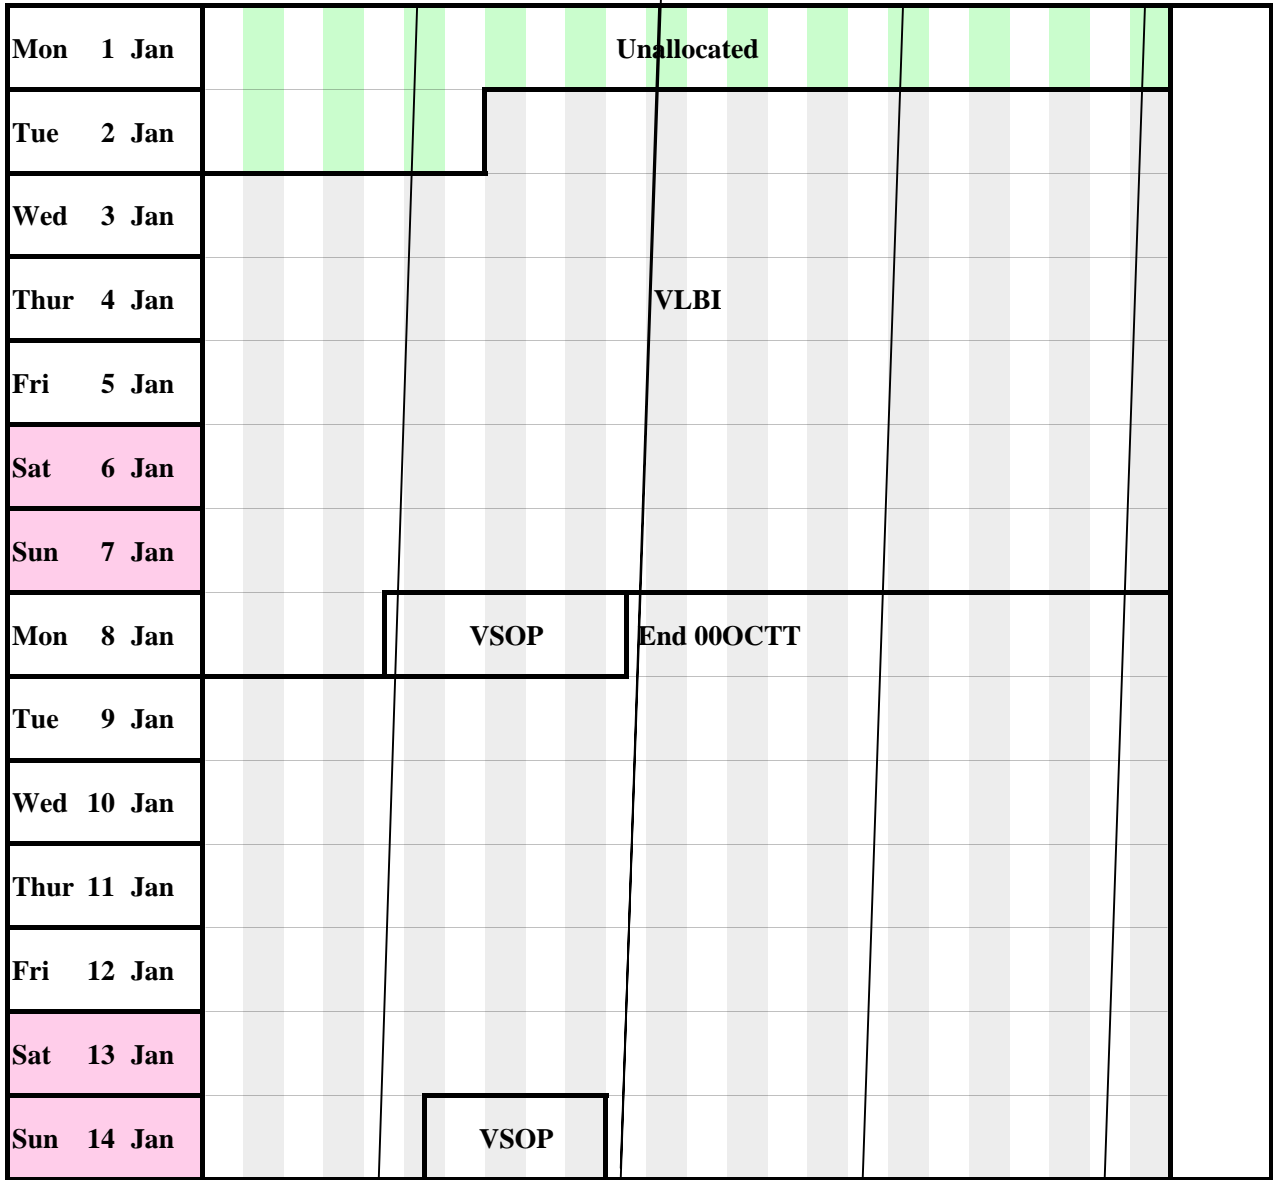

#

Stations

Baselines

AUSTRALIA TELESCOPE MOPRA ANTENNA

Schedule :- 6 - 19 Nov 2000

UT	14	16	18	20	22	0	2	4	6	8	10	12	14
AEST	0	2	4	6	8	10	12	14	16	18	20	22	24

LST

6

12

18

0

#

Stations

Baselines

AUSTRALIA TELESCOPE MOPRA ANTENNA

Schedule :- 20 Nov - 3 Dec 2000

Baselines

AUSTRALIA TELESCOPE MOPRA ANTENNA

Schedule :- 4 - 17 Dec 2000

UT	14	16	18	20	22	0	2	4	6	8	10	12	14
AEST	0	2	4	6	8	10	12	14	16	18	20	22	24

LST	6	12	18	0									
#	Stations						Baselines						

AUSTRALIA TELESCOPE MOPRA ANTENNA

Schedule :- 18 - 29 Dec 2000

UT	14	16	18	20	22	0	2	4	6	8	10	12	14
AEST	0	2	4	6	8	10	12	14	16	18	20	22	24

LST 12 18 0 6

Stations Baselines

AUSTRALIA TELESCOPE MOPRA ANTENNA

Schedule :- 1 - 14 Jan 2001

UT	14	16	18	20	22	0	2	4	6	8	10	12	14
AEST	0	2	4	6	8	10	12	14	16	18	20	22	24