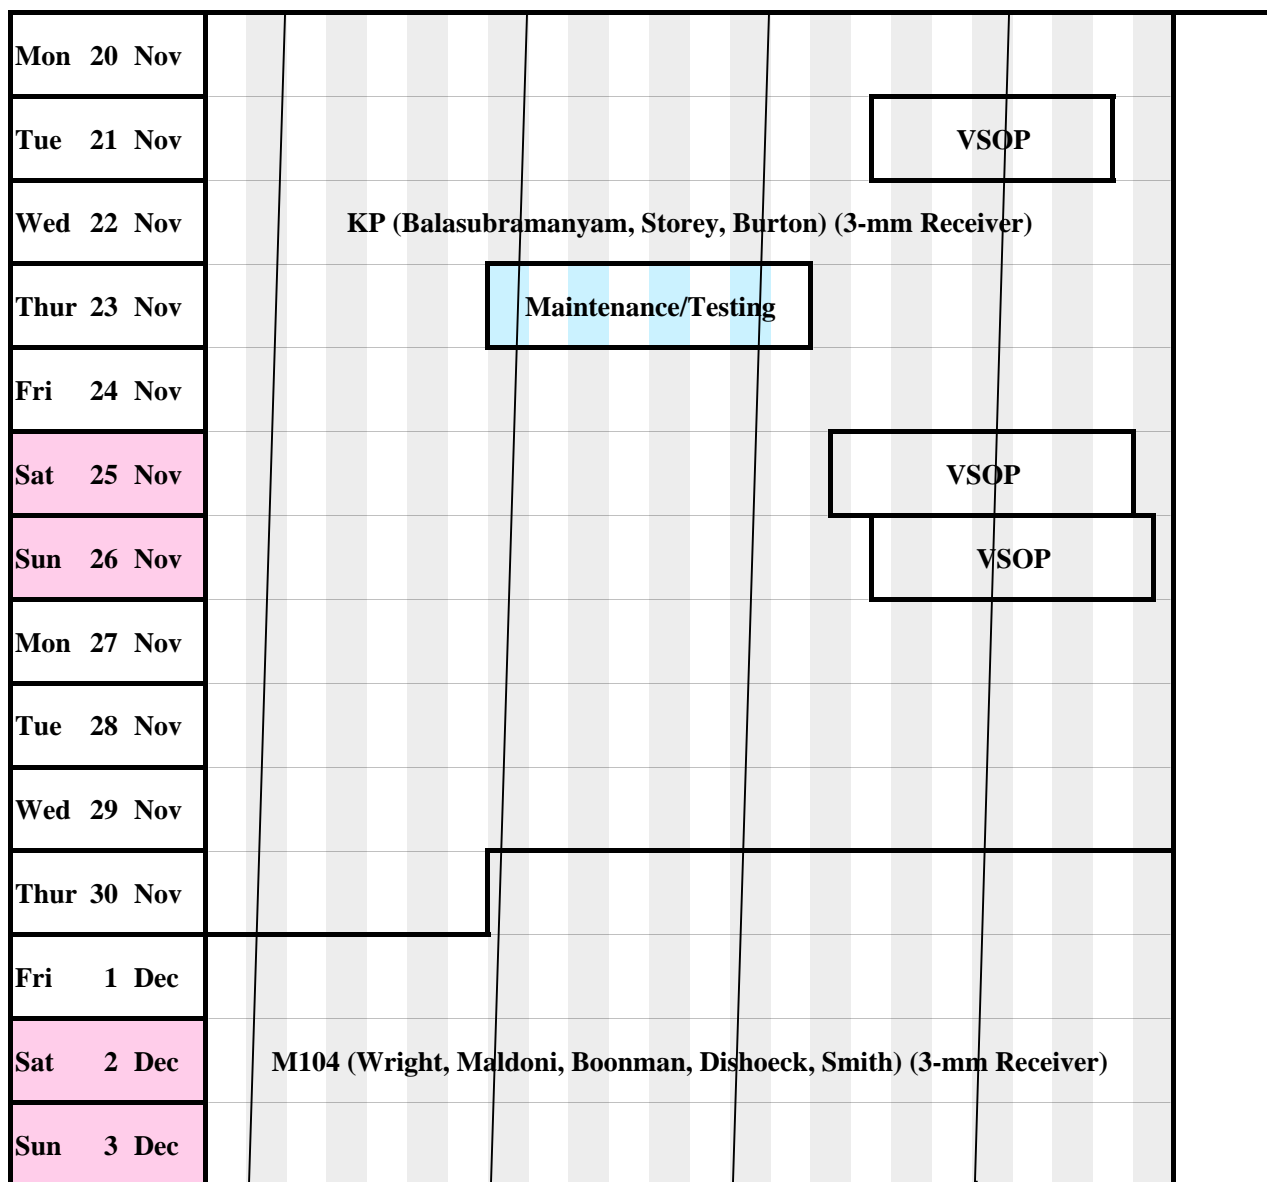

#

Stations

Baselines

AUSTRALIA TELESCOPE MOPRA ANTENNA

Schedule :- 6 - 19 Nov 2000

UT	14	16	18	20	22	0	2	4	6	8	10	12	14
AEST	0	2	4	6	8	10	12	14	16	18	20	22	24

LST

6

12

18

0

#

Stations

Baselines

AUSTRALIA TELESCOPE MOPRA ANTENNA

Schedule :- 20 Nov - 3 Dec 2000

UT	14	16	18	20	22	0	2	4	6	8	10	12	14
AEST	0	2	4	6	8	10	12	14	16	18	20	22	24

LST

6

12

18

0

#

Stations

Baselines

AUSTRALIA TELESCOPE MOPRA ANTENNA

Schedule :- 4 - 17 Dec 2000

UT	14	16	18	20	22	0	2	4	6	8	10	12	14
AEST	0	2	4	6	8	10	12	14	16	18	20	22	24

LST	6	12	18	0									
#	Stations						Baselines						

AUSTRALIA TELESCOPE MOPRA ANTENNA