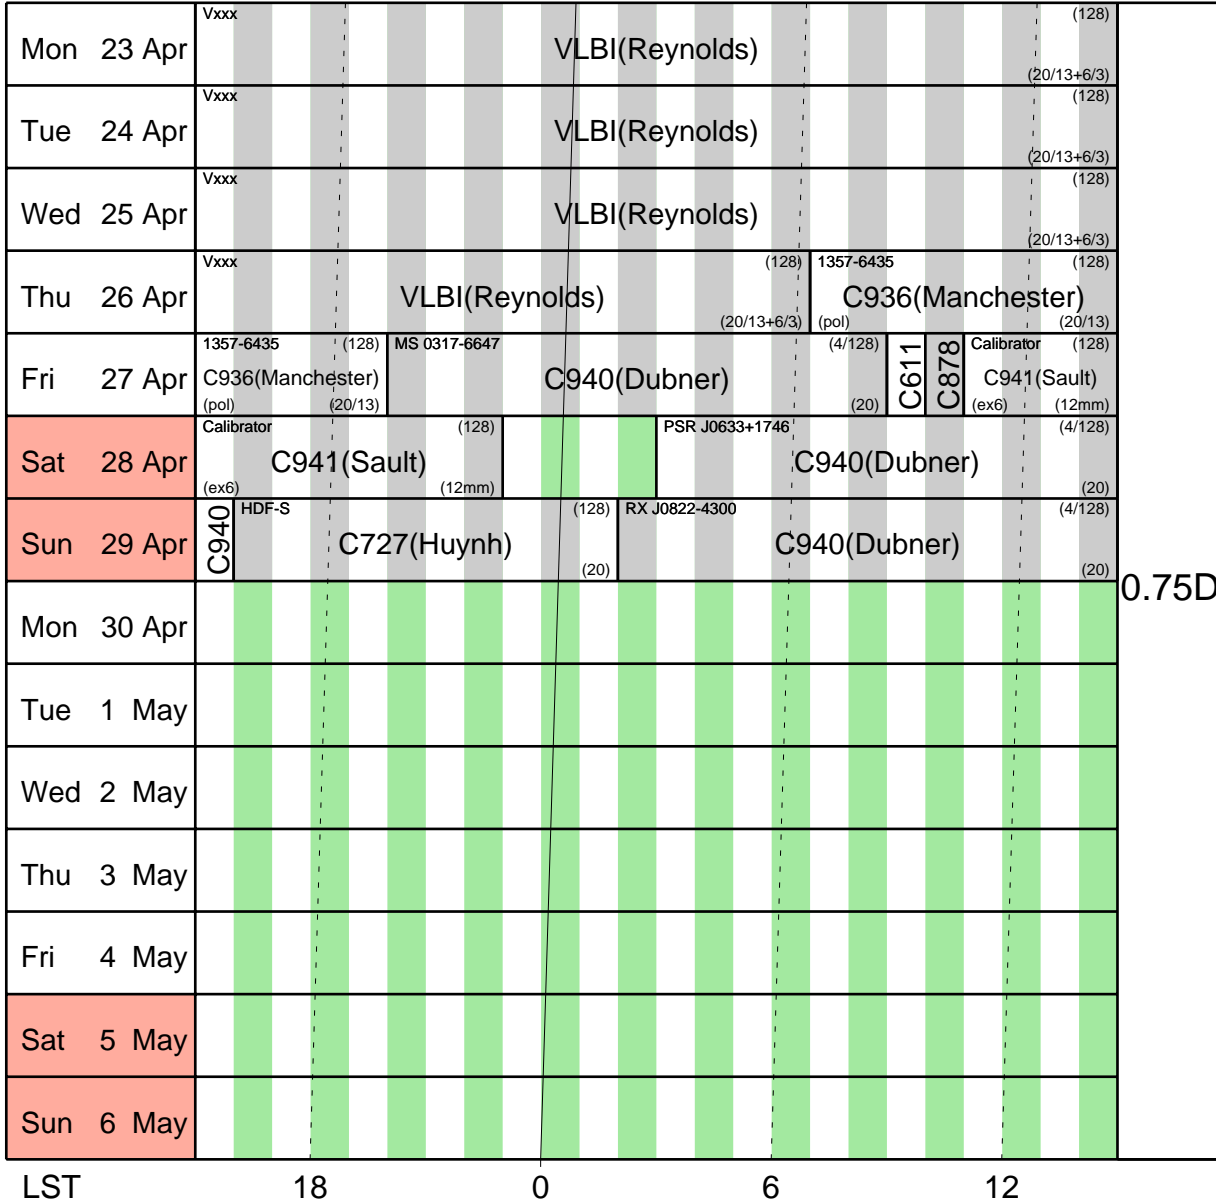

AUSTRALIA TELESCOPE COMPACT ARRAY

Schedule:- 9 Apr - 22 Apr

UT 14 16 18 20 22 0 2 4 6 8 10 12 14
 AEST 0 2 4 6 8 10 12 14 16 18 20 22 24

Mon 9 Apr	Many (128) C927(Bignall) (pol) (6/3)	SN 1987A	C015(Manchester)	(128) 1637-77 (128) (20) (pol) (20/13)	C888(Leahy)	6D
Tue 10 Apr	1637-77 (128) (pol) (20/13)	C888(Leahy)	Reconfigure #192/Calibration			
Wed 11 Apr	Reconfigure #192/Calibration			Bright Galaxies (ex6)	C934(Ryan)	0.75D
Thu 12 Apr	Bright Galaxies (ex6)	C934(Ryan)			(8/128) (20)	
Fri 13 Apr	Bright Galaxies (ex6)	C934(Ryan) (20)	SINGG (ex6)	C934(Ryan)	(8/128) (20)	
Sat 14 Apr	SINGG (ex6)	C934(Ryan)	(8/128) (20)	(128) Tol 1214-277 (ex6)	C929(Ott) (16) (20)	
Sun 15 Apr	Tol 1214-277 (ex6)	C929(Ott) (20)	SINGG (ex6)	C934(Ryan)	(8/128) (20) NH3 (12mm)	
Mon 16 Apr	NH3 (4/128) (12mm)	SINGG (ex6)	C934(Ryan)	(8/128) (20)	Tol 65 (ex6) C929(Ott) (20)	
Tue 17 Apr	Tol 65 (ex6)	C929(Ott) (20)	HDF-S	C727(Huynh)	(128) Pox 4 (ex6) C929(Ott) (20)	
Wed 18 Apr	Pox 4 (ex6)	C929(Ott) (20)	NH3 (pol)(ex6) (4/128) (12mm)	Vela (pol)	C946(Dodson) (128/128) (6/3)	
Thu 19 Apr	NH3 (pol)(ex6) (12mm)	C944(Dodson) (12mm)	Maintenance/Test			
Fri 20 Apr	Maintenance/Test			Vxxx (128)	VLBI(Reynolds) (20/13+6/3)	
Sat 21 Apr	VLBI(Reynolds)			(128)	(20/13+6/3)	
Sun 22 Apr	VLBI(Reynolds)			(128)	(20/13+6/3)	
LST	18		0		6 12	

Stations

Baselines (m)

6D W8 W32 W84 W168 W173 W392 77,367,796,1163,1286,1362,2082,2158,2449,2525,3352,3429,4714,5510,5878
 0.75D W100 W102 W128 W140 W147 W392 31,107,184,291,398,429,582,612,689,719,3750,3857,4041,4439,4469

AUSTRALIA TELESCOPE COMPACT ARRAY

Schedule:- 23 Apr - 6 May

UT 14 16 18 20 22 0 2 4 6 8 10 12 14
 AEST 0 2 4 6 8 10 12 14 16 18 20 22 24

Stations

Baselines (m)

0.75D W100 W102 W128 W140 W147 W392 31,107,184,291,398,429,582,612,689,719,3750,3857,4041,4439,4469