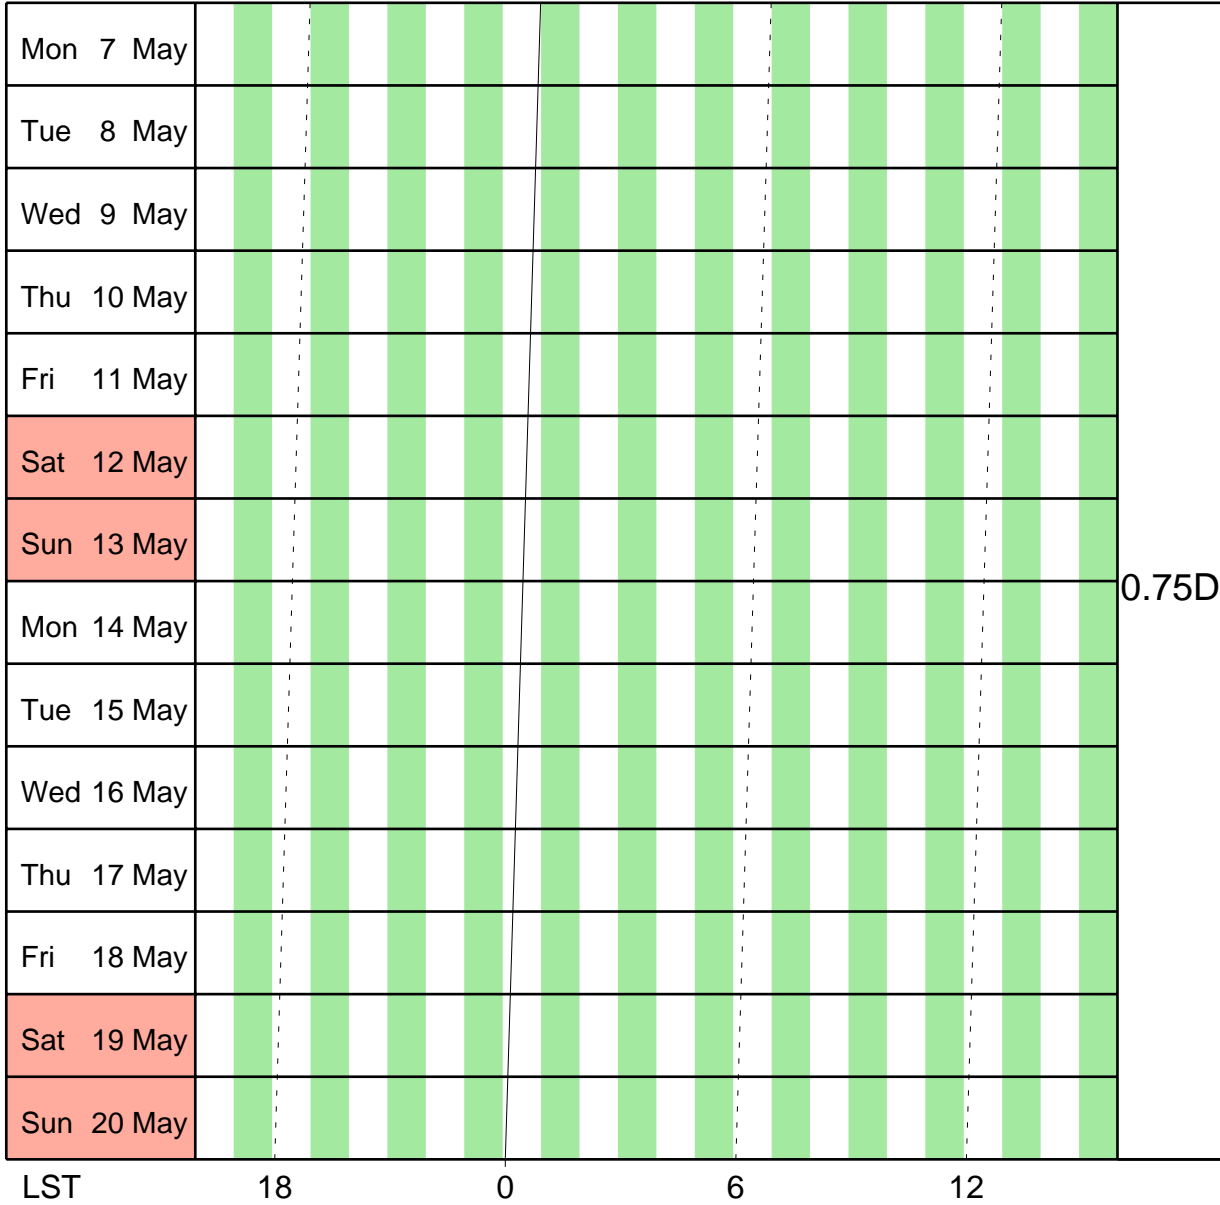

AUSTRALIA TELESCOPE COMPACT ARRAY

Schedule:- 9 Apr - 22 Apr

UT 14 16 18 20 22 0 2 4 6 8 10 12 14
 AEST 0 2 4 6 8 10 12 14 16 18 20 22 24

Mon 9 Apr	Many (128) C927(Bignall) (pol) (6/3)	SN 1987A	C015(Manchester)	(128) 1637-77 (128) (20) (pol) (20/13)	C888(Leahy)	6D
Tue 10 Apr	1637-77 (128) (pol) (20/13)	C888(Leahy)	Reconfigure #192/Calibration			
Wed 11 Apr	Reconfigure #192/Calibration			Bright Galaxies (ex6)	C934(Ryan)	0.75D
Thu 12 Apr	Bright Galaxies (ex6)	C934(Ryan)			(8/128) (20)	
Fri 13 Apr	Bright Galaxies (ex6)	C934(Ryan) (20)	SINGG (ex6)	C934(Ryan)	(8/128) (20)	
Sat 14 Apr	SINGG (ex6)	C934(Ryan)	(8/128) (20)	(128) Tol 1214-277 (ex6)	C929(Ott) (16) (20)	
Sun 15 Apr	Tol 1214-277 (ex6)	C929(Ott) (20)	SINGG (ex6)	C934(Ryan)	(8/128) (20) NH3 (12mm)	
Mon 16 Apr	NH3 (4/128) (12mm)	SINGG (ex6)	C934(Ryan)	(8/128) (20)	Tol 65 (ex6) C929(Ott) (20)	
Tue 17 Apr	Tol 65 (ex6)	C929(Ott) (20)	HDF-S	C727(Huynh)	(128) Pox 4 (ex6) C929(Ott) (20)	
Wed 18 Apr	Pox 4 (ex6)	C929(Ott) (20)	NH3 (pol)(ex6) (4/128) (12mm)	Vela (pol)	C946(Dodson) (128/128) (6/3)	
Thu 19 Apr	NH3 (pol)(ex6) (12mm)	C944(Dodson) (12mm)	Maintenance/Test			
Fri 20 Apr	Maintenance/Test			Vxxx (128)	VLBI(Reynolds) (20/13+6/3)	
Sat 21 Apr	VLBI(Reynolds)			(128)	(20/13+6/3)	
Sun 22 Apr	VLBI(Reynolds)			(128)	(20/13+6/3)	
LST	18		0		6 12	

AUSTRALIA TELESCOPE COMPACT ARRAY

Schedule:- 23 Apr - 6 May

UT 14 16 18 20 22 0 2 4 6 8 10 12 14
 AEST 0 2 4 6 8 10 12 14 16 18 20 22 24

Stations

Baselines (m)

0.75D W100 W102 W128 W140 W147 W392 31,107,184,291,398,429,582,612,689,719,3750,3857,4041,4439,4469

AUSTRALIA TELESCOPE COMPACT ARRAY

Schedule:- 7 May - 20 May

UT 14 16 18 20 22 0 2 4 6 8 10 12 14
 AEST 0 2 4 6 8 10 12 14 16 18 20 22 24

Stations

Baselines (m)

0.75D W100 W102 W128 W140 W147 W392 31,107,184,291,398,429,582,612,689,719,3750,3857,4041,4439,4469