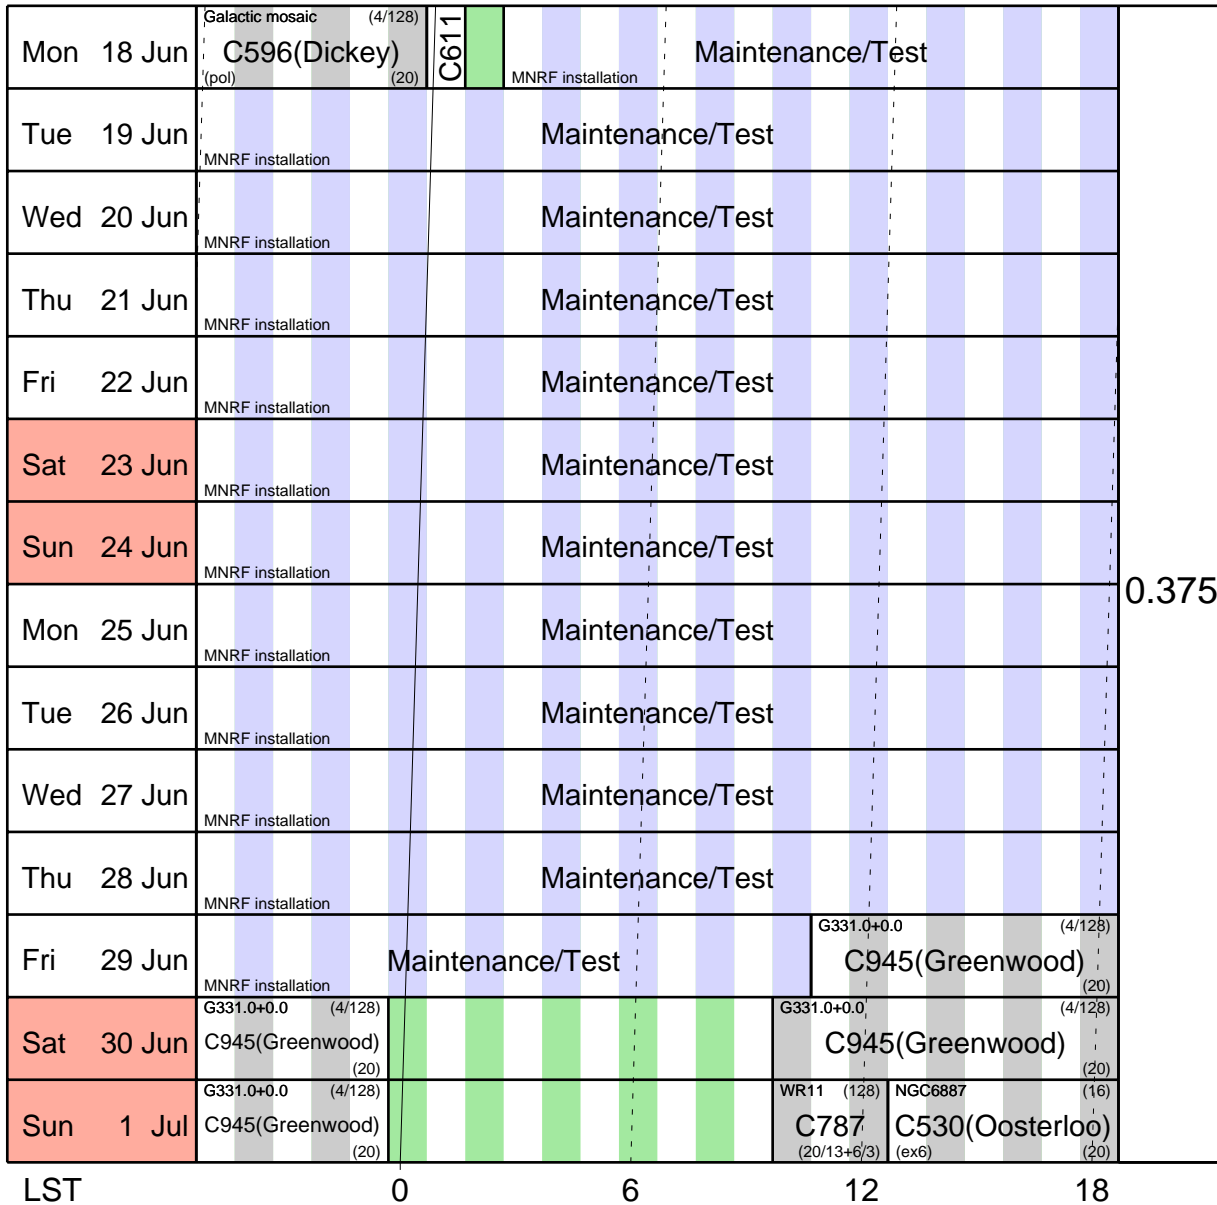

Australia Telescope Compact Array

Schedule:- 18 Jun - 1 Jul

UT 14 16 18 20 22 0 2 4 6 8 10 12 14
AEST 0 2 4 6 8 10 12 14 16 18 20 22 24

0.375

Stations: 0.375 W2 W10 W14 W16 W32 W392
Baselines (m): 31,61,92,122,184,214,245,276,337,459,5510,5755,5786,5847,5969