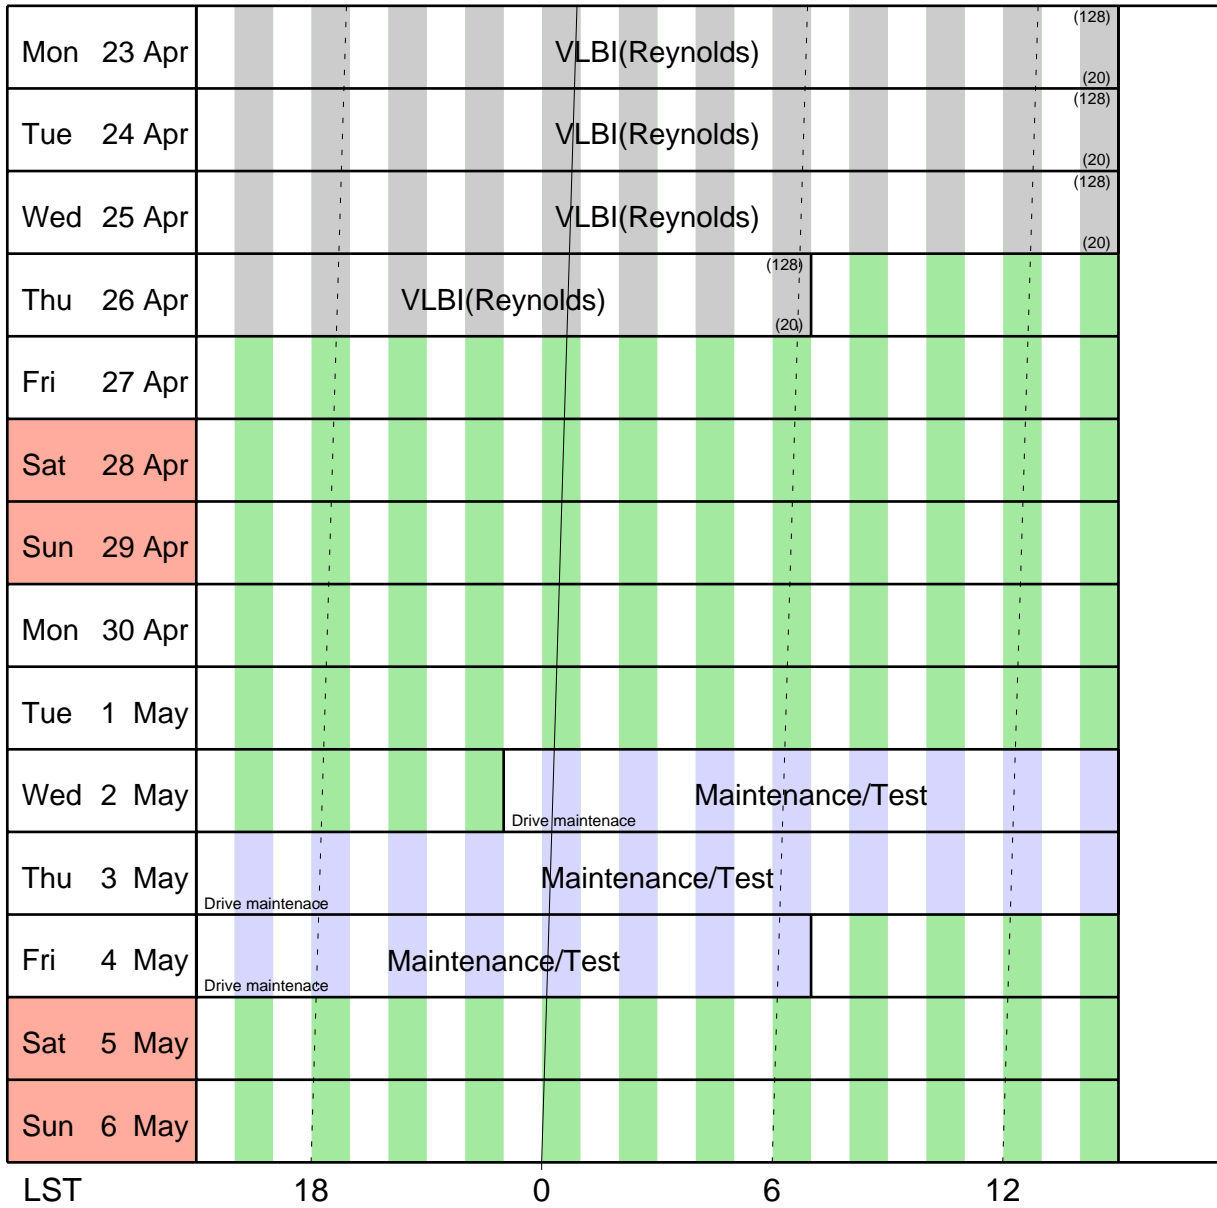

Mopra Radiotelescope

Schedule:- 23 Apr - 6 May

UT 14 16 18 20 22 0 2 4 6 8 10 12 14
 AEST 0 2 4 6 8 10 12 14 16 18 20 22 24

Mopra Radiotelescope

Schedule:- 7 May - 20 May

UT 14 16 18 20 22 0 2 4 6 8 10 12 14
 AEST 0 2 4 6 8 10 12 14 16 18 20 22 24

Mopra Radiotelescope

Schedule:- 21 May - 3 Jun

UT 14 16 18 20 22 0 2 4 6 8 10 12 14
 AEST 0 2 4 6 8 10 12 14 16 18 20 22 24

	Galactic Plane	(128)	(12mm)	(128)	(128)	(128)	(128)	(128)	(128)	(128)	(128)	(128)
Mon 21 May	M108(Balasubrahmanyam)											
Tue 22 May	M108(Balasubrahmanyam)											
Wed 23 May	Install 20cm rx	Maintenance/Test										
Thu 24 May	Install 20cm rx	Maintenance/Test										
Fri 25 May	Install 20cm rx	Maintenance/Test										
Sat 26 May												
Sun 27 May												
Mon 28 May	Mech. maintenance	Maintenance/Test										
Tue 29 May	Mech. maintenance	Maintenance/Test										
Wed 30 May												
Thu 31 May		VSOP(Reynolds)										
Fri 1 Jun		VSOP(Reynolds)										
Sat 2 Jun												
Sun 3 Jun												
LST	18	0	6	12								

Mopra Radiotelescope

Schedule:- 27 Aug - 9 Sep

UT 14 16 18 20 22 0 2 4 6 8 10 12 14
 AEST 0 2 4 6 8 10 12 14 16 18 20 22 24

Mon 27 Aug													(128)
													(3mm)
Tue 28 Aug													(128)
													(3mm)
Wed 29 Aug													(128)
													(3mm)
Thu 30 Aug													(128)
													(3mm)
Fri 31 Aug													(128)
													(3mm)
Sat 1 Sep					(128) List								(128)
					(3mm)								(3mm)
Sun 2 Sep	List												(128)
													(3mm)
Mon 3 Sep	List												(128)
													(3mm)
Tue 4 Sep	List												(128)
													(3mm)
Wed 5 Sep	List												(128)
													(3mm)
Thu 6 Sep	List												(128)
													(3mm)
Fri 7 Sep	List				(128)								(128)
					(3mm)								(3mm)
Sat 8 Sep													
Sun 9 Sep													
LST	0				6								12
													18