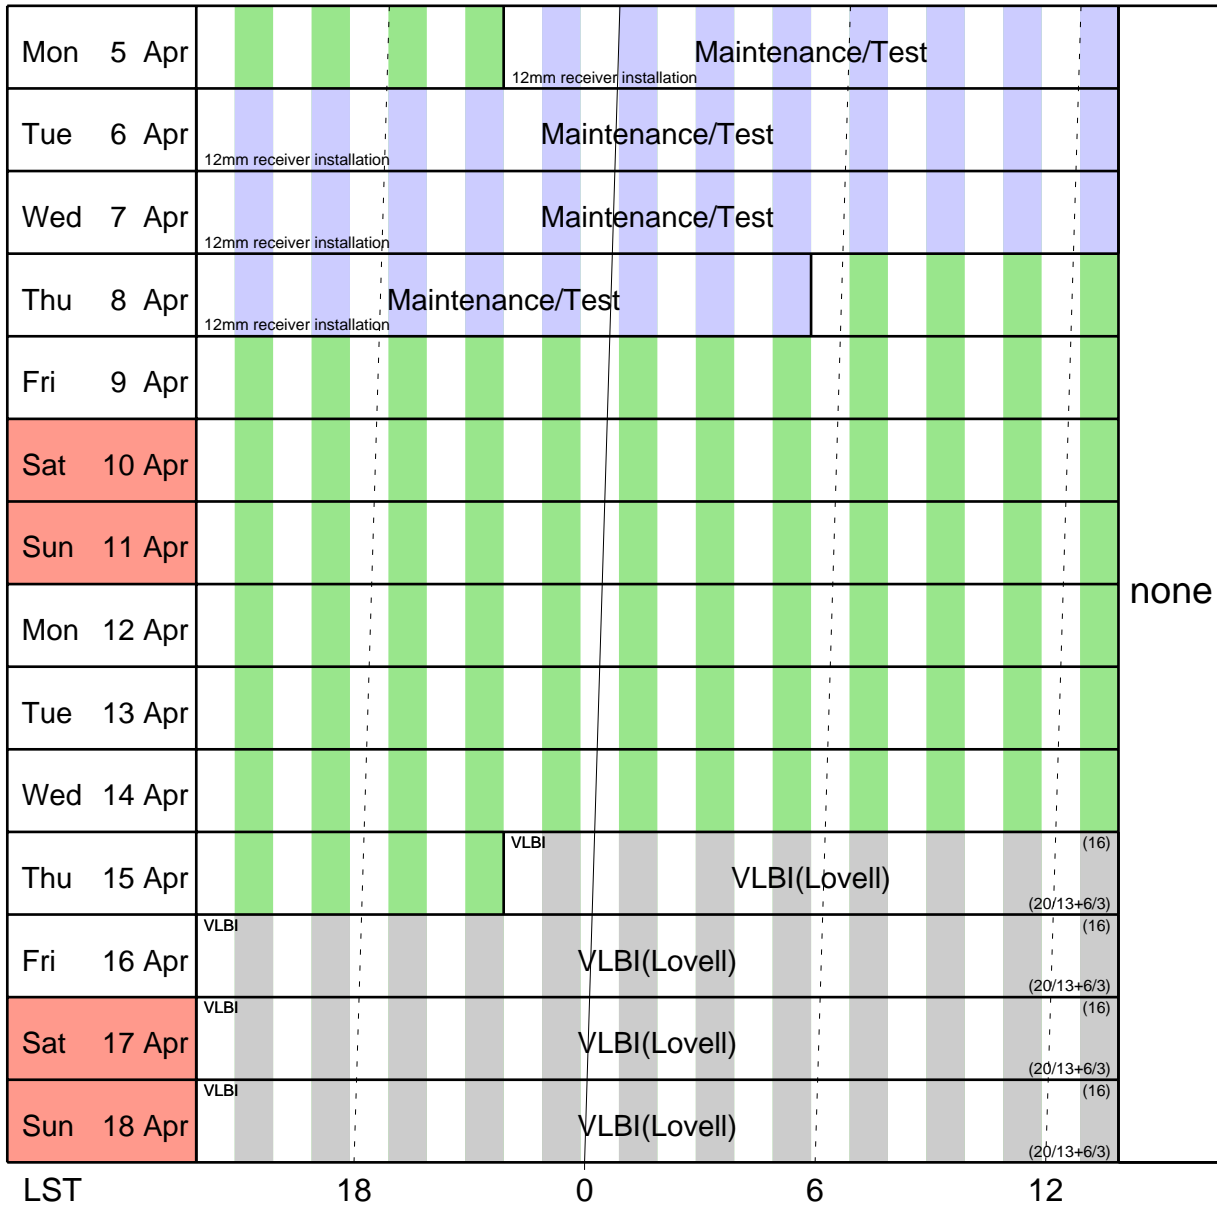

Stations

Baselines (m)

Mopra Radiotelescope

Schedule:- 9 Feb - 22 Feb

UT 14 16 18 20 22 0 2 4 6 8 10 12 14
 AEST 0 2 4 6 8 10 12 14 16 18 20 22 24

Stations

Baselines (m)

none

Mopra Radiotelescope

Schedule:- 23 Feb - 7 Mar

UT 14 16 18 20 22 0 2 4 6 8 10 12 14
 AEST 0 2 4 6 8 10 12 14 16 18 20 22 24

Mopra Radiotelescope

Schedule:- 8 Mar - 21 Mar

UT 14 16 18 20 22 0 2 4 6 8 10 12 14
 AEST 0 2 4 6 8 10 12 14 16 18 20 22 24

Stations

Baselines (m)

Mopra Radiotelescope

Schedule:- 22 Mar - 4 Apr

UT 14 16 18 20 22 0 2 4 6 8 10 12 14
 AEST 0 2 4 6 8 10 12 14 16 18 20 22 24

Stations

Baselines (m)

Mopra Radiotelescope

Schedule:- 5 Apr - 18 Apr

UT 14 16 18 20 22 0 2 4 6 8 10 12 14
 AEST 0 2 4 6 8 10 12 14 16 18 20 22 24

Stations

Baselines (m)