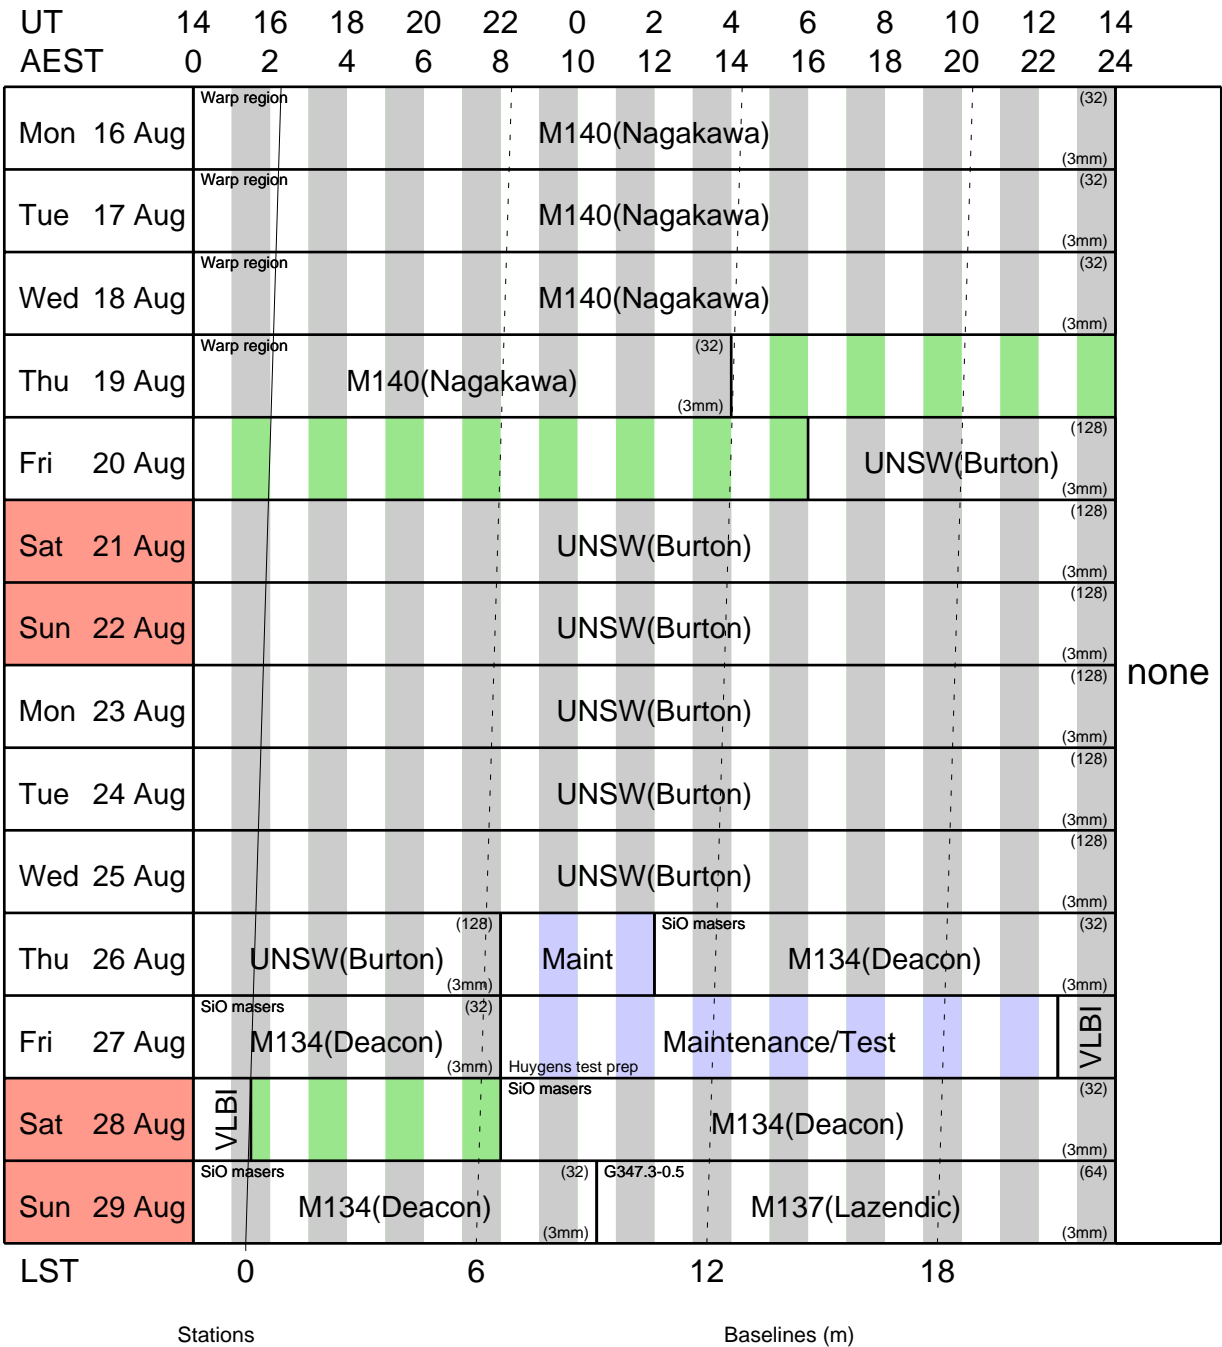

Stations

Baselines (m)

Mopra Radiotelescope

Schedule:- 5 Jul - 18 Jul

UT 14 16 18 20 22 0 2 4 6 8 10 12 14
 AEST 0 2 4 6 8 10 12 14 16 18 20 22 24

Mopra Radiotelescope

Schedule:- 19 Jul - 1 Aug

UT 14 16 18 20 22 0 2 4 6 8 10 12 14
 AEST 0 2 4 6 8 10 12 14 16 18 20 22 24

Mopra Radiotelescope

Schedule:- 2 Aug - 15 Aug

UT 14 16 18 20 22 0 2 4 6 8 10 12 14
 AEST 0 2 4 6 8 10 12 14 16 18 20 22 24

Mon 2 Aug													(128)
													(3mm)
Tue 3 Aug													(128)
													(3mm)
Wed 4 Aug													(128)
													(3mm)
Thu 5 Aug													(128)
													(3mm)
Fri 6 Aug	Red MSX												(128)
													(3mm)
Sat 7 Aug	Red MSX												(128)
													(3mm)
Sun 8 Aug	Red MSX												(128)
													(3mm)
Mon 9 Aug	Red MSX												(128)
													(3mm)
Tue 10 Aug	Red MSX												(128)
													(3mm)
Wed 11 Aug	Red MSX												(128)
													(3mm)
Thu 12 Aug	Red MSX												(128)
													(3mm)
Fri 13 Aug													(32)
													(3mm)
Sat 14 Aug	Warp region												(32)
													(3mm)
Sun 15 Aug	Warp region												(32)
													(3mm)
LST		0		6		12		18					
	Stations												Baselines (m)

none

Mopra Radiotelescope

Schedule:- 16 Aug - 29 Aug

Mopra Radiotelescope

Schedule:- 30 Aug - 12 Sep

UT 14 16 18 20 22 0 2 4 6 8 10 12 14
 AEST 0 2 4 6 8 10 12 14 16 18 20 22 24

Mopra Radiotelescope

Schedule:- 13 Sep - 26 Sep

Mopra Radiotelescope

Schedule:- 27 Sep - 10 Oct

Mopra Radiotelescope

Schedule:- 11 Oct - 24 Oct