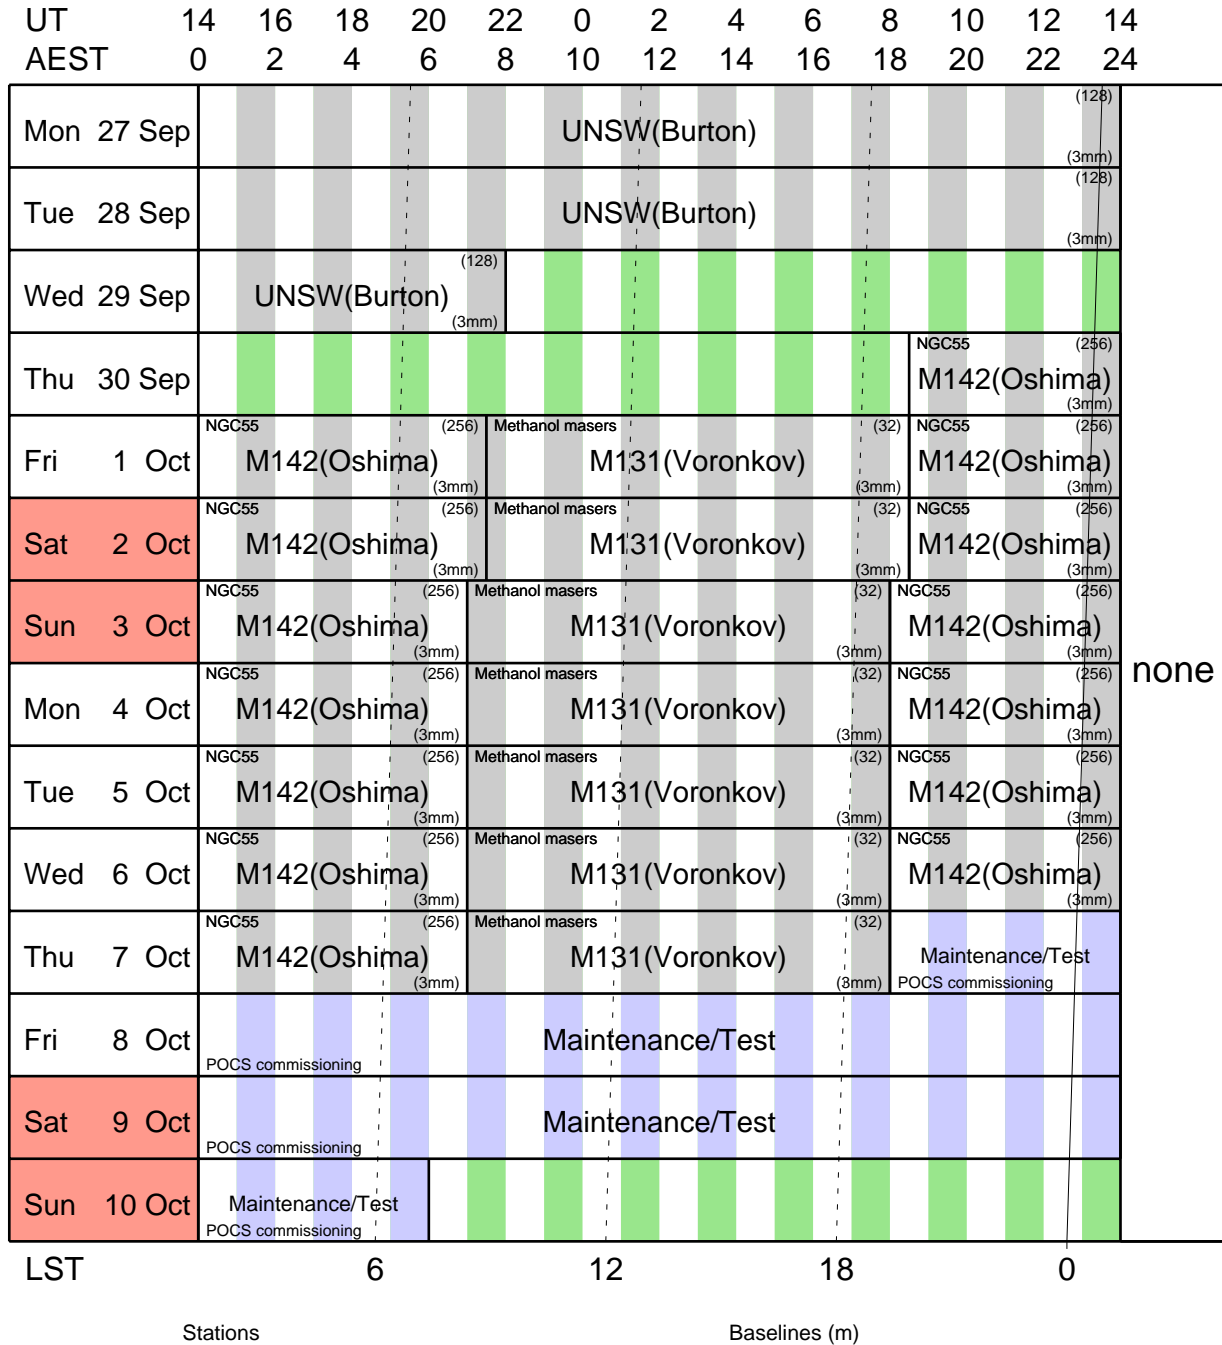

Stations

Baselines (m)

Mopra Radiotelescope

Schedule:- 5 Jul - 18 Jul

UT 14 16 18 20 22 0 2 4 6 8 10 12 14
 AEST 0 2 4 6 8 10 12 14 16 18 20 22 24

Mopra Radiotelescope

Schedule:- 19 Jul - 1 Aug

UT 14 16 18 20 22 0 2 4 6 8 10 12 14
 AEST 0 2 4 6 8 10 12 14 16 18 20 22 24

Mopra Radiotelescope

Schedule:- 2 Aug - 15 Aug

UT 14 16 18 20 22 0 2 4 6 8 10 12 14
 AEST 0 2 4 6 8 10 12 14 16 18 20 22 24

Mon 2 Aug													(128)
													(3mm)
Tue 3 Aug													(128)
													(3mm)
Wed 4 Aug													(128)
													(3mm)
Thu 5 Aug													(128)
													(3mm)
Fri 6 Aug	Red MSX												(128)
													(3mm)
Sat 7 Aug	Red MSX												(128)
													(3mm)
Sun 8 Aug	Red MSX												(128)
													(3mm)
Mon 9 Aug	Red MSX												(128)
													(3mm)
Tue 10 Aug	Red MSX												(128)
													(3mm)
Wed 11 Aug	Red MSX												(128)
													(3mm)
Thu 12 Aug	Red MSX												(128)
													(3mm)
Fri 13 Aug													(32)
													(3mm)
Sat 14 Aug	Warp region												(32)
													(3mm)
Sun 15 Aug	Warp region												(32)
													(3mm)
LST		0		6		12		18					
	Stations												Baselines (m)

none

Mopra Radiotelescope

Schedule:- 16 Aug - 29 Aug

Mopra Radiotelescope

Schedule:- 30 Aug - 12 Sep

UT 14 16 18 20 22 0 2 4 6 8 10 12 14
 AEST 0 2 4 6 8 10 12 14 16 18 20 22 24

Mopra Radiotelescope

Schedule:- 13 Sep - 26 Sep

Mopra Radiotelescope

Schedule:- 27 Sep - 10 Oct

Mopra Radiotelescope

Schedule:- 11 Oct - 24 Oct