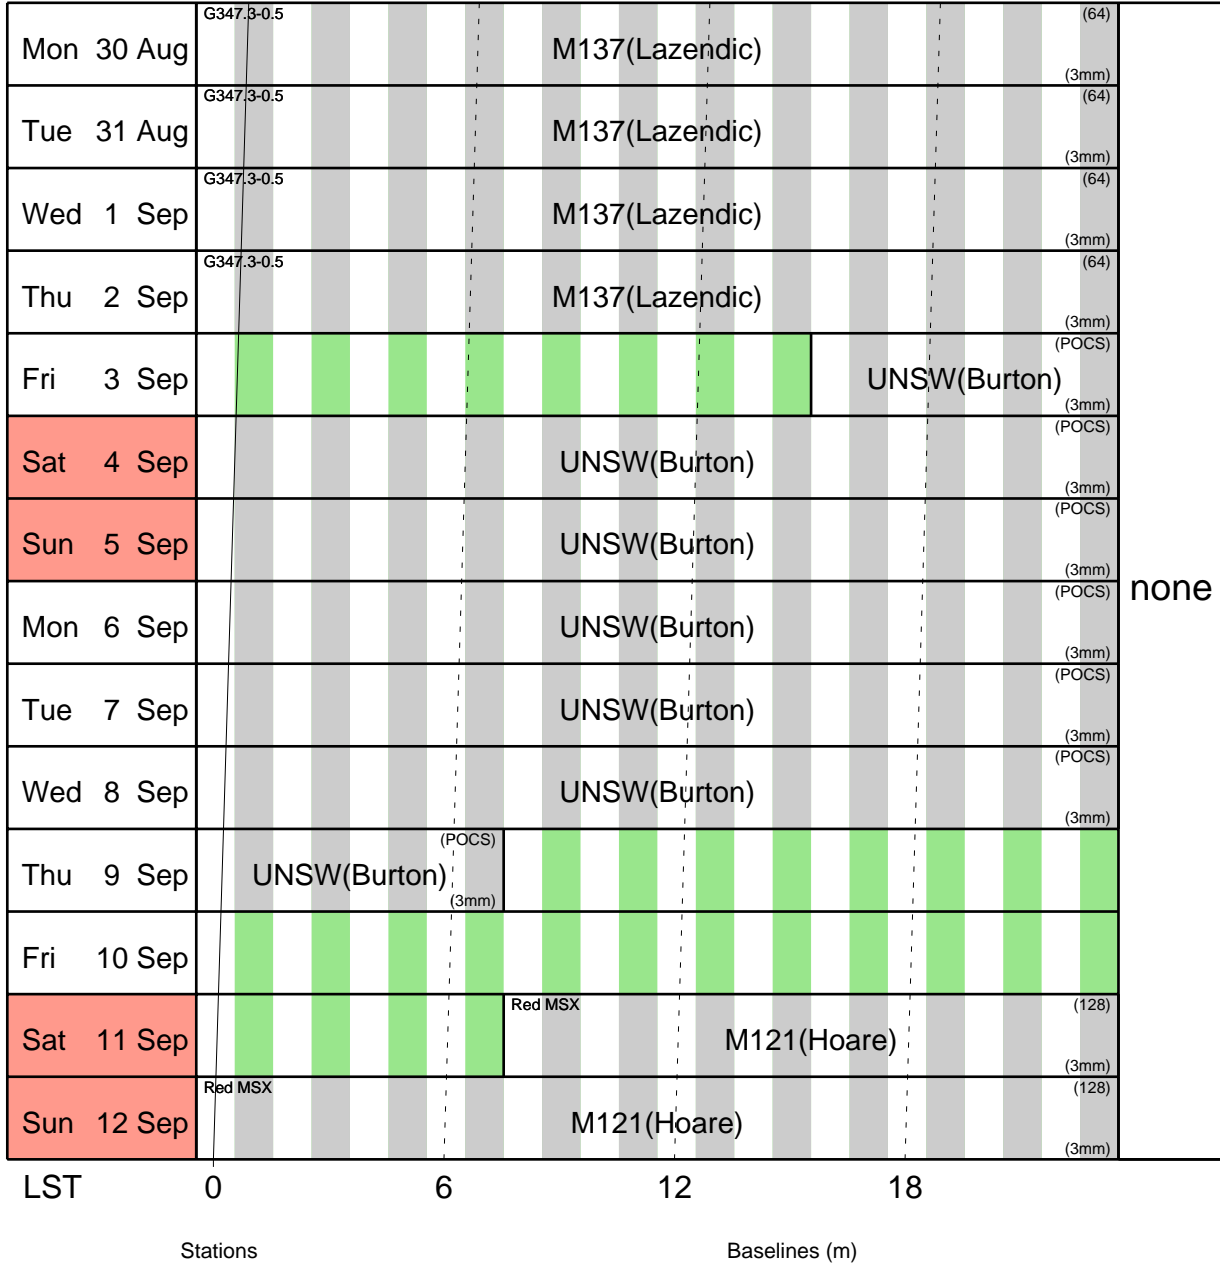

Stations

Baselines (m)

Mopra Radiotelescope

Schedule:- 5 Jul - 18 Jul

UT 14 16 18 20 22 0 2 4 6 8 10 12 14
 AEST 0 2 4 6 8 10 12 14 16 18 20 22 24

Mopra Radiotelescope

Schedule:- 19 Jul - 1 Aug

UT 14 16 18 20 22 0 2 4 6 8 10 12 14
 AEST 0 2 4 6 8 10 12 14 16 18 20 22 24

Mopra Radiotelescope

Schedule:- 2 Aug - 15 Aug

UT 14 16 18 20 22 0 2 4 6 8 10 12 14
 AEST 0 2 4 6 8 10 12 14 16 18 20 22 24

Mon 2 Aug													(128)
													(3mm)
Tue 3 Aug													(128)
													(3mm)
Wed 4 Aug													(128)
													(3mm)
Thu 5 Aug													(128)
													(3mm)
Fri 6 Aug	Red MSX												(128)
													(3mm)
Sat 7 Aug	Red MSX												(128)
													(3mm)
Sun 8 Aug	Red MSX												(128)
													(3mm)
Mon 9 Aug	Red MSX												(128)
													(3mm)
Tue 10 Aug	Red MSX												(128)
													(3mm)
Wed 11 Aug	Red MSX												(128)
													(3mm)
Thu 12 Aug	Red MSX												(128)
													(3mm)
Fri 13 Aug													(32)
													(3mm)
Sat 14 Aug	Warp region												(32)
													(3mm)
Sun 15 Aug	Warp region												(32)
													(3mm)
LST		0		6		12		18					
	Stations												Baselines (m)

none

Mopra Radiotelescope

Schedule:- 16 Aug - 29 Aug

Mopra Radiotelescope

Schedule:- 30 Aug - 12 Sep

UT 14 16 18 20 22 0 2 4 6 8 10 12 14
 AEST 0 2 4 6 8 10 12 14 16 18 20 22 24

Mopra Radiotelescope

Schedule:- 13 Sep - 26 Sep

Mopra Radiotelescope

Schedule:- 27 Sep - 10 Oct

Mopra Radiotelescope

Schedule:- 11 Oct - 24 Oct