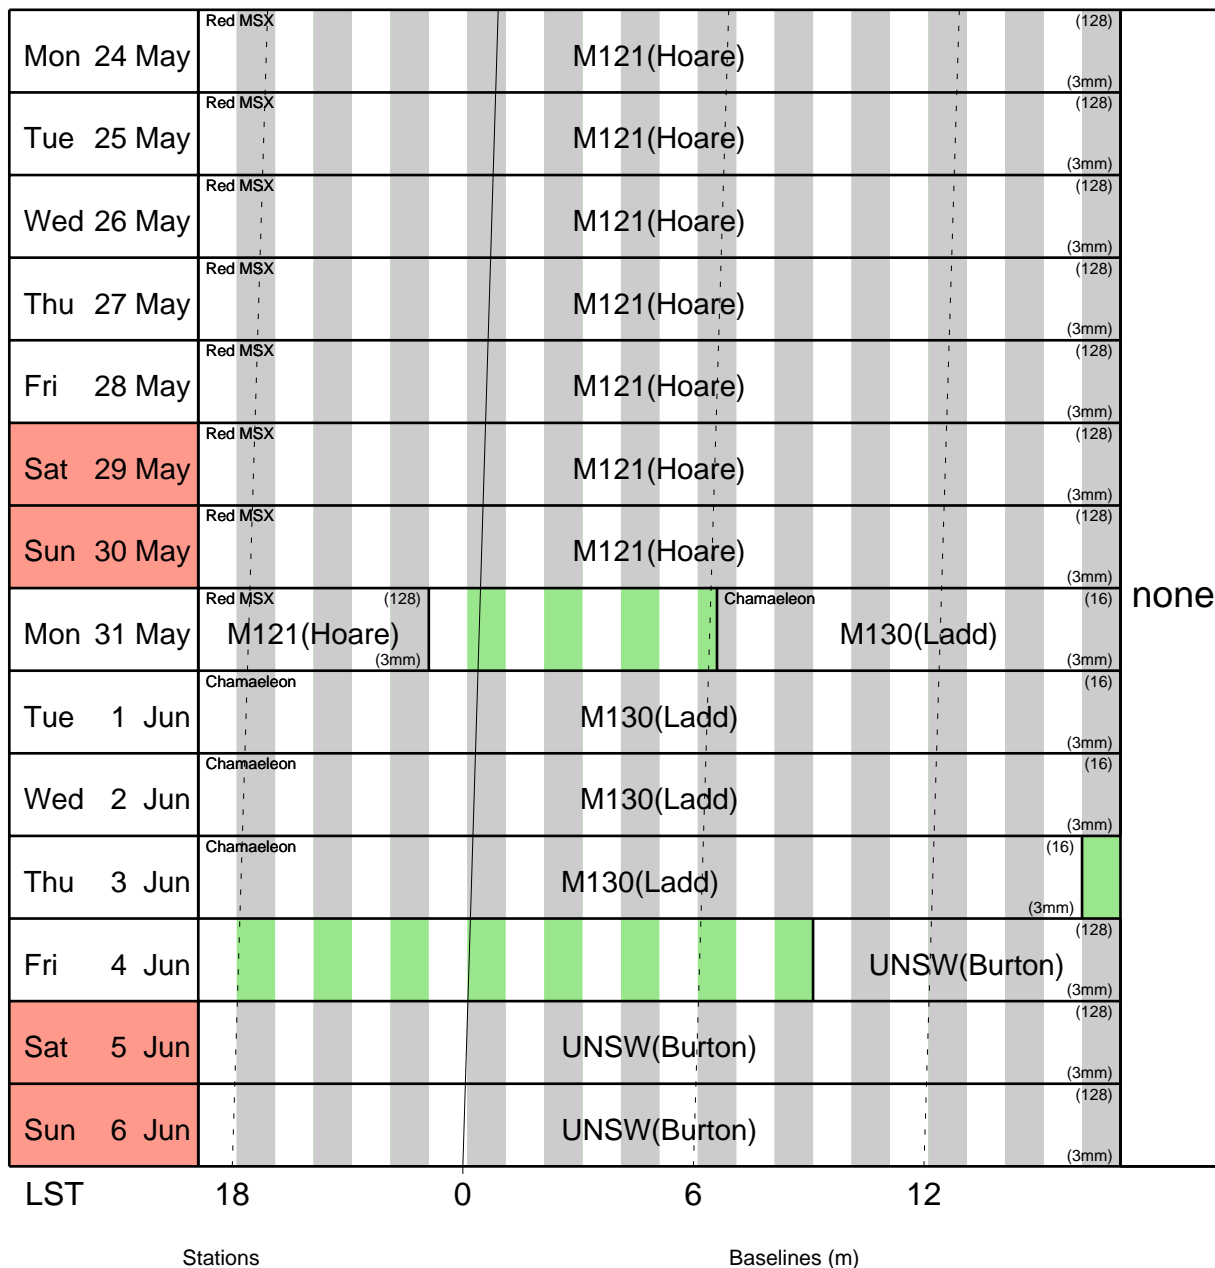

Mopra Radiotelescope

Schedule:- 26 Apr - 9 May

UT 14 16 18 20 22 0 2 4 6 8 10 12 14
 AEST 0 2 4 6 8 10 12 14 16 18 20 22 24

Mopra Radiotelescope

Schedule:- 10 May - 23 May

UT 14 16 18 20 22 0 2 4 6 8 10 12 14
 AEST 0 2 4 6 8 10 12 14 16 18 20 22 24

Mopra Radiotelescope Schedule:- 24 May - 6 Jun

UT	14	16	18	20	22	0	2	4	6	8	10	12	14
AEST	0	2	4	6	8	10	12	14	16	18	20	22	24

Mopra Radiotelescope

Schedule:- 21 Jun - 4 Jul

UT 14 16 18 20 22 0 2 4 6 8 10 12 14
 AEST 0 2 4 6 8 10 12 14 16 18 20 22 24

Mopra Radiotelescope

Schedule:- 2 Aug - 15 Aug

UT 14 16 18 20 22 0 2 4 6 8 10 12 14
 AEST 0 2 4 6 8 10 12 14 16 18 20 22 24

Mon 2 Aug													(128)
													(3mm)
Tue 3 Aug													(128)
													(3mm)
Wed 4 Aug													(128)
													(3mm)
Thu 5 Aug													(128)
													(3mm)
Fri 6 Aug	Red MSX												(128)
													(3mm)
Sat 7 Aug	Red MSX												(128)
													(3mm)
Sun 8 Aug	Red MSX												(128)
													(3mm)
Mon 9 Aug	Red MSX												(128)
													(3mm)
Tue 10 Aug	Red MSX												(128)
													(3mm)
Wed 11 Aug	Red MSX												(128)
													(3mm)
Thu 12 Aug	Red MSX												(128)
													(3mm)
Fri 13 Aug													(32)
													(3mm)
Sat 14 Aug	Warp region												(32)
													(3mm)
Sun 15 Aug	Warp region												(32)
													(3mm)
LST		0		6		12		18					
	Stations												Baselines (m)

Mopra Radiotelescope

Schedule:- 27 Sep - 10 Oct

Mopra Radiotelescope

Schedule:- 11 Oct - 24 Oct