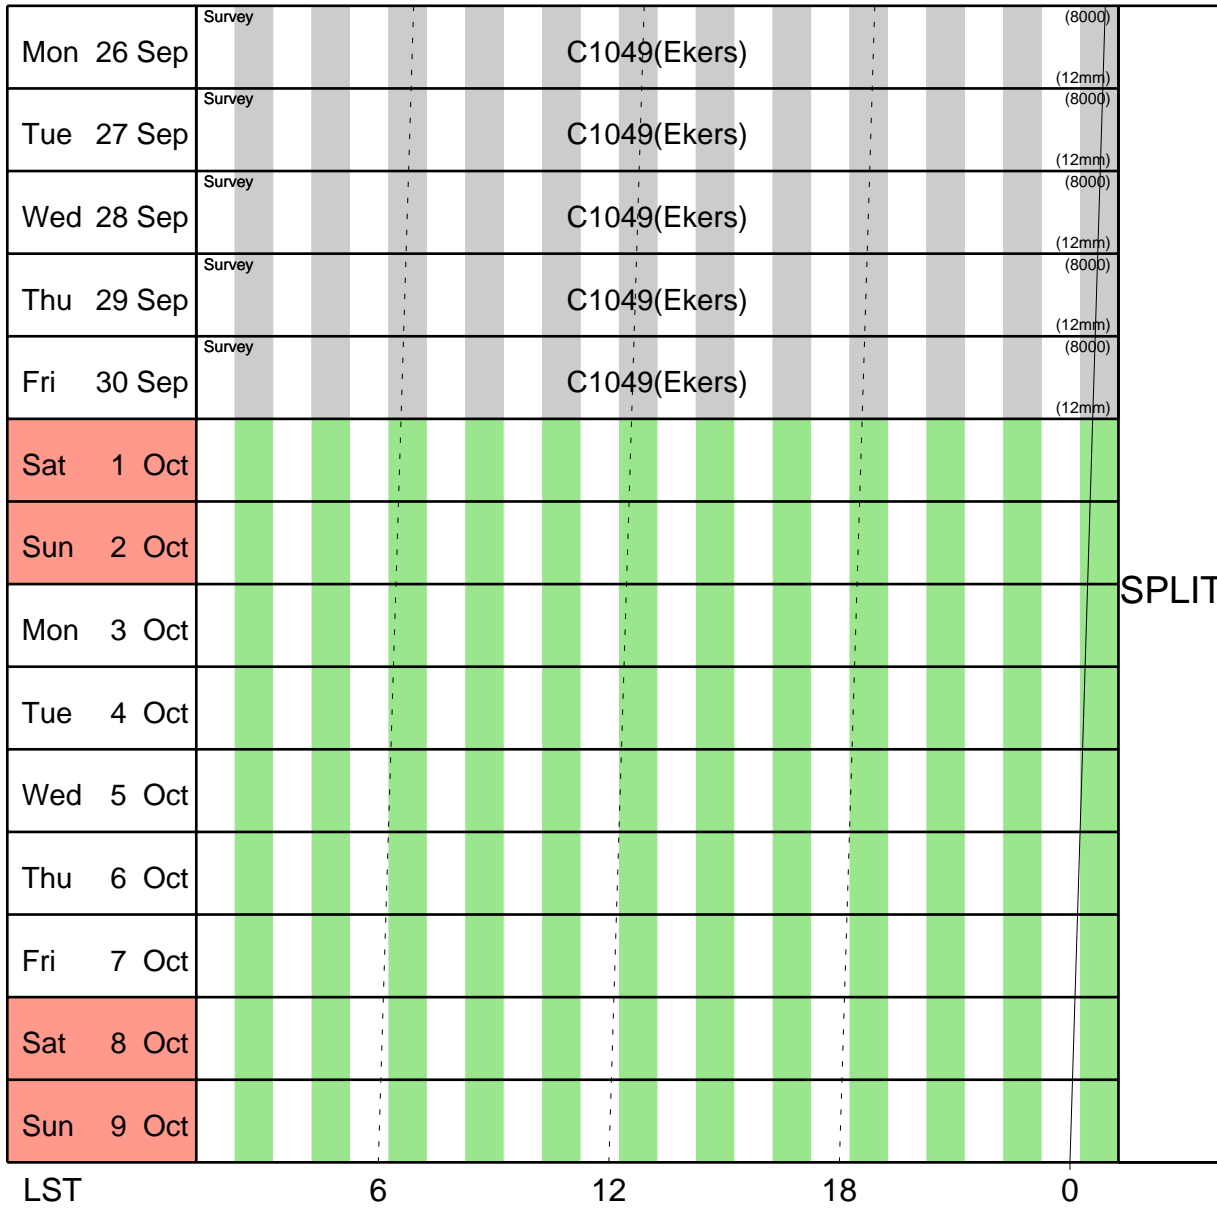

Australia Telescope Compact Array

Schedule:- 12 Sep - 25 Sep

UT 14 16 18 20 22 0 2 4 6 8 10 12 14
 AEST 0 2 4 6 8 10 12 14 16 18 20 22 24

	Survey												
Mon 12 Sep													(8000)
													(12mm)
Tue 13 Sep													(8000)
													(12mm)
Wed 14 Sep													(8000)
													(12mm)
Thu 15 Sep													(8000)
													(12mm)
Fri 16 Sep													(8000)
													(12mm)
Sat 17 Sep													(8000)
													(12mm)
Sun 18 Sep													(8000)
													(12mm)
Mon 19 Sep													(8000)
													(12mm)
Tue 20 Sep													(8000)
													(12mm)
Wed 21 Sep						(8000)					(12mm)	Maintenance/Test	
Thu 22 Sep												(8000)	Survey (8000)
													(12mm)
Fri 23 Sep													(8000)
													(12mm)
Sat 24 Sep													(8000)
													(12mm)
Sun 25 Sep													(8000)
													(12mm)

SPLIT

LST 6 12 18 0

Stations

Baselines (m)

SPLIT W64 W102 W104 W106 W190 W392 31,31,61,583,612,643,1286,1316,1347,1929,3092,4378,4408,4439,5020

Australia Telescope Compact Array

Schedule:- 26 Sep - 9 Oct

UT 14 16 18 20 22 0 2 4 6 8 10 12 14
 AEST 0 2 4 6 8 10 12 14 16 18 20 22 24