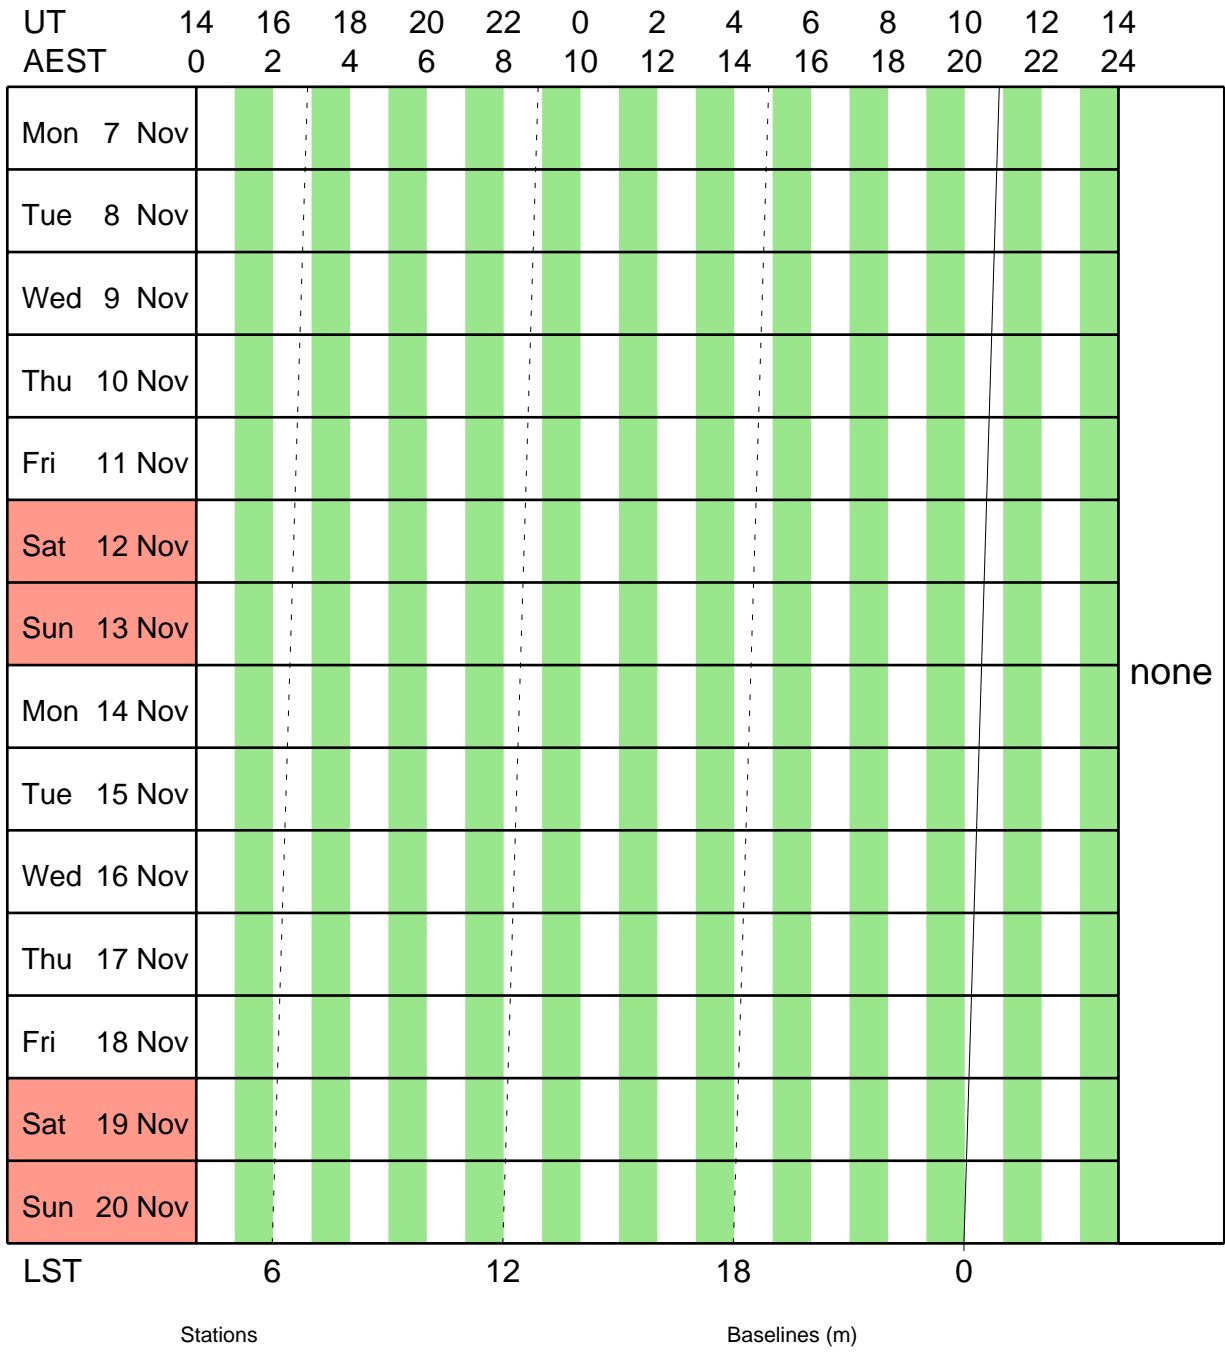

Mopra Radiotelescope

Schedule:- 7 Nov - 20 Nov