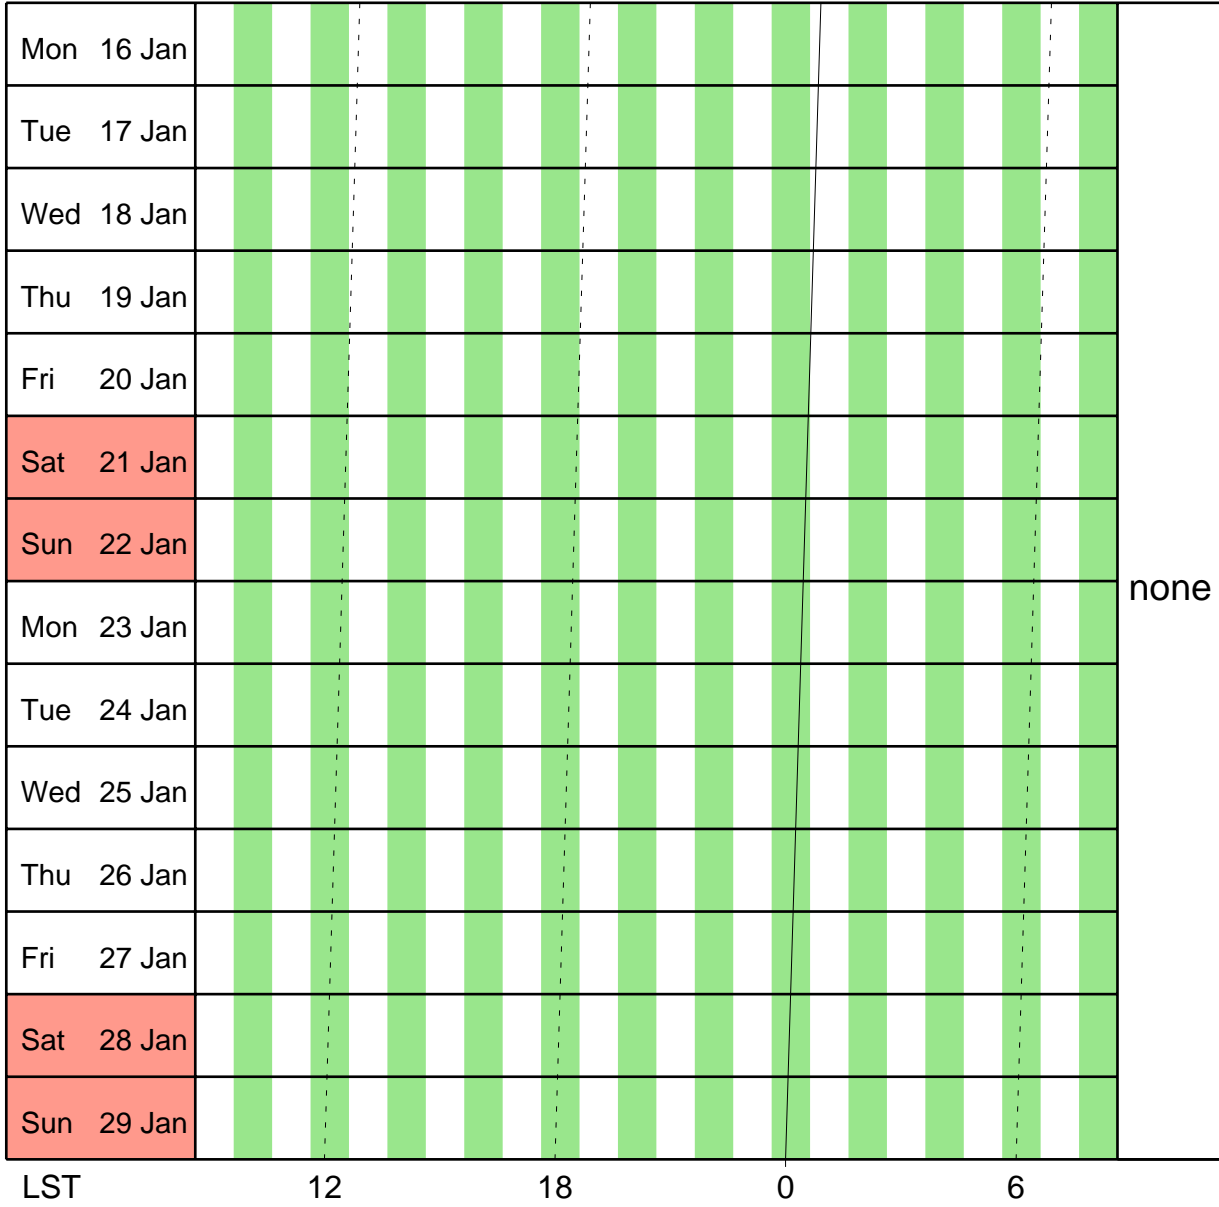

Mopra Radiotelescope

Schedule:- 16 Jan - 29 Jan

UT   14   16   18   20   22   0   2   4   6   8   10   12   14
AEST   0   2   4   6   8   10   12   14   16   18   20   22   24

Stations

Baselines (m)