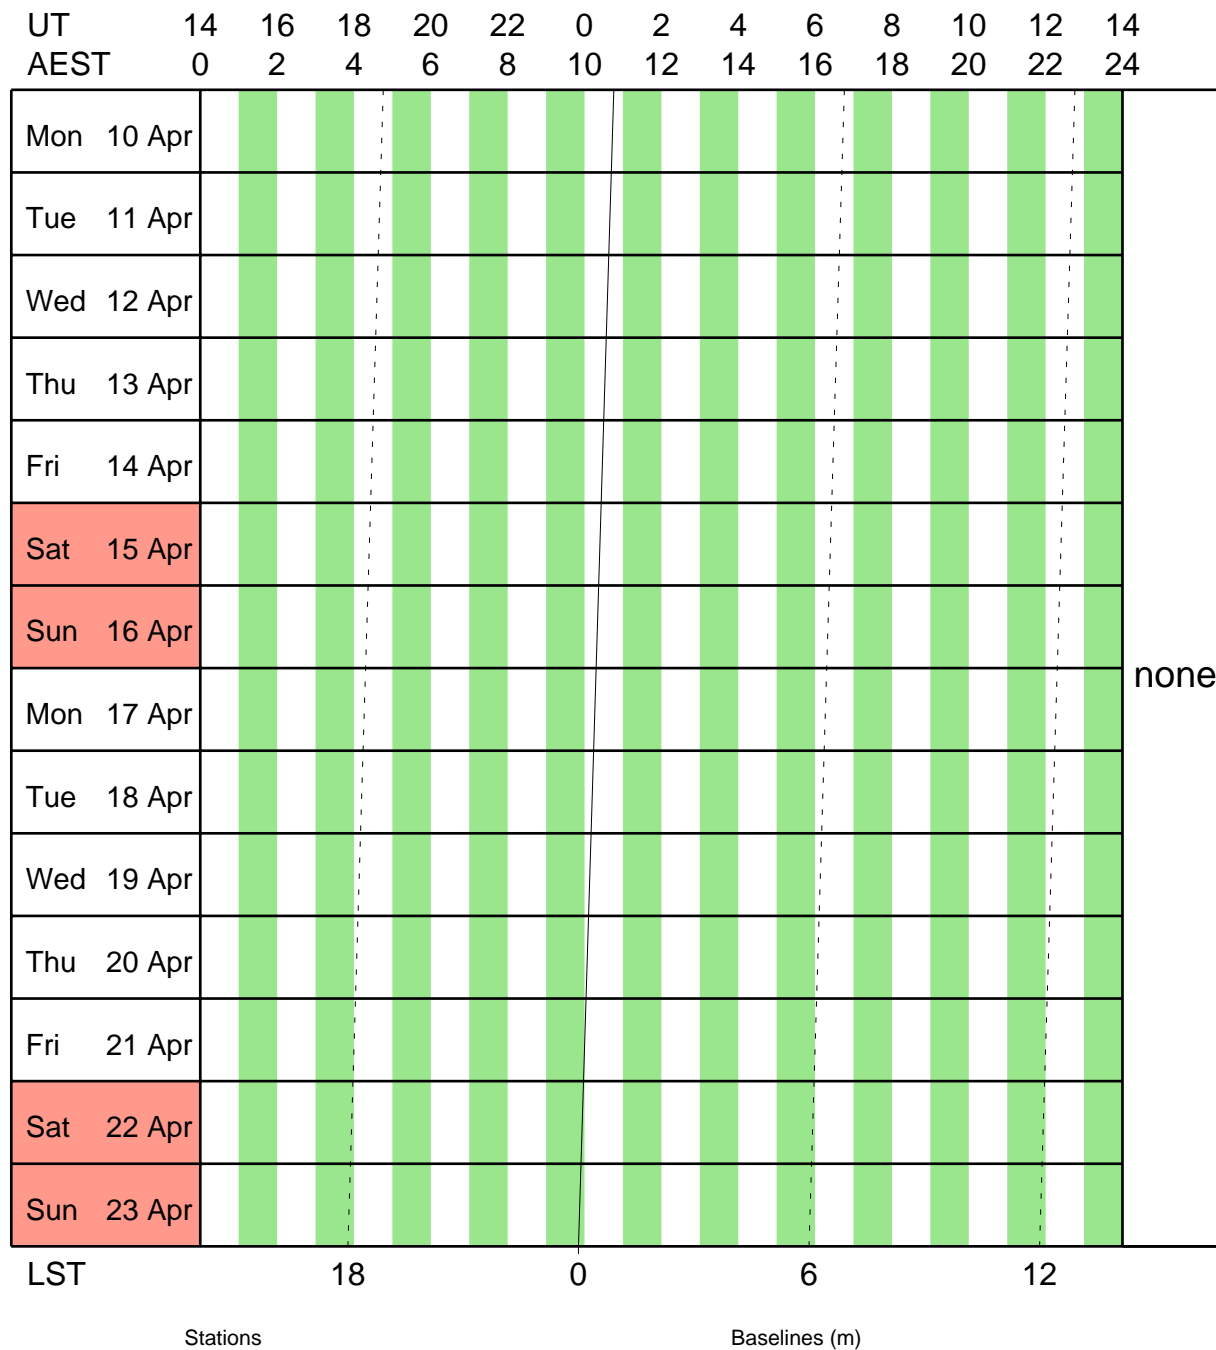

Mopra Radiotelescope

Schedule:- 27 Mar - 9 Apr

Mopra Radiotelescope

Schedule:- 10 Apr - 23 Apr

Mopra Radiotelescope

Schedule:- 24 Apr - 7 May

UT 14 16 18 20 22 0 2 4 6 8 10 12 14
 AEST 0 2 4 6 8 10 12 14 16 18 20 22 24