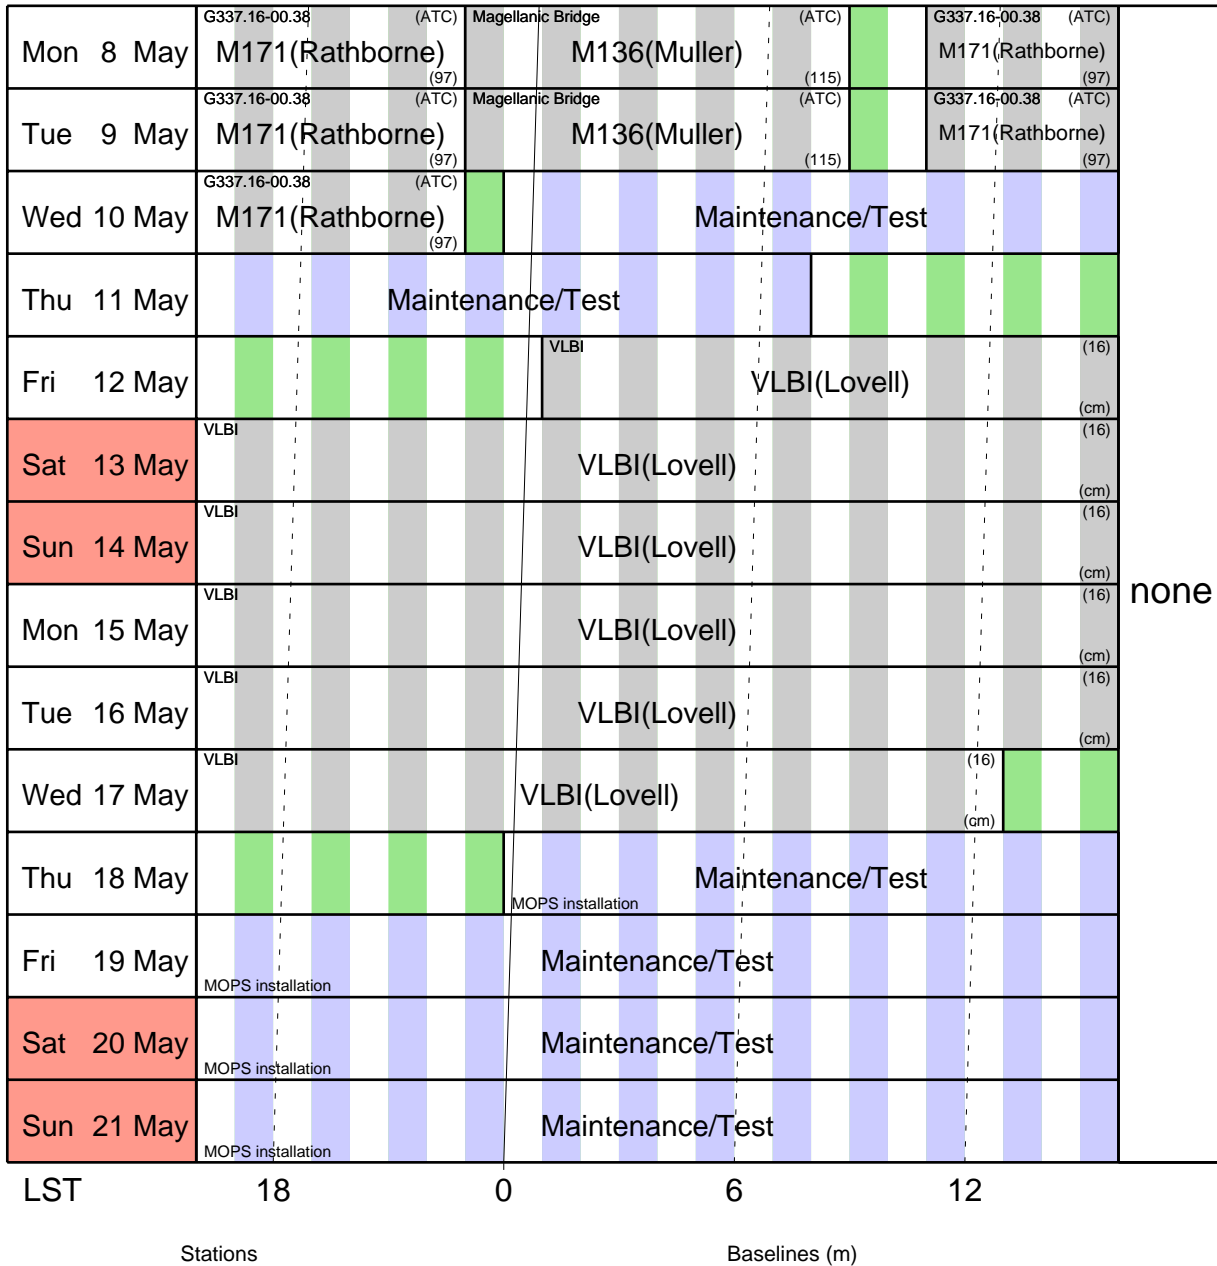

Mopra Radiotelescope

Schedule:- 27 Mar - 9 Apr

Mopra Radiotelescope

Schedule:- 10 Apr - 23 Apr

Mopra Radiotelescope

Schedule:- 24 Apr - 7 May

UT 14 16 18 20 22 0 2 4 6 8 10 12 14
 AEST 0 2 4 6 8 10 12 14 16 18 20 22 24

none

LST 18 0 6 12

Stations

Baselines (m)

Mopra Radiotelescope

Schedule:- 8 May - 21 May

UT 14 16 18 20 22 0 2 4 6 8 10 12 14
 AEST 0 2 4 6 8 10 12 14 16 18 20 22 24

Mopra Radiotelescope

Schedule:- 22 May - 4 Jun

UT 14 16 18 20 22 0 2 4 6 8 10 12 14
 AEST 0 2 4 6 8 10 12 14 16 18 20 22 24

Mon 22 May	MOPS installation					Maintenance/Test							
Tue 23 May	MOPS installation					Maintenance/Test							
Wed 24 May	MOPS installation					Maintenance/Test							
Thu 25 May	MOPS installation					Maintenance/Test							
Fri 26 May	MOPS installation					Maintenance/Test							
Sat 27 May	MOPS installation					Maintenance/Test							
Sun 28 May	MOPS installation					Maintenance/Test							
Mon 29 May	MOPS installation			Maintenance/Test				Cen A (bMOPS)		M182(Ott) (115)			none
Tue 30 May	Cen A (bMOPS)	M182(Ott) (115)	NGC1365		M182(Ott) (115)		(bMOPS)	NGC4945 (bMOPS)		M182(Ott) (115)			
Wed 31 May	M182	NGC300		M182(Ott) (115)		(bMOPS)		NGC4945 (bMOPS)		M182(Ott) (115)			
Thu 1 Jun	M182	NGC300		M182(Ott) (115)		(bMOPS)		NGC4945 (bMOPS)		M182(Ott) (115)			
Fri 2 Jun	M182	NGC300		M182(Ott) (115)		(bMOPS)			Introduction Workshop	Maintenance/Test			
Sat 3 Jun	Introduction Workshop									Maintenance/Test			
Sun 4 Jun	Introduction Workshop			Maintenance/Test				CHaMP cores (nMOPS)		M161(Barnes) (95-100)			
LST	18		0			6				12			
	Stations					Baselines (m)							