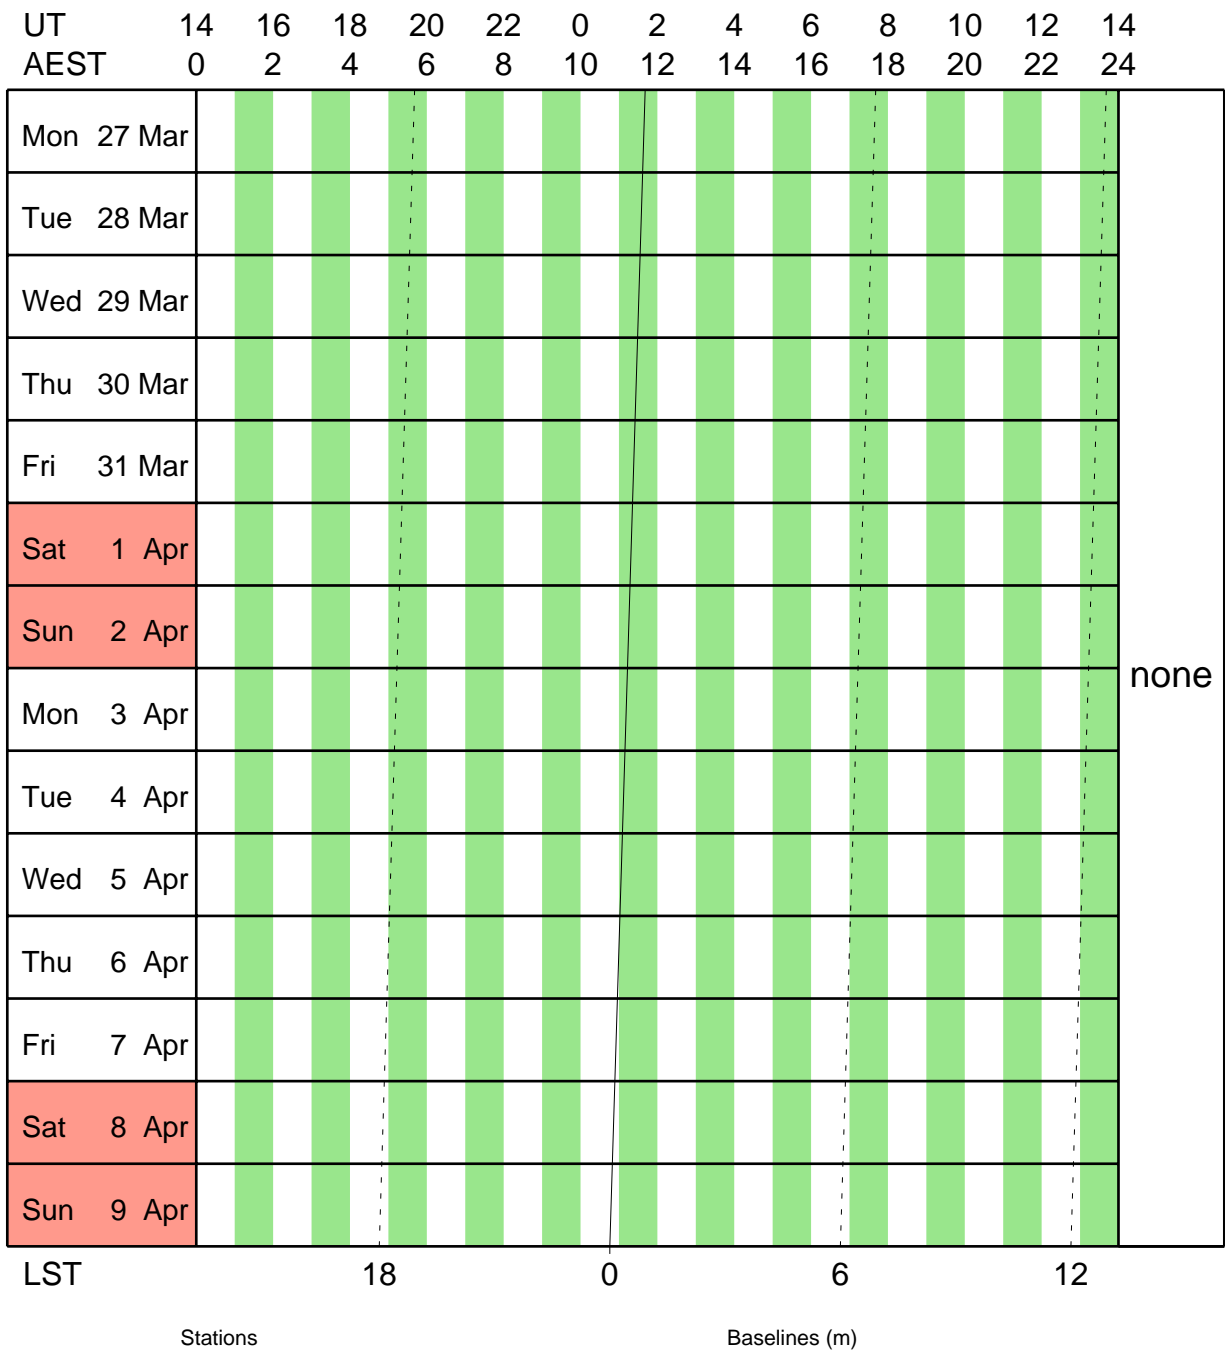

Mopra Radiotelescope

Schedule:- 27 Mar - 9 Apr

Mopra Radiotelescope

Schedule:- 10 Apr - 23 Apr

Mopra Radiotelescope

Schedule:- 24 Apr - 7 May

UT 14 16 18 20 22 0 2 4 6 8 10 12 14
 AEST 0 2 4 6 8 10 12 14 16 18 20 22 24