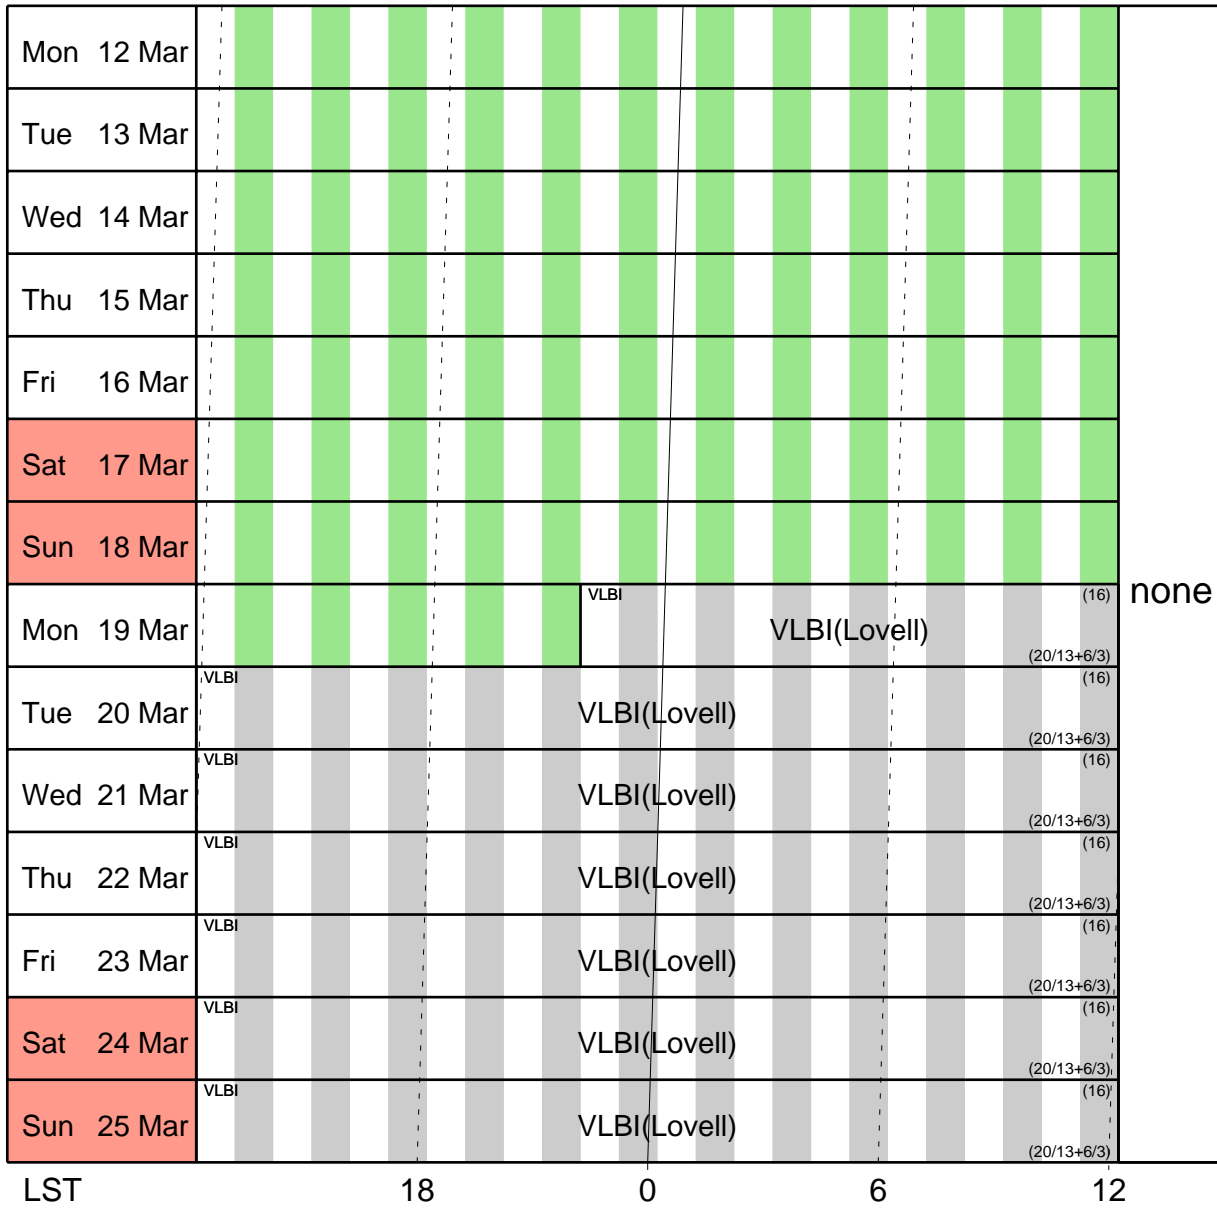

Stations

Baselines (m)

Mopra Radiotelescope

Schedule:- 1 Jan - 14 Jan

UT 14 16 18 20 22 0 2 4 6 8 10 12 14
 AEST 0 2 4 6 8 10 12 14 16 18 20 22 24

Stations

Baselines (m)

Mopra Radiotelescope

Schedule:- 15 Jan - 28 Jan

UT 14 16 18 20 22 0 2 4 6 8 10 12 14
 AEST 0 2 4 6 8 10 12 14 16 18 20 22 24

Mopra Radiotelescope

Schedule:- 29 Jan - 11 Feb

Mopra Radiotelescope

Schedule:- 12 Feb - 25 Feb

Mopra Radiotelescope

Schedule:- 26 Feb - 11 Mar

UT 14 16 18 20 22 0 2 4 6 8 10 12 14
 AEST 0 2 4 6 8 10 12 14 16 18 20 22 24

Mopra Radiotelescope

Schedule:- 12 Mar - 25 Mar

UT 14 16 18 20 22 0 2 4 6 8 10 12 14
 AEST 0 2 4 6 8 10 12 14 16 18 20 22 24

Stations

Baselines (m)

Mopra Radiotelescope

Schedule:- 26 Mar - 8 Apr

UT 14 16 18 20 22 0 2 4 6 8 10 12 14
 AEST 0 2 4 6 8 10 12 14 16 18 20 22 24

Stations

Baselines (m)