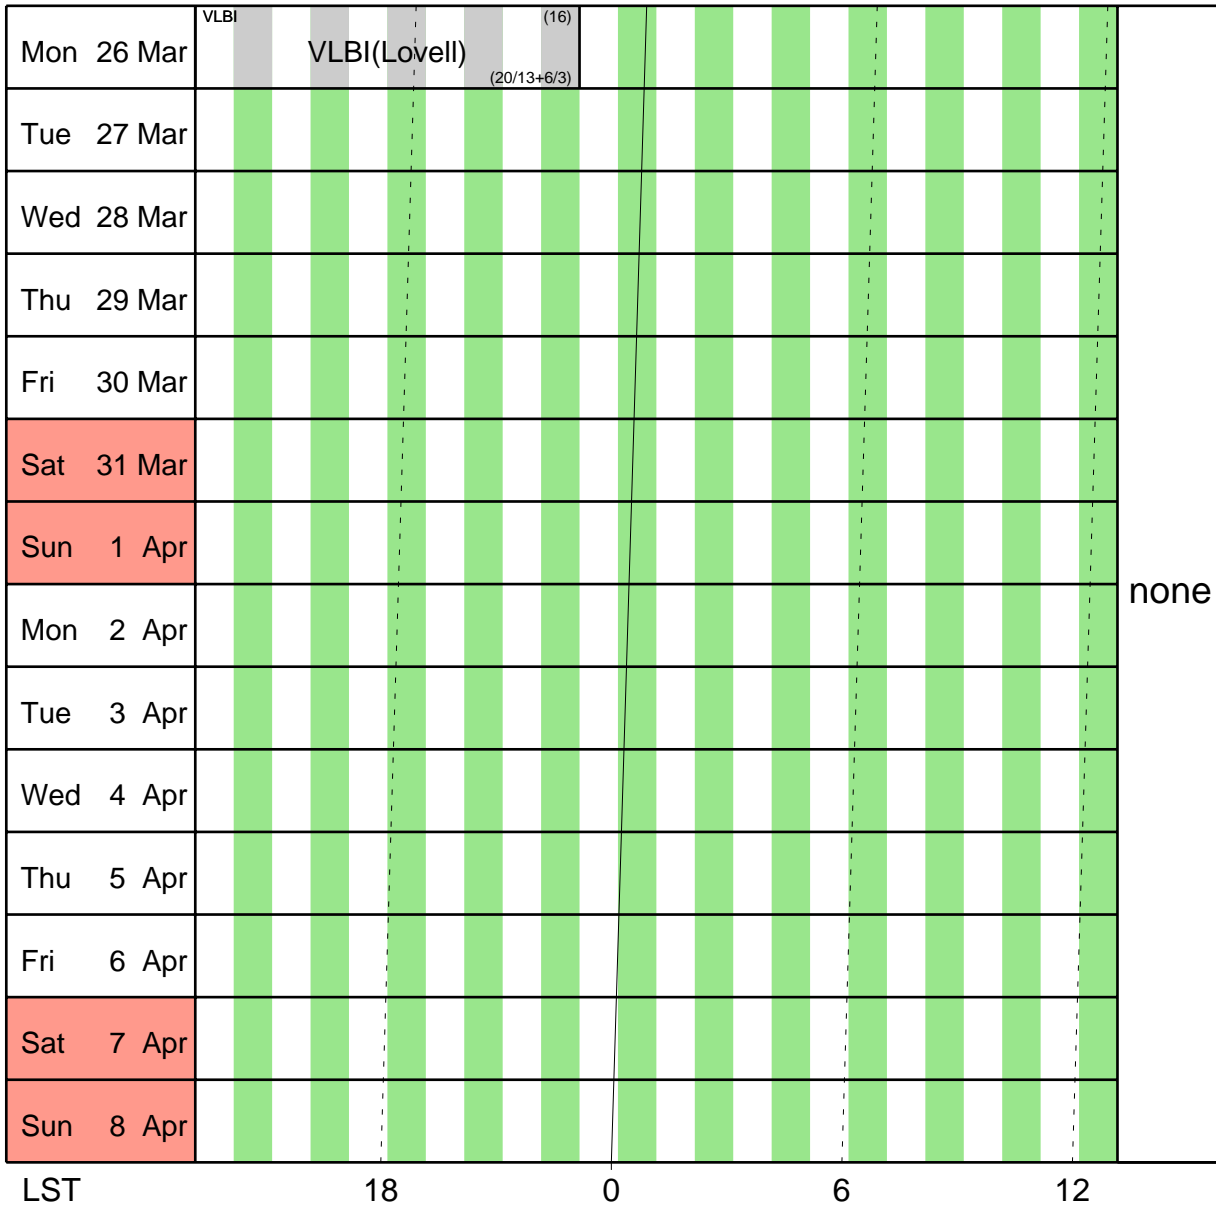

Stations

Baselines (m)

Mopra Radiotelescope

Schedule:- 1 Jan - 14 Jan

UT 14 16 18 20 22 0 2 4 6 8 10 12 14
 AEST 0 2 4 6 8 10 12 14 16 18 20 22 24

Stations

Baselines (m)

Mopra Radiotelescope

Schedule:- 15 Jan - 28 Jan

UT 14 16 18 20 22 0 2 4 6 8 10 12 14
 AEST 0 2 4 6 8 10 12 14 16 18 20 22 24

Mopra Radiotelescope

Schedule:- 29 Jan - 11 Feb

Mopra Radiotelescope

Schedule:- 12 Feb - 25 Feb

Mopra Radiotelescope

Schedule:- 26 Feb - 11 Mar

UT 14 16 18 20 22 0 2 4 6 8 10 12 14
 AEST 0 2 4 6 8 10 12 14 16 18 20 22 24

Mopra Radiotelescope

Schedule:- 12 Mar - 25 Mar

UT 14 16 18 20 22 0 2 4 6 8 10 12 14
 AEST 0 2 4 6 8 10 12 14 16 18 20 22 24

Stations

Baselines (m)

Mopra Radiotelescope

Schedule:- 26 Mar - 8 Apr

UT 14 16 18 20 22 0 2 4 6 8 10 12 14
 AEST 0 2 4 6 8 10 12 14 16 18 20 22 24

Stations

Baselines (m)