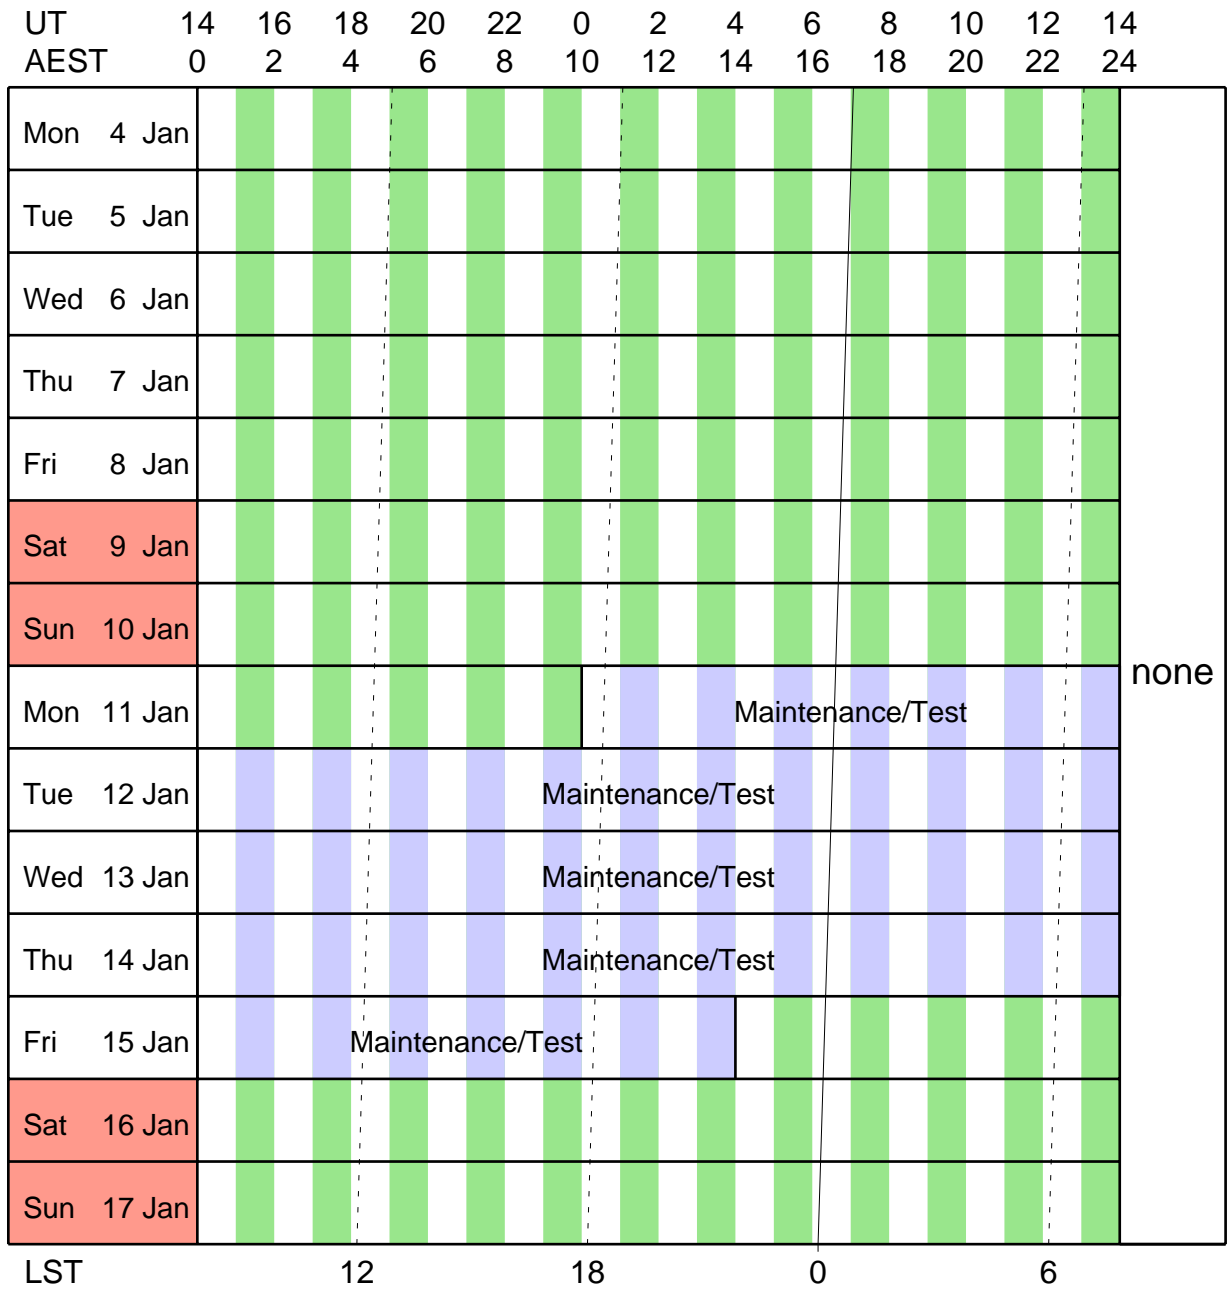

none

Mopra Radiotelescope

Schedule:- 7 Dec - 20 Dec

UT 14 16 18 20 22 0 2 4 6 8 10 12 14
 AEST 0 2 4 6 8 10 12 14 16 18 20 22 24

		14	16	18	20	22	0	2	4	6	8	10	12	14			
Date	LST	6	8	10	12	14	16	18	20	22	0	2	4	6	8		
Mon 7 Dec					eVLBI (16) VLBI (20/13+6/3)												
Tue 8 Dec					eVLBI (16) VLBI (20/13+6/3)												
Wed 9 Dec																	
Thu 10 Dec					eVLBI (16) VLBI (20/13+6/3)		VLBI			VLBI(Phillips)						(16)	
Fri 11 Dec		VLBI						VLBI(Phillips)									(16)
Sat 12 Dec		VLBI						VLBI(Phillips)									(16)
Sun 13 Dec		VLBI						VLBI(Phillips)									(16)
Mon 14 Dec		VLBI						VLBI(Phillips)									(16) none
Tue 15 Dec		VLBI(Phillips) (20/13+6/3)			eVLBI (16) VLBI (20/13+6/3)					Calibration checks							0
Wed 16 Dec								Calibration checks									0
Thu 17 Dec		Calibration checks			eVLBI (16) VLBI (20/13+6/3)					Calibration checks							0
Fri 18 Dec								Calibration checks									0
Sat 19 Dec		Calibration checks			eVLBI (16) VLBI (20/13+6/3)												0
Sun 20 Dec																	
	LST	6	8	10	12	14	16	18	20	22	0	2	4	6	8		

Mopra Radiotelescope

Schedule:- 21 Dec - 3 Jan

Mopra Radiotelescope

Schedule:- 4 Jan - 17 Jan

Mopra Radiotelescope

Schedule:- 18 Jan - 31 Jan

UT 14 16 18 20 22 0 2 4 6 8 10 12 14
 AEST 0 2 4 6 8 10 12 14 16 18 20 22 24