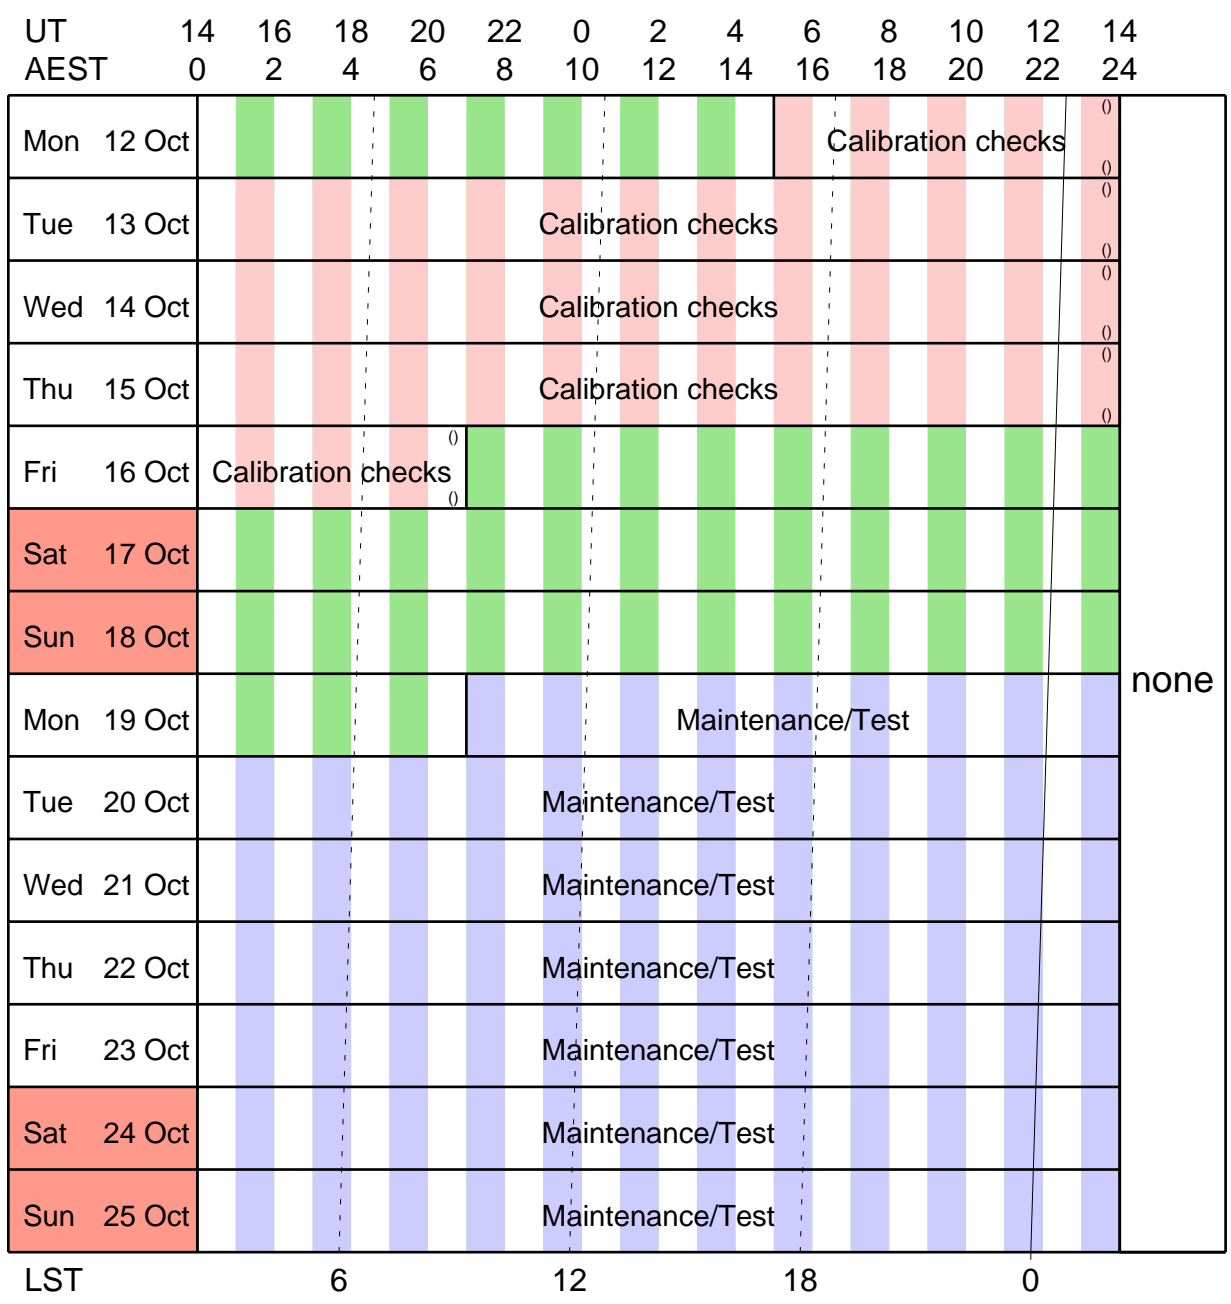

Mopra Radiotelescope

Schedule:- 12 Oct - 25 Oct