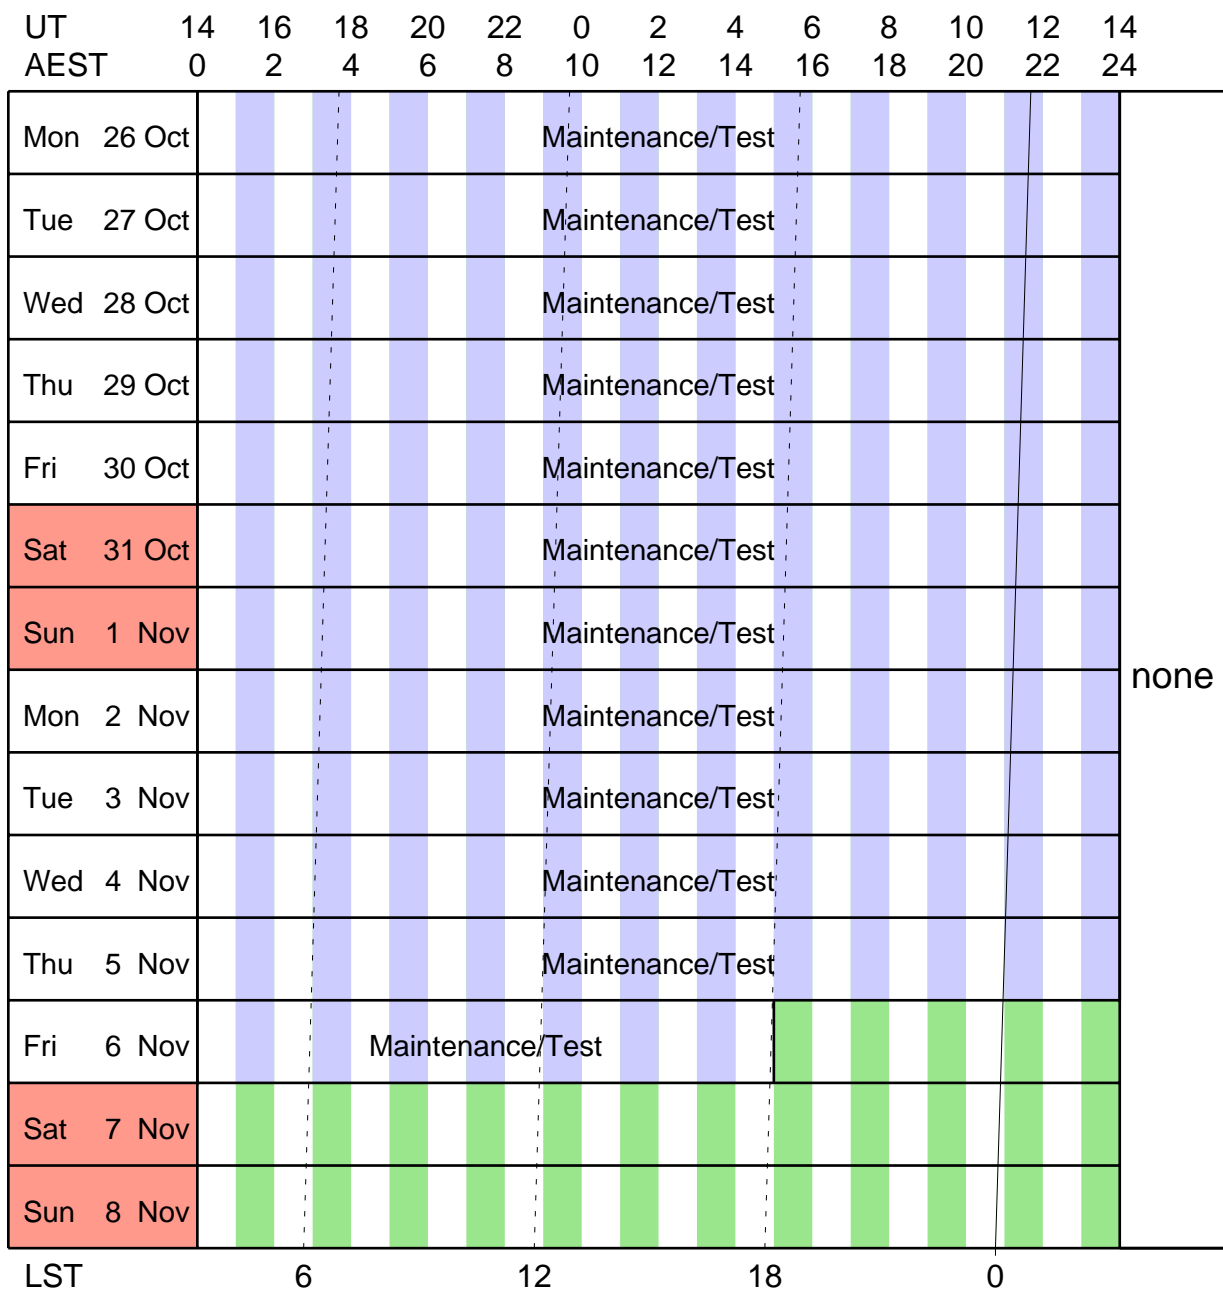

Mopra Radiotelescope Schedule:- 26 Oct - 8 Nov