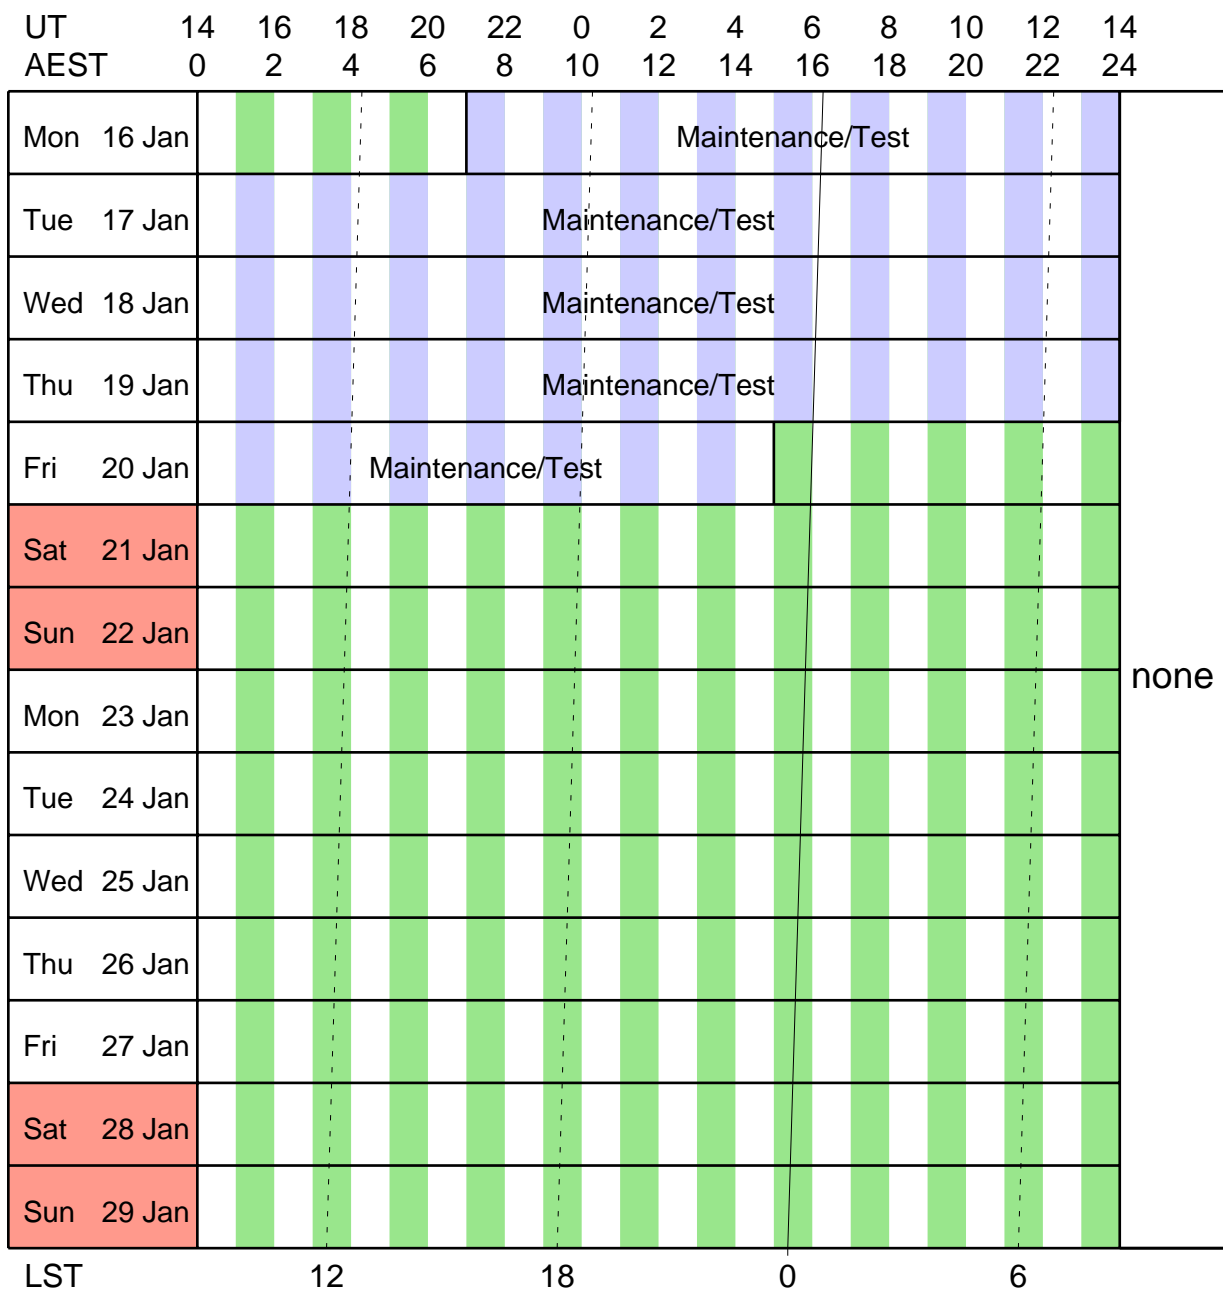

Mopra Radiotelescope Schedule:- 16 Jan - 29 Jan

none