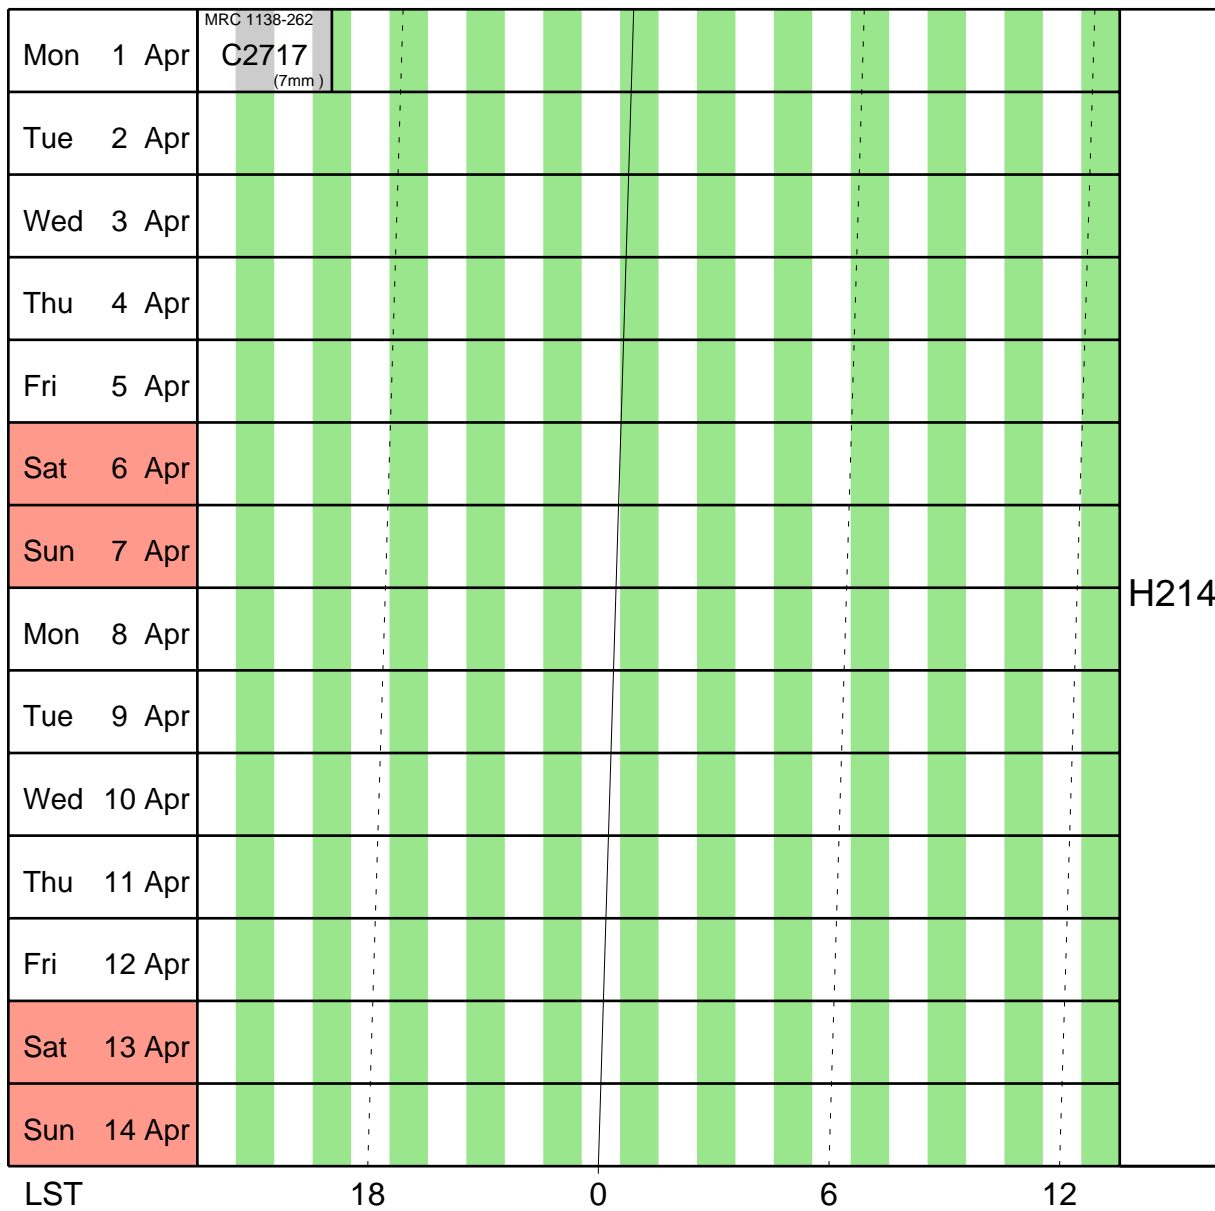

# Australia Telescope Compact Array

Schedule:- 18 Mar - 31 Mar

UT	14	16	18	20	22	0	2	4	6	8	10	12	14
AEST	0	2	4	6	8	10	12	14	16	18	20	22	24

Mon 18 Mar	VLBI (Tzioumis) (16) (20/13+6/3)											
Tue 19 Mar	VLBI (Tzioumis) (16) (20/13+6/3)											
Wed 20 Mar	VLBI (Tzioumis) (16) (20/13+6/3)											
Thu 21 Mar	VLBI (Tzioumis) (16) (20/13+6/3)				Maintenance/Test				MRC 1017-220 (1M) C2052(Emonts) (7mm)			
Fri 22 Mar	C2052 (7mm)	SPT 2146-55 (1M)	C2744(Aravena) (7mm)	C1929					MRC 1017-220 (1M) C2052(Emonts) (7mm)			
Sat 23 Mar	C2052 (7mm)	SPT 2146-55 (1M)	C2744(Aravena) (7mm)					MRC 1017-220 (1M) C2052(Emonts) (7mm)				
Sun 24 Mar	C2052 (7mm)	SPT 2103-60 (1M)	C2744(Aravena) (7mm)					MRC 1138-262 (1M) C2717(Emonts) (7mm)				
Mon 25 Mar	MRC 1138-262 (7mm)	SPT 2103-60 (1M)	C2744 (7mm)	Maintenance/Test				MRC 1138-262 (1M) C2717(Emonts) (7mm)				
Tue 26 Mar	MRC 1138-262 (7mm)	C2717 (7mm)	Maintenance/Test				MRC 1138-262 (1M) C2717(Emonts) (7mm)					
Wed 27 Mar	MRC 1138-262 (7mm)	C2717 (7mm)	Maintenance/Test				MRC 1138-262 (1M) C2717(Emonts) (7mm)					
Thu 28 Mar	MRC 1138-262 (7mm)	C2717 (7mm)	Maintenance/Test				MRC 1138-262 (1M) C2717(Emonts) (7mm)					
Fri 29 Mar	MRC 1138-262 (7mm)	SPT 2147-50 (1M)	C2744(Aravena) (7mm)					MRC 1138-262 (1M) C2717(Emonts) (7mm)				
Sat 30 Mar	MRC 1138-262 (7mm)	SPT 2147-50 (1M)	C2744(Aravena) (7mm)					MRC 1138-262 (1M) C2717(Emonts) (7mm)				
Sun 31 Mar	MRC 1138-262 (7mm)	SPT 2147-50 (1M)	C2744(Aravena) (7mm)					MRC 1138-262 (1M) C2717(Emonts) (7mm)				

H214

LST 18 0 6 12

Stations

Baselines (m)

H214 W98 N5 N14 W104 W113 W392

82,92,132,138,138,144,216,230,240,247,4270,4378,4383,4408,4500

# Australia Telescope Compact Array

Schedule:- 1 Apr - 14 Apr

UT 14 16 18 20 22 0 2 4 6 8 10 12 14  
 AEST 0 2 4 6 8 10 12 14 16 18 20 22 24

Stations H214 W98 N5 N14 W104 W113 W392 Baselines (m) 82,92,132,138,138,144,216,230,240,247,4270,4378,4383,4408,4500