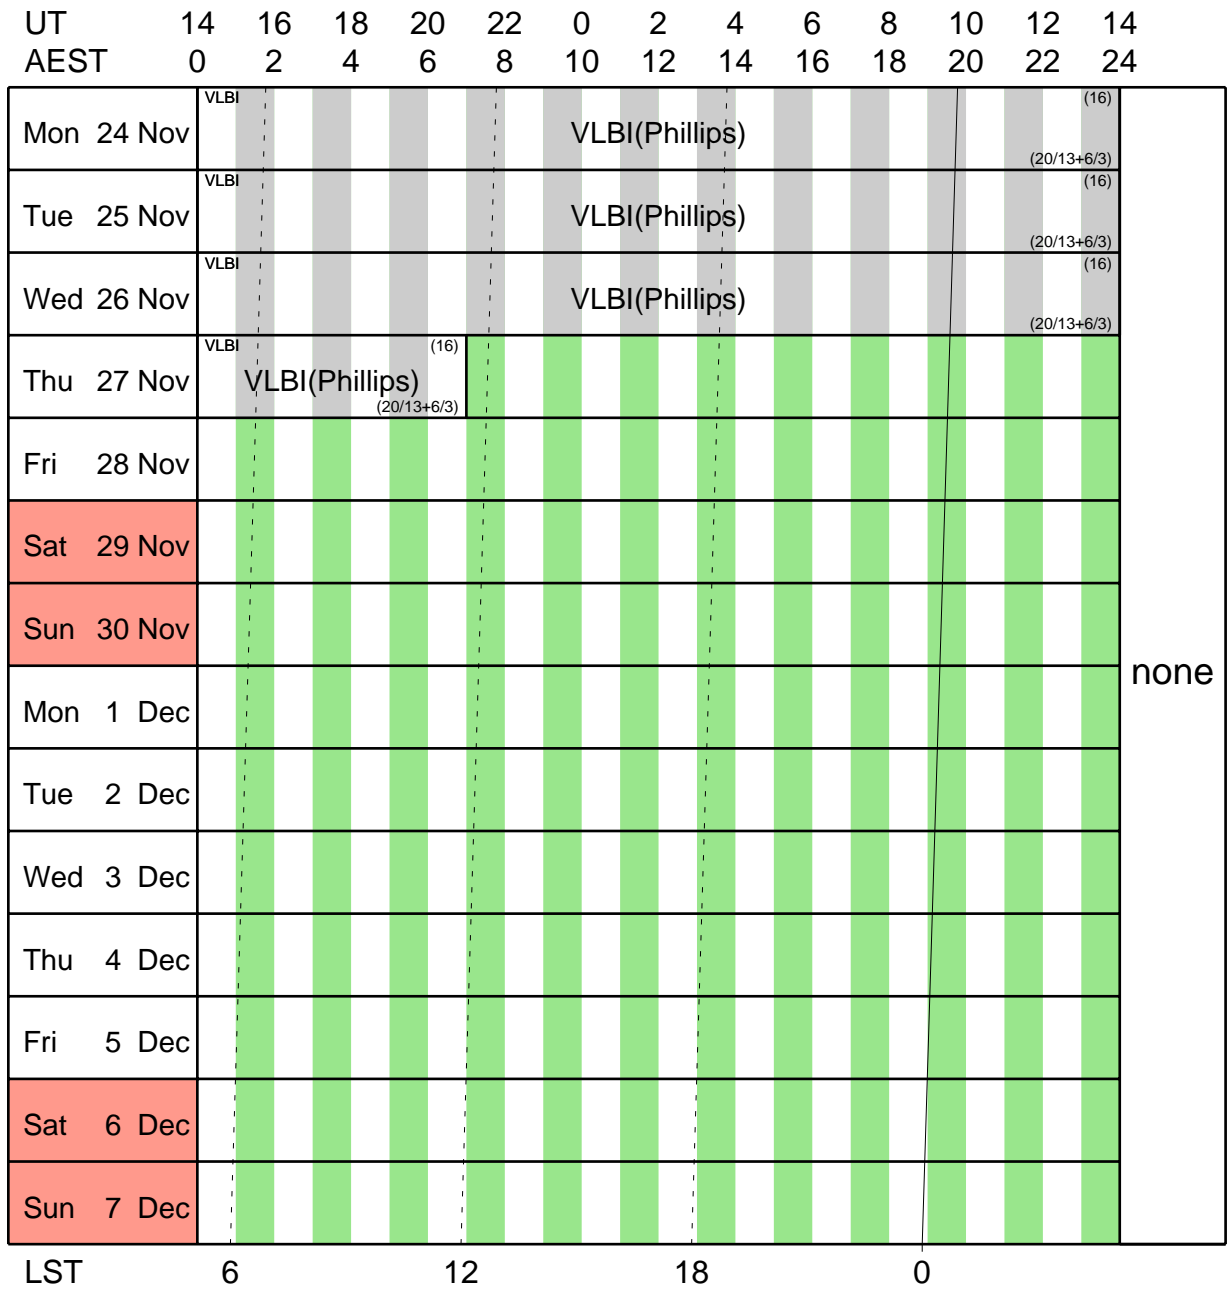

none

Mopra Radiotelescope Schedule:- 27 Oct - 9 Nov

Mopra Radiotelescope Schedule:- 10 Nov - 23 Nov

Mopra Radiotelescope Schedule:- 24 Nov - 7 Dec

Mopra Radiotelescope

Schedule:- 8 Dec - 21 Dec

Mopra Radiotelescope

Schedule:- 22 Dec - 4 Jan

Mopra Radiotelescope

Schedule:- 5 Jan - 18 Jan

Mopra Radiotelescope

Schedule:- 19 Jan - 1 Feb

Mopra Radiotelescope

Schedule:- 2 Feb - 15 Feb

Mopra Radiotelescope

Schedule:- 16 Feb - 1 Mar

	14	16	18	20	22	0	2	4	6	8	10	12	14
UT	14	16	18	20	22	0	2	4	6	8	10	12	14
AEST	0	2	4	6	8	10	12	14	16	18	20	22	24
Mon 16 Feb													
Tue 17 Feb													
Wed 18 Feb													
Thu 19 Feb													
Fri 20 Feb													
Sat 21 Feb													
Sun 22 Feb													
Mon 23 Feb													
Tue 24 Feb													
Wed 25 Feb													
Thu 26 Feb													
Fri 27 Feb													
Sat 28 Feb													
Sun 1 Mar													
LST	12		18		0		6						