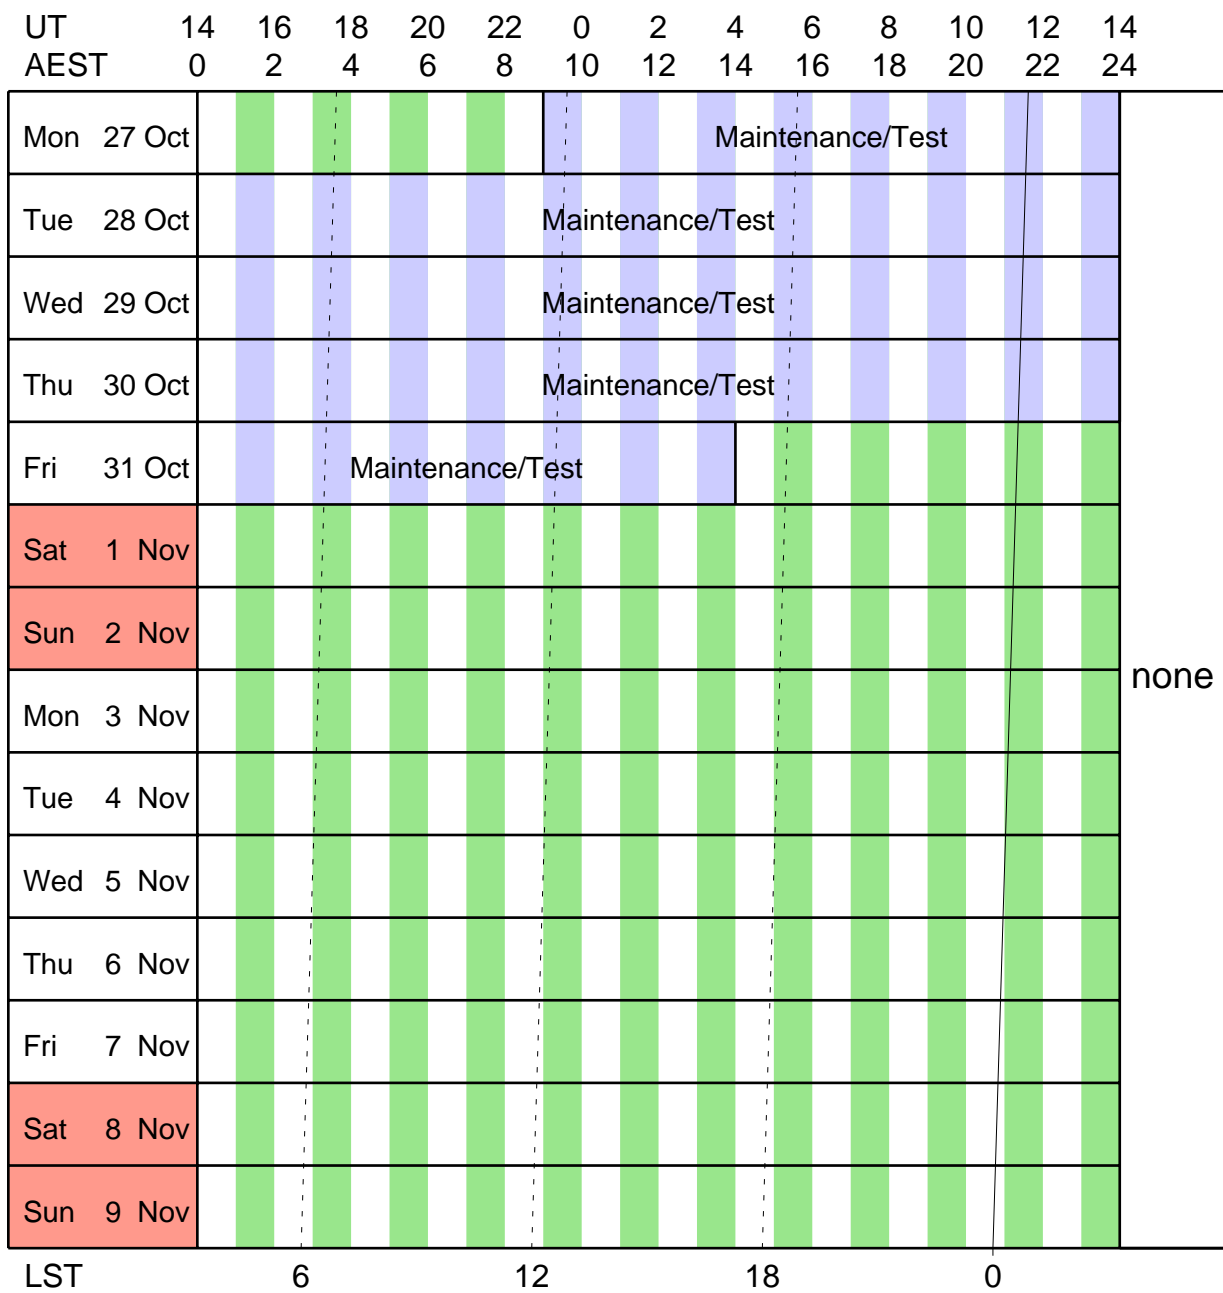

none

Mopra Radiotelescope Schedule:- 27 Oct - 9 Nov

Mopra Radiotelescope Schedule:- 10 Nov - 23 Nov

Mopra Radiotelescope Schedule:- 24 Nov - 7 Dec

Mopra Radiotelescope

Schedule:- 8 Dec - 21 Dec

Mopra Radiotelescope

Schedule:- 22 Dec - 4 Jan

Mopra Radiotelescope

Schedule:- 5 Jan - 18 Jan

Mopra Radiotelescope

Schedule:- 19 Jan - 1 Feb

Mopra Radiotelescope

Schedule:- 2 Feb - 15 Feb

Mopra Radiotelescope

Schedule:- 16 Feb - 1 Mar

	14	16	18	20	22	0	2	4	6	8	10	12	14
UT	14	16	18	20	22	0	2	4	6	8	10	12	14
AEST	0	2	4	6	8	10	12	14	16	18	20	22	24
Mon 16 Feb													
Tue 17 Feb													
Wed 18 Feb													
Thu 19 Feb													
Fri 20 Feb													
Sat 21 Feb													
Sun 22 Feb													
Mon 23 Feb													
Tue 24 Feb													
Wed 25 Feb													
Thu 26 Feb													
Fri 27 Feb													
Sat 28 Feb													
Sun 1 Mar													
LST	12		18		0		6						