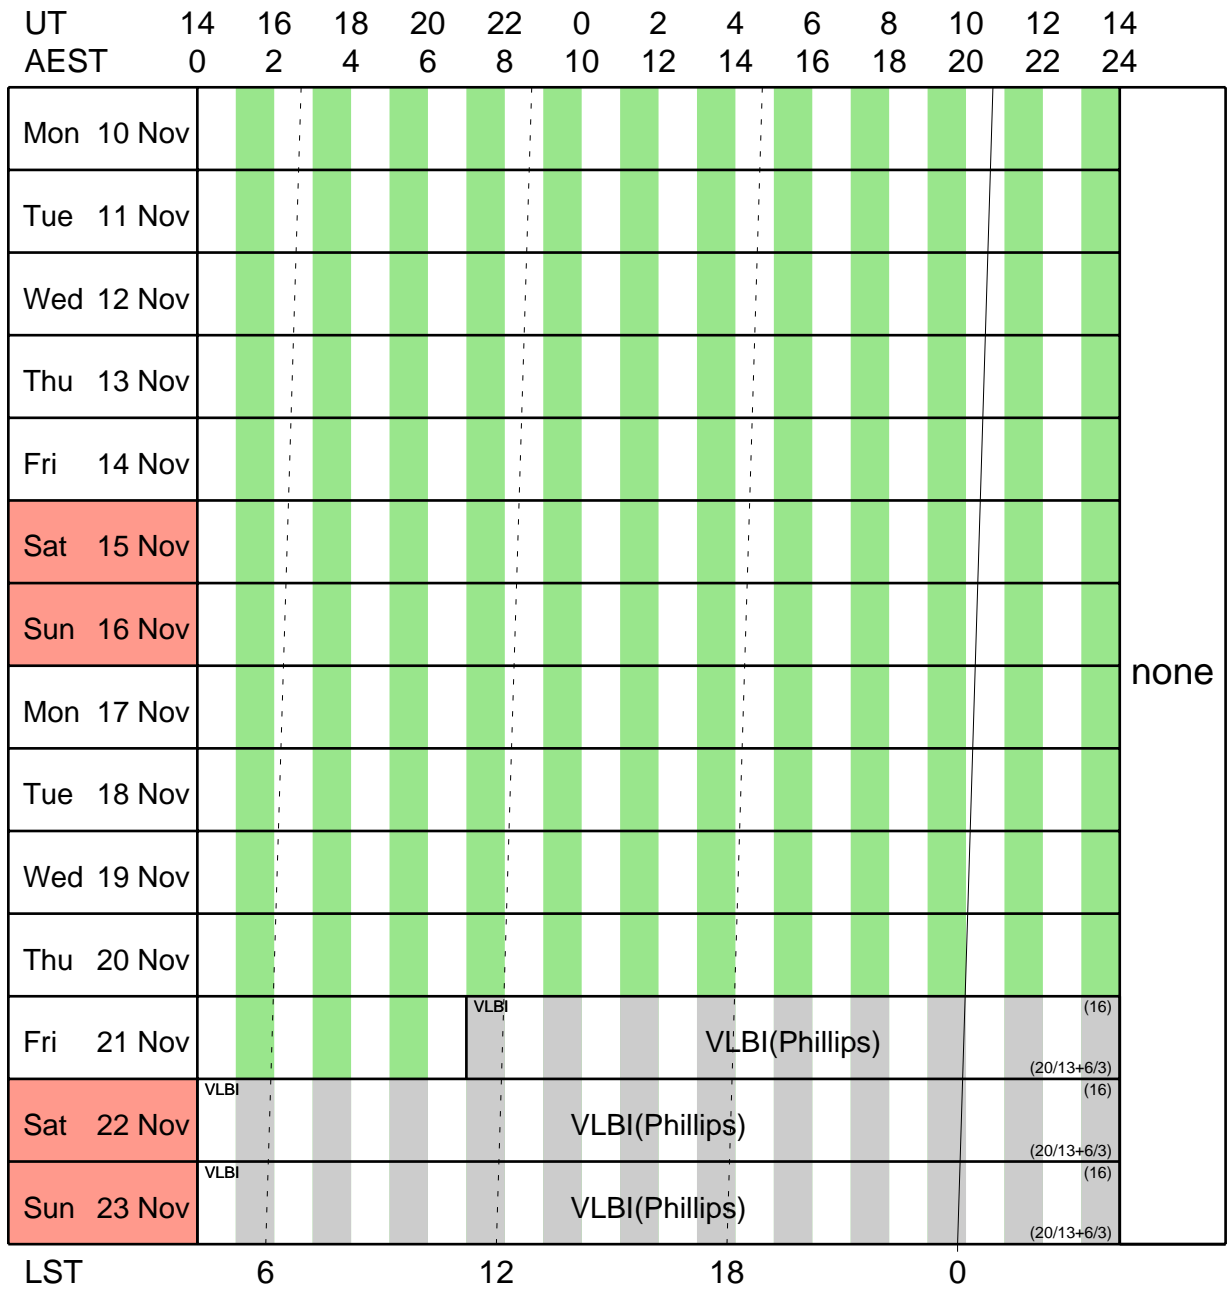

none

Mopra Radiotelescope

Schedule:- 13 Oct - 26 Oct

UT 14 16 18 20 22 0 2 4 6 8 10 12 14
 AEST 0 2 4 6 8 10 12 14 16 18 20 22 24

	NAOJ	(MOPS)	UNSW++	(MOPS)
Mon 13 Oct	NAOJ(Iguchi)	(3mm)	Maintenance/Test	UNSW(Burton/Rowell)
Tue 14 Oct	UNSW++	UNSW(Burton/Rowell)		(MOPS)
Wed 15 Oct	UNSW++	UNSW(Burton/Rowell)		(MOPS)
Thu 16 Oct	UNSW++	UNSW(Burton/Rowell)		(MOPS)
Fri 17 Oct	UNSW++	UNSW(Burton/Rowell)		(MOPS)
Sat 18 Oct	UNSW++	UNSW(Burton/Rowell)		(MOPS)
Sun 19 Oct	UNSW++	UNSW(Burton/Rowell)		(MOPS)
Mon 20 Oct	UNSW++	UNSW(Burton/Rowell)	(MOPS)	(3mm)
Tue 21 Oct				
Wed 22 Oct				
Thu 23 Oct				
Fri 24 Oct				
Sat 25 Oct				
Sun 26 Oct				
LST	6	12	18	0

none

Mopra Radiotelescope Schedule:- 27 Oct - 9 Nov

Mopra Radiotelescope Schedule:- 10 Nov - 23 Nov

Mopra Radiotelescope Schedule:- 24 Nov - 7 Dec

Mopra Radiotelescope

Schedule:- 8 Dec - 21 Dec

Mopra Radiotelescope

Schedule:- 22 Dec - 4 Jan

Mopra Radiotelescope

Schedule:- 5 Jan - 18 Jan

Mopra Radiotelescope

Schedule:- 19 Jan - 1 Feb

Mopra Radiotelescope

Schedule:- 2 Feb - 15 Feb

Mopra Radiotelescope

Schedule:- 16 Feb - 1 Mar

	14	16	18	20	22	0	2	4	6	8	10	12	14
UT	14	16	18	20	22	0	2	4	6	8	10	12	14
AEST	0	2	4	6	8	10	12	14	16	18	20	22	24
Mon 16 Feb													
Tue 17 Feb													
Wed 18 Feb													
Thu 19 Feb													
Fri 20 Feb													
Sat 21 Feb													
Sun 22 Feb													
Mon 23 Feb													
Tue 24 Feb													
Wed 25 Feb													
Thu 26 Feb													
Fri 27 Feb													
Sat 28 Feb													
Sun 1 Mar													
LST	12		18		0		6						