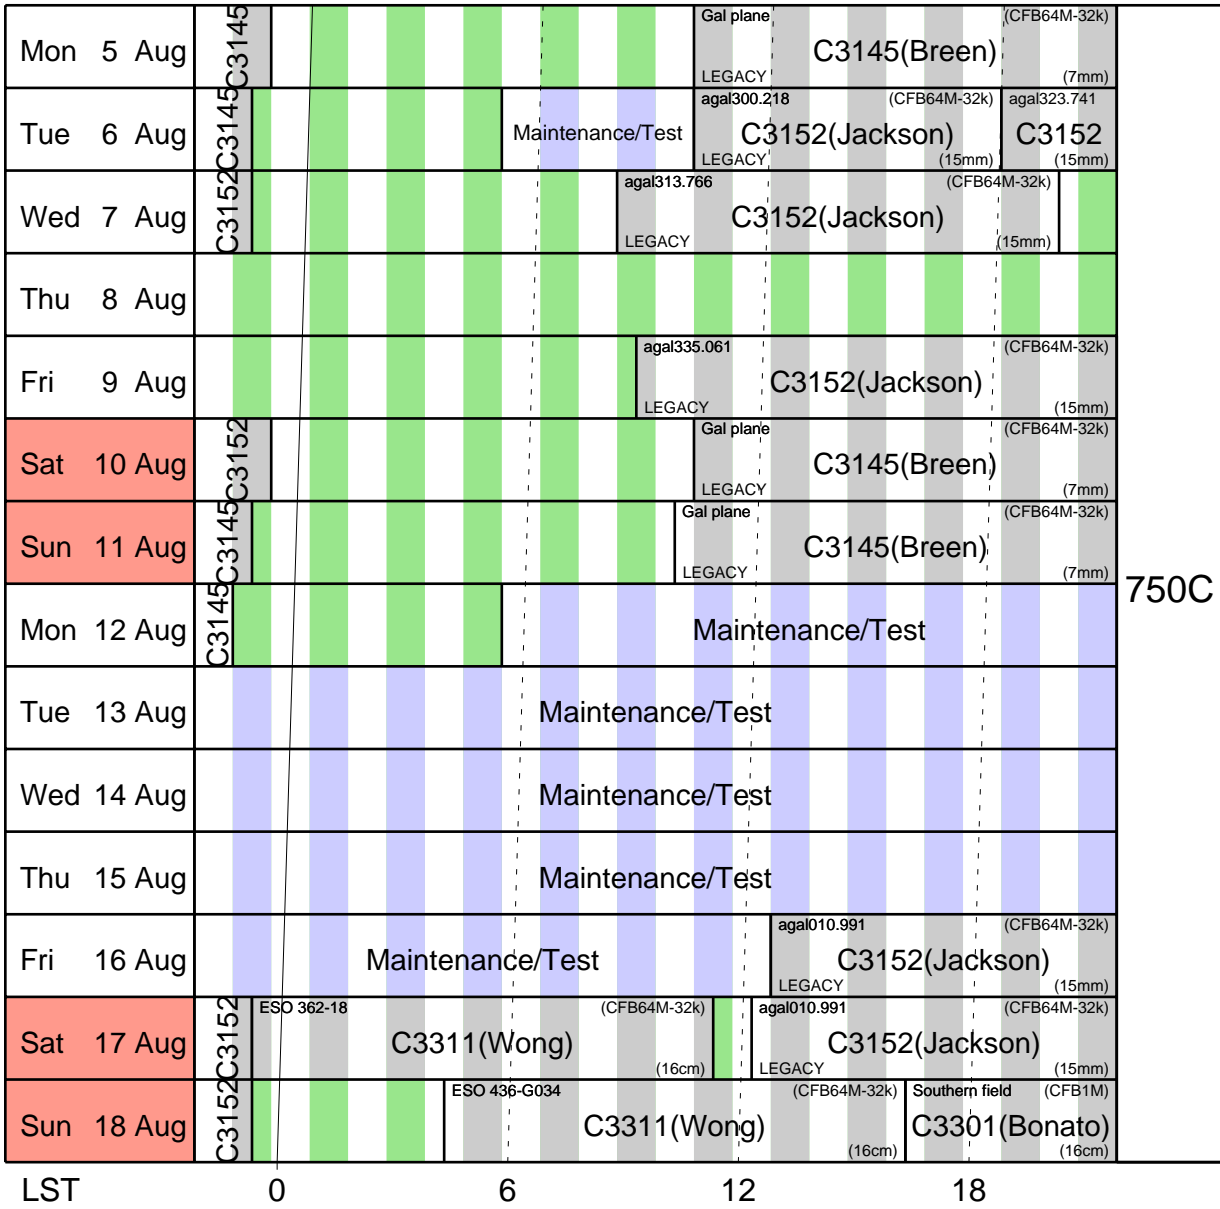

# Australia Telescope Compact Array

Schedule:- 5 Aug - 18 Aug

UT 14 16 18 20 22 0 2 4 6 8 10 12 14  
 AEST 0 2 4 6 8 10 12 14 16 18 20 22 24

Stations 750C W64 W84 W100 W110 W113 W392 Baselines (m) 46,153,199,245,306,398,444,551,704,750,4270,4316,4469,4714,5020