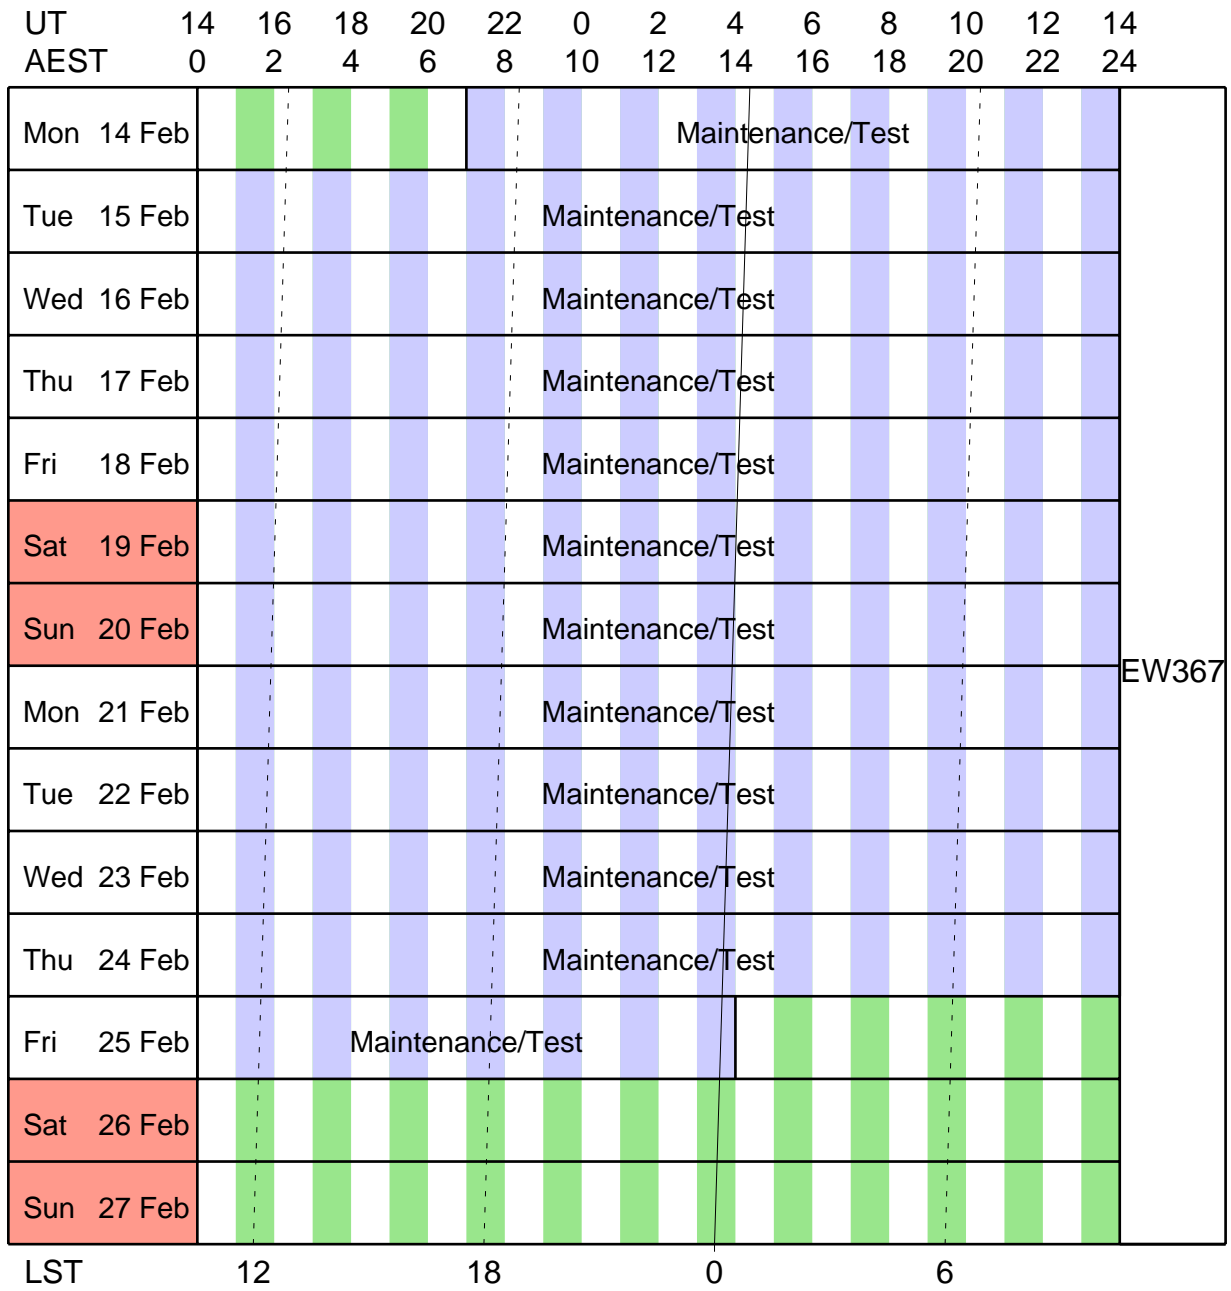

Australia Telescope Compact Array

Schedule:- 14 Feb - 27 Feb

Stations

Baselines (m)

EW367W104 W110 W113 W124 W128 W392 46,61,92,138,168,214,230,276,306,367,4041,4102,4270,4316,4408