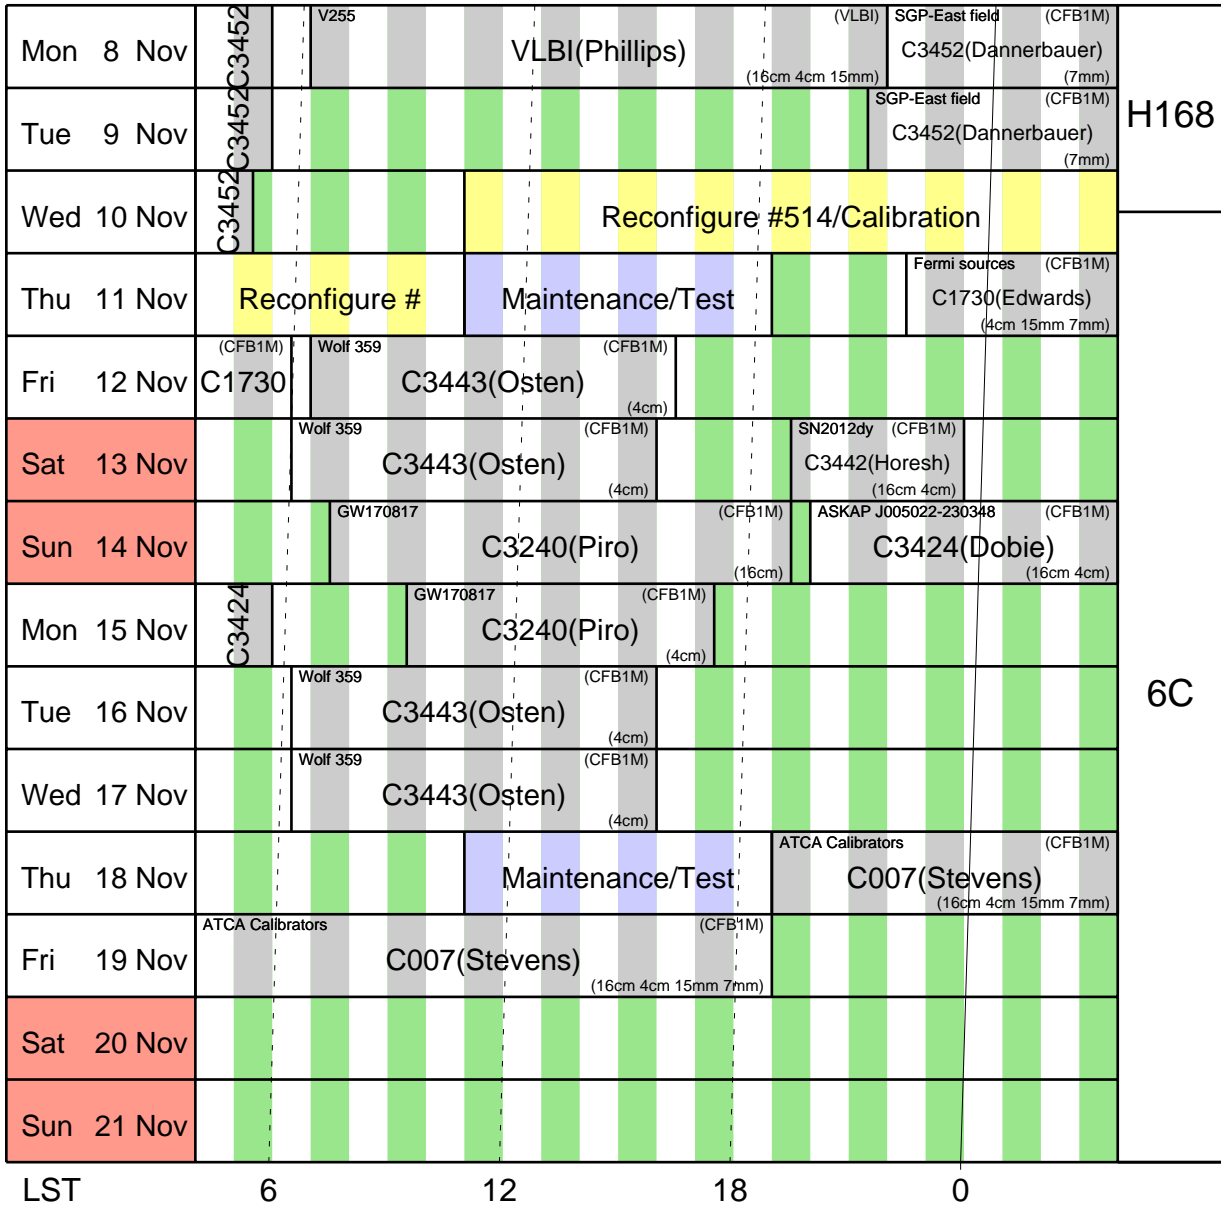

Australia Telescope Compact Array

Schedule:- 8 Nov - 21 Nov

UT 14 16 18 20 22 0 2 4 6 8 10 12 14
AEST 0 2 4 6 8 10 12 14 16 18 20 22 24

Stations Baselines (m)
H168 W100 N11 N7 W104 W111 W392 61,61,107,111,132,141,168,171,185,192,4301,4379,4381,4408,4469
6C W0 W10 W113 W140 W182 W392 153,413,643,1056,1577,1730,1990,2143,2633,2786,3214,3857,4270,5847,6000