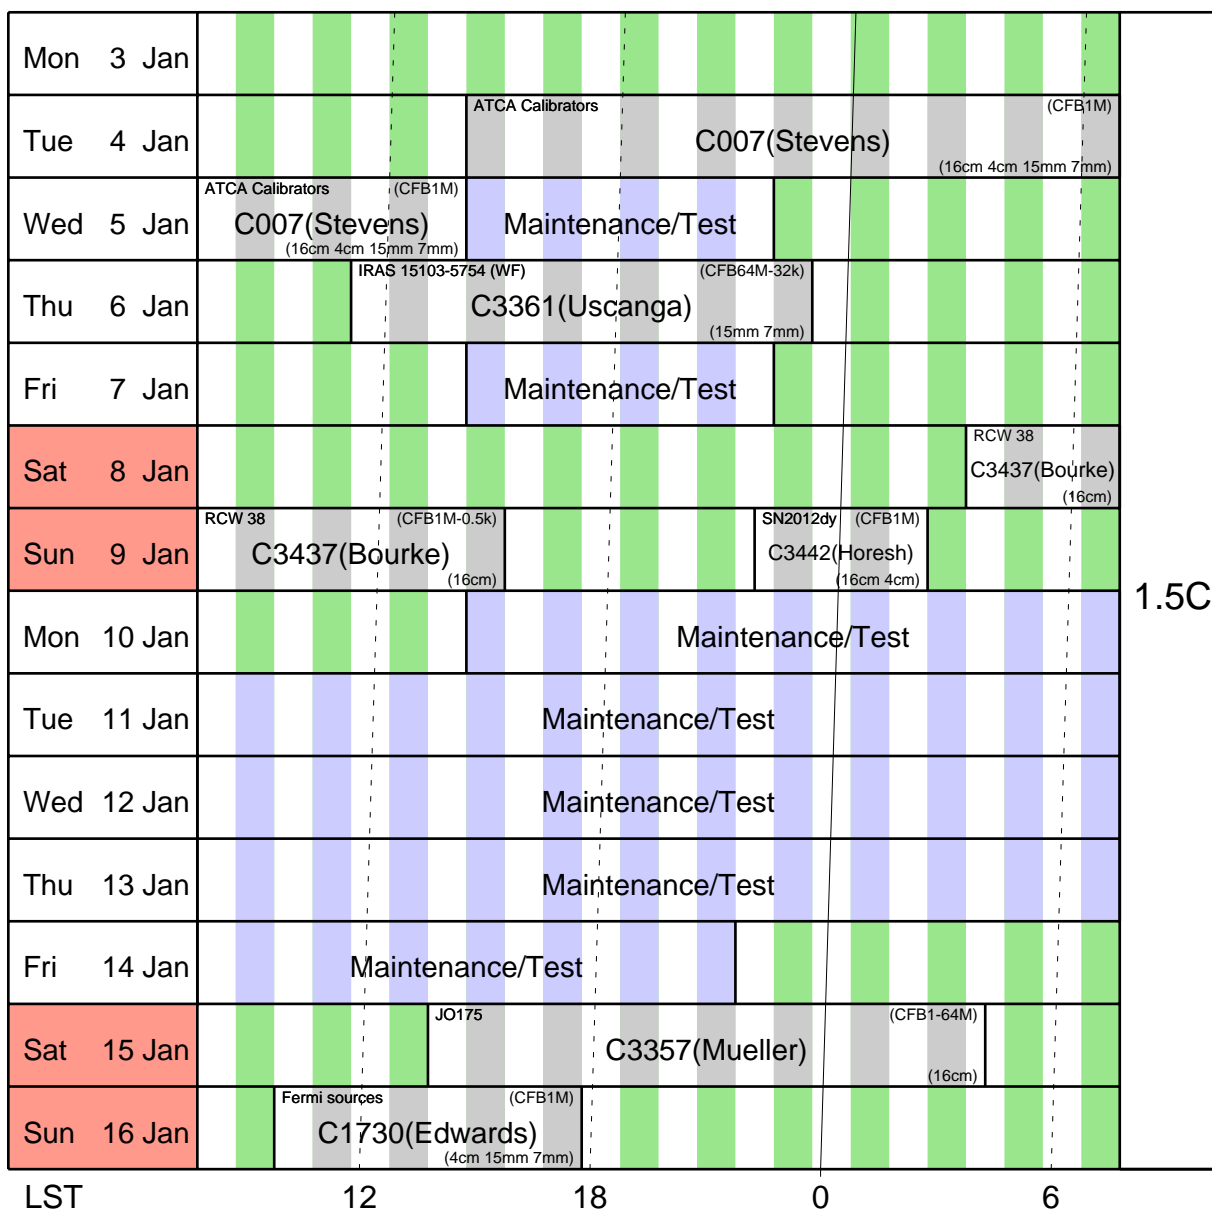

Schedule:- 3 Jan - 16 Jan

UT 14 16 18 20 22 0 2 4 6 8 10 12 14
 AEST 0 2 4 6 8 10 12 14 16 18 20 22 24

Stations Baselines (m)
 1.5C W98 W128 W173 W190 W195 W392 77,260,337,459,689,949,1026,1148,1408,1485,3015,3092,3352,4041,4500