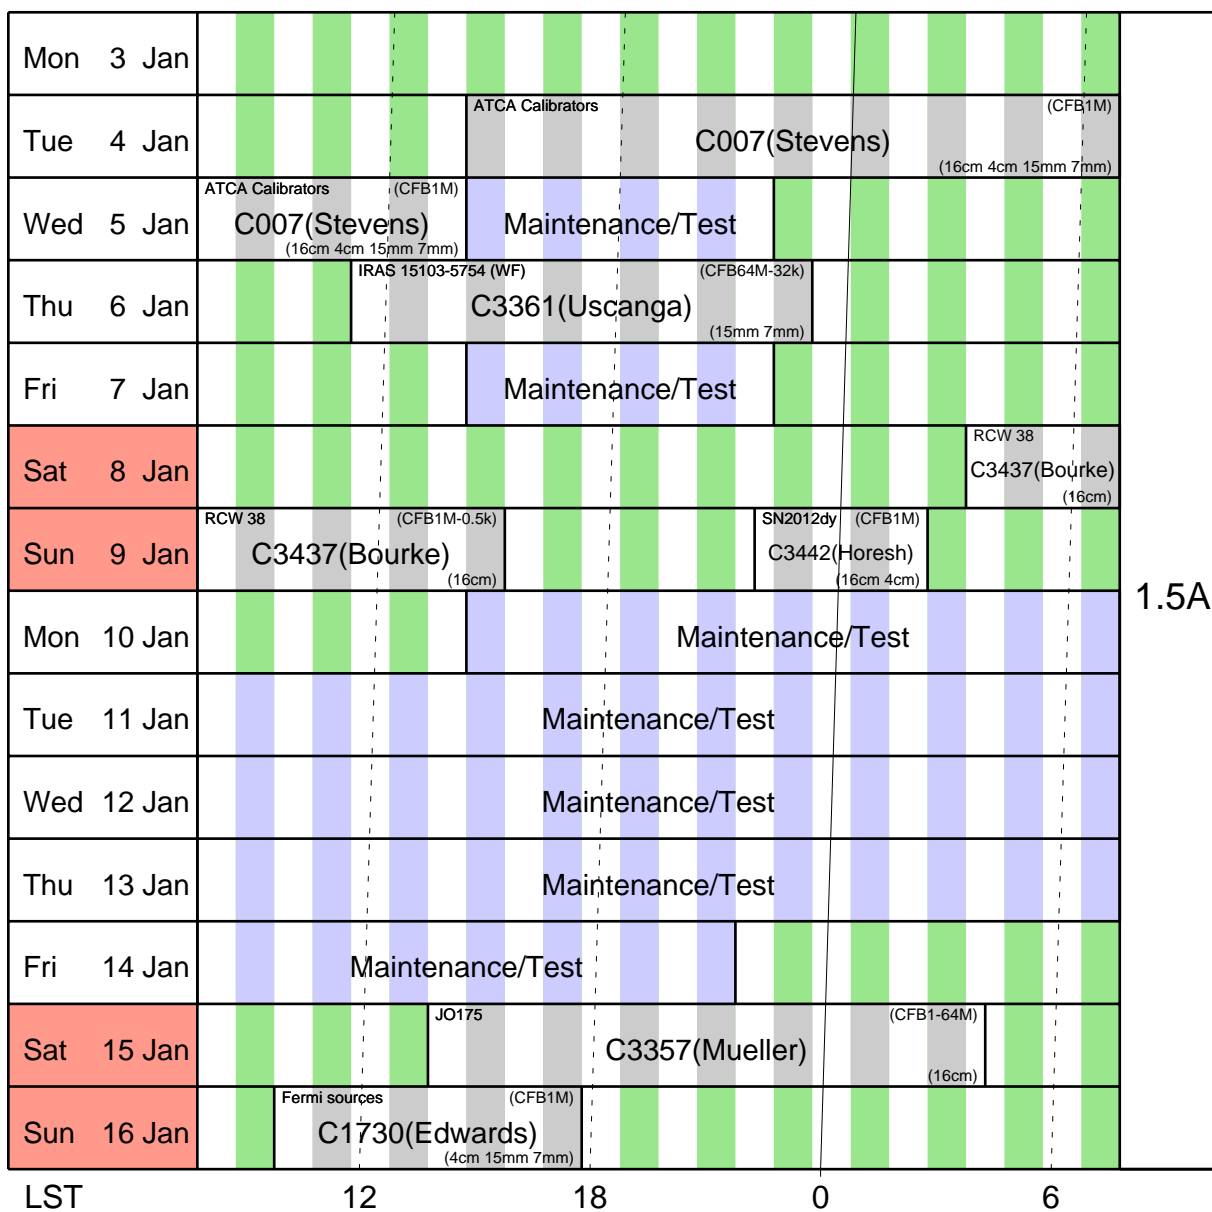

Australia Telescope Compact Array

Schedule:- 3 Jan - 16 Jan

UT 14 16 18 20 22 0 2 4 6 8 10 12 14
AEST 0 2 4 6 8 10 12 14 16 18 20 22 24

Stations Baselines (m)
1.5A W100 W110 W147 W168 W196 W392 153,321,429,566,719,750,888,1041,1316,1469,3000,3429,3750,4316,4469