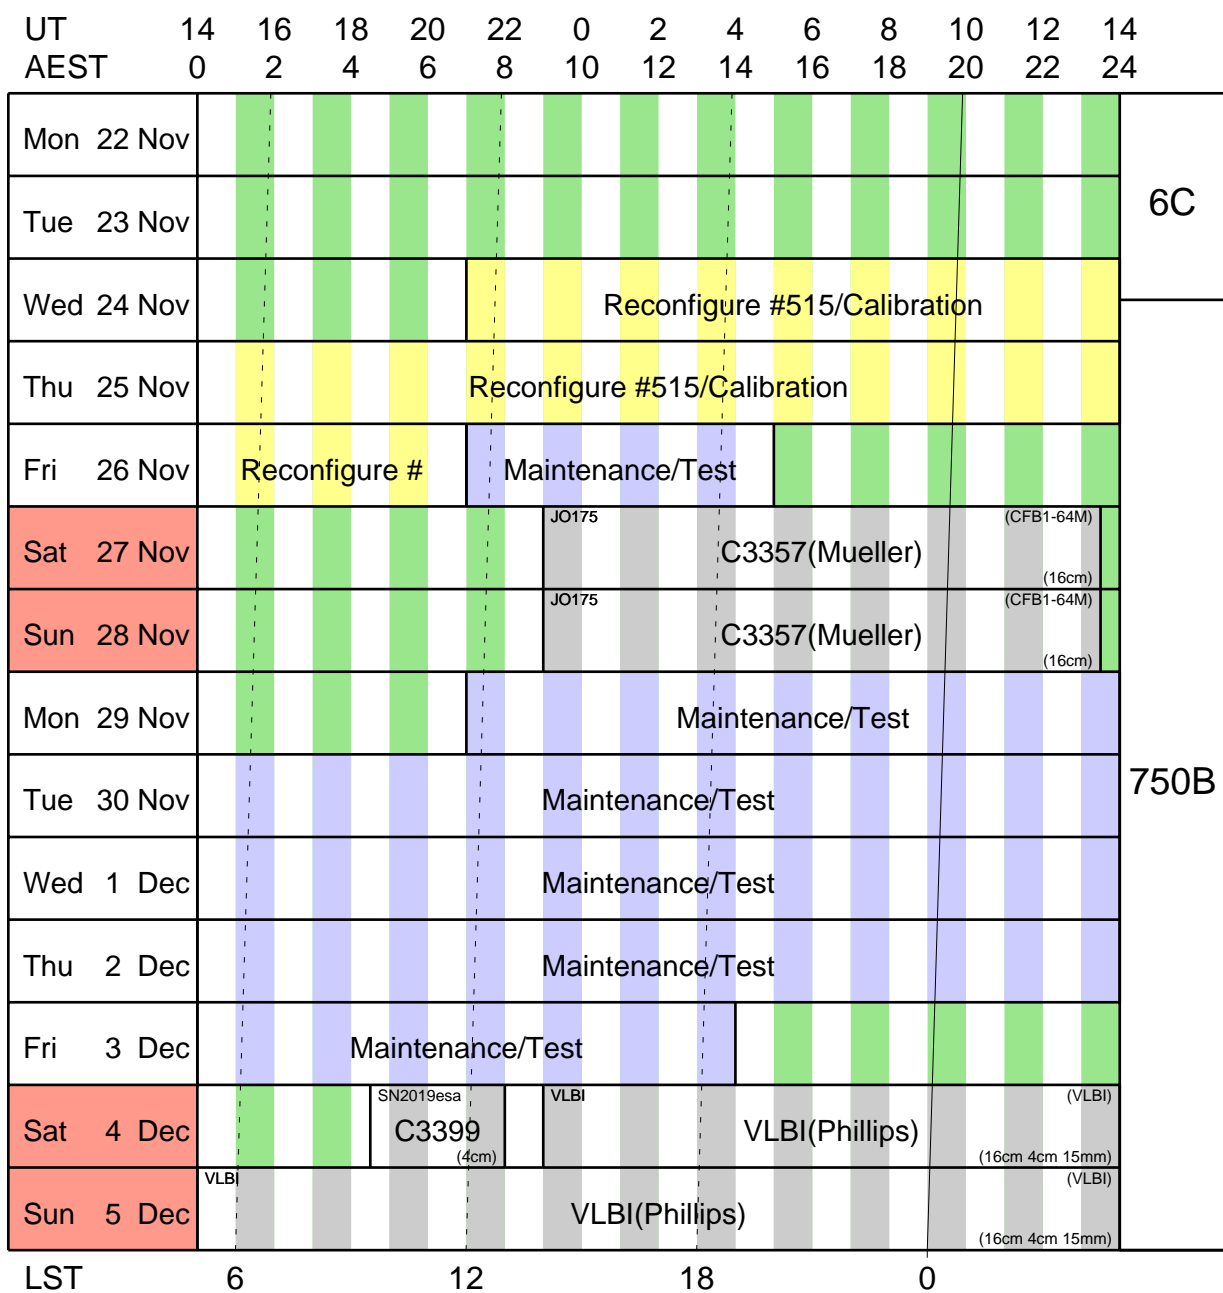

Australia Telescope Compact Array

Schedule:- 22 Nov - 5 Dec

Stations

Baselines (m)

6C W0 W10 W113 W140 W182 W392 153,413,643,1056,1577,1730,1990,2143,2633,2786,3214,3857,4270,5847,6000
750B W98 W109 W113 W140 W148 W392 61,122,168,230,413,474,536,597,643,765,3735,3857,4270,4332,4500