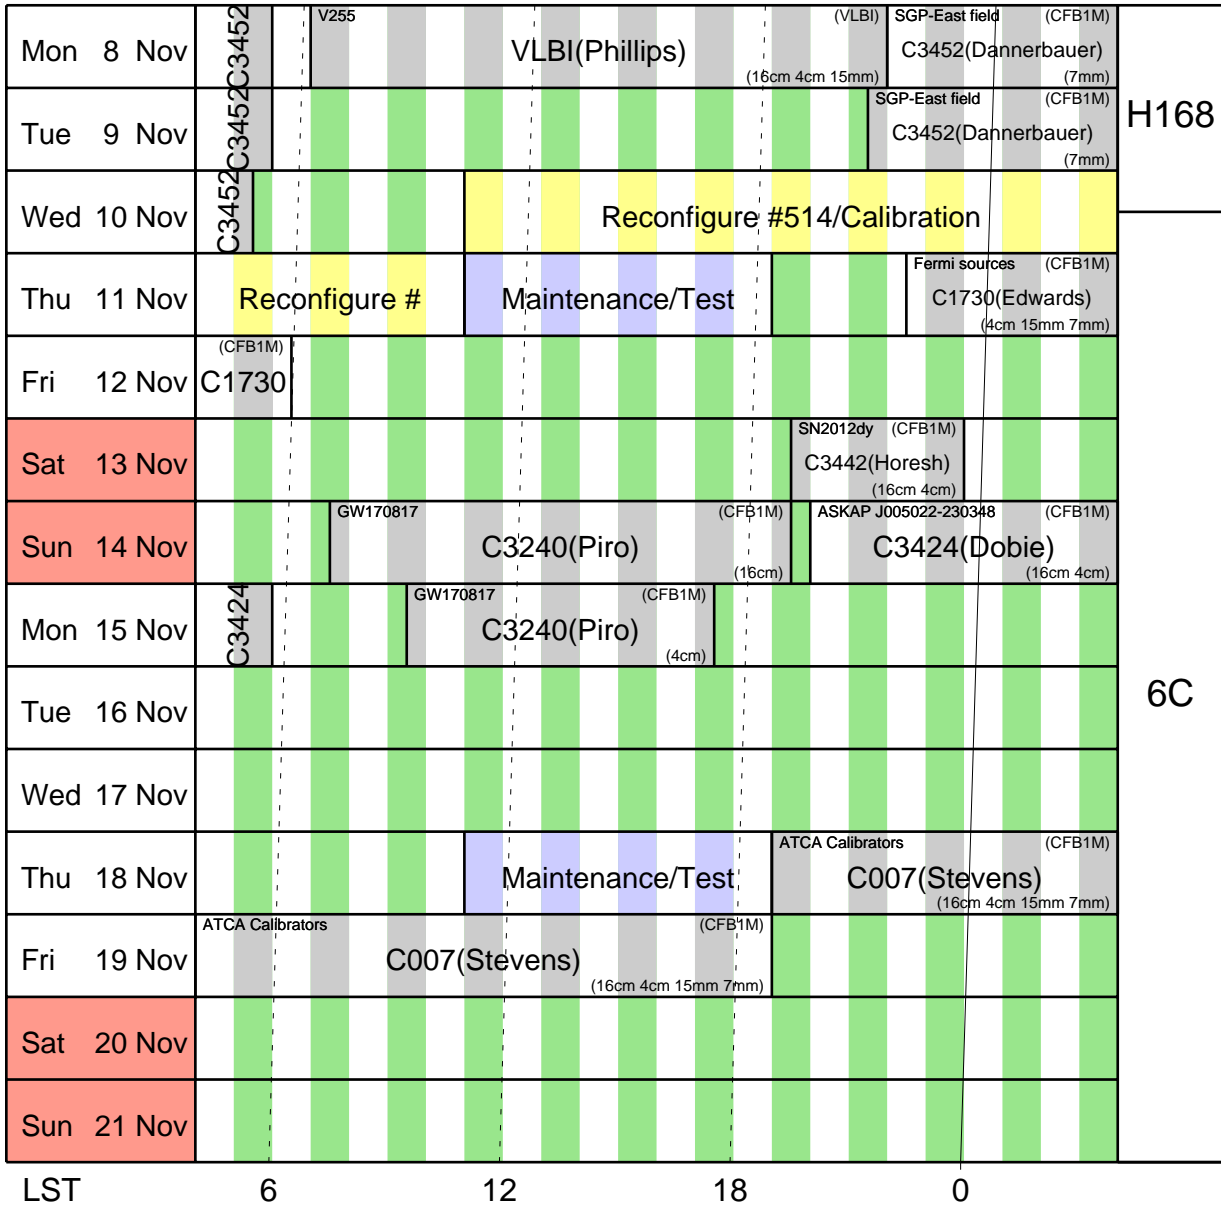

Australia Telescope Compact Array

Schedule:- 8 Nov - 21 Nov

UT 14 16 18 20 22 0 2 4 6 8 10 12 14
AEST 0 2 4 6 8 10 12 14 16 18 20 22 24

Stations Baselines (m)
H168 W100 N11 N7 W104 W111 W392 61,61,107,111,132,141,168,171,185,192,4301,4379,4381,4408,4469
6C W0 W10 W113 W140 W182 W392 153,413,643,1056,1577,1730,1990,2143,2633,2786,3214,3857,4270,5847,6000