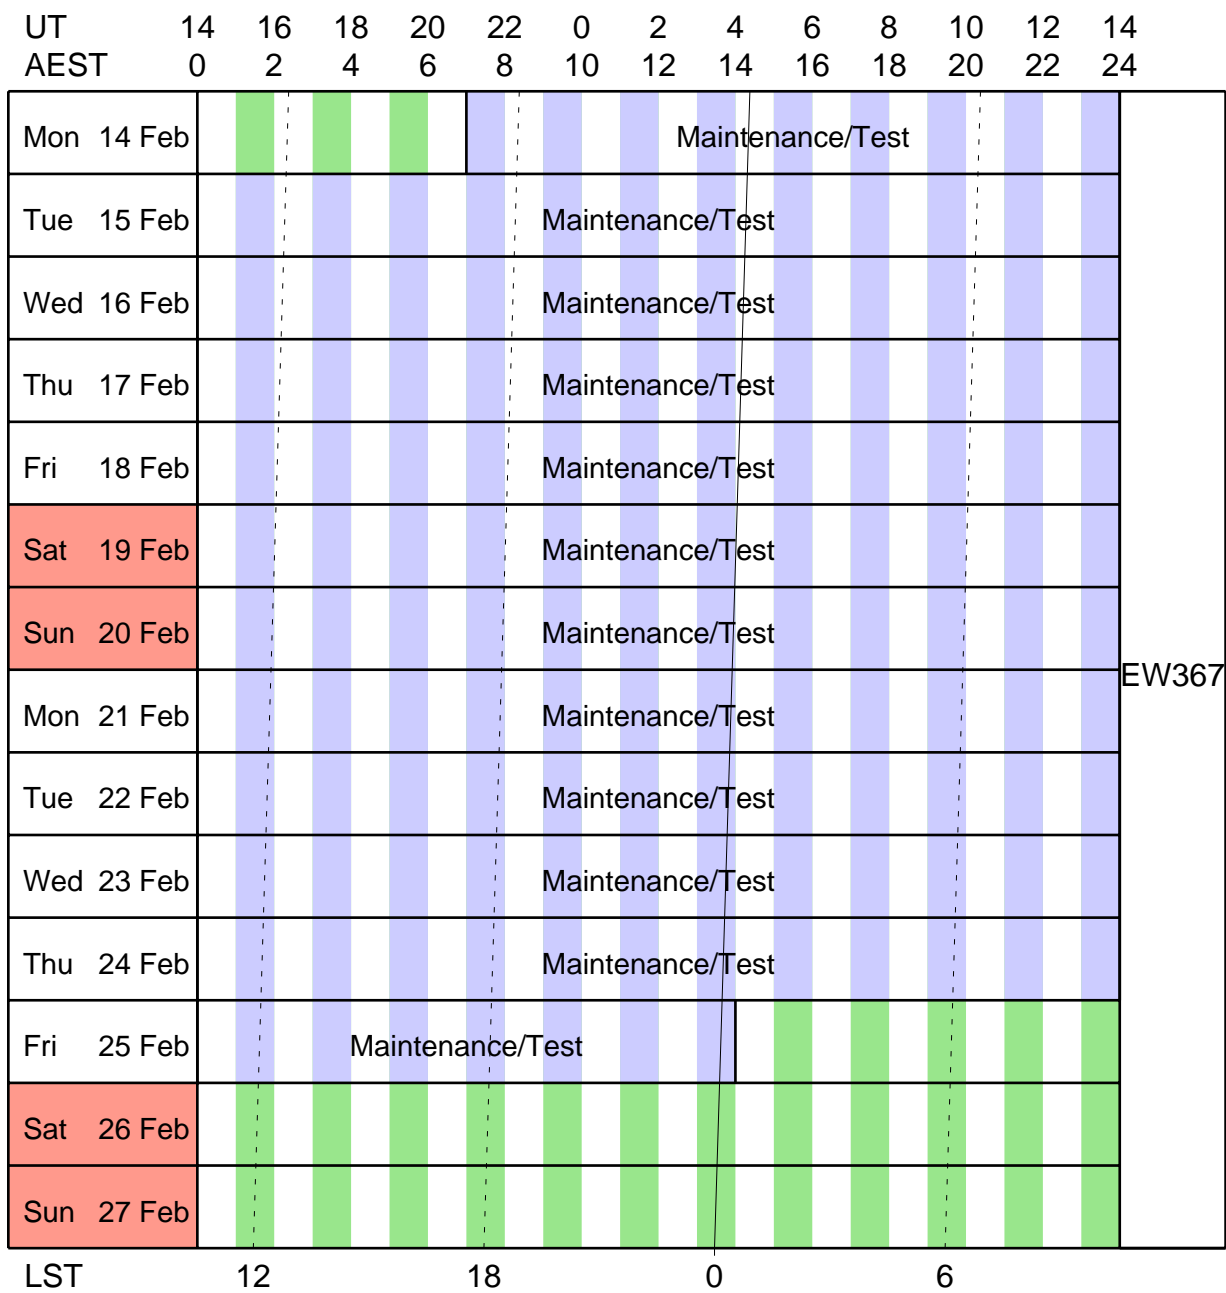

Australia Telescope Compact Array

Schedule:- 14 Feb - 27 Feb

Stations

Baselines (m)

EW367W104 W110 W113 W124 W128 W392 46,61,92,138,168,214,230,276,306,367,4041,4102,4270,4316,4408