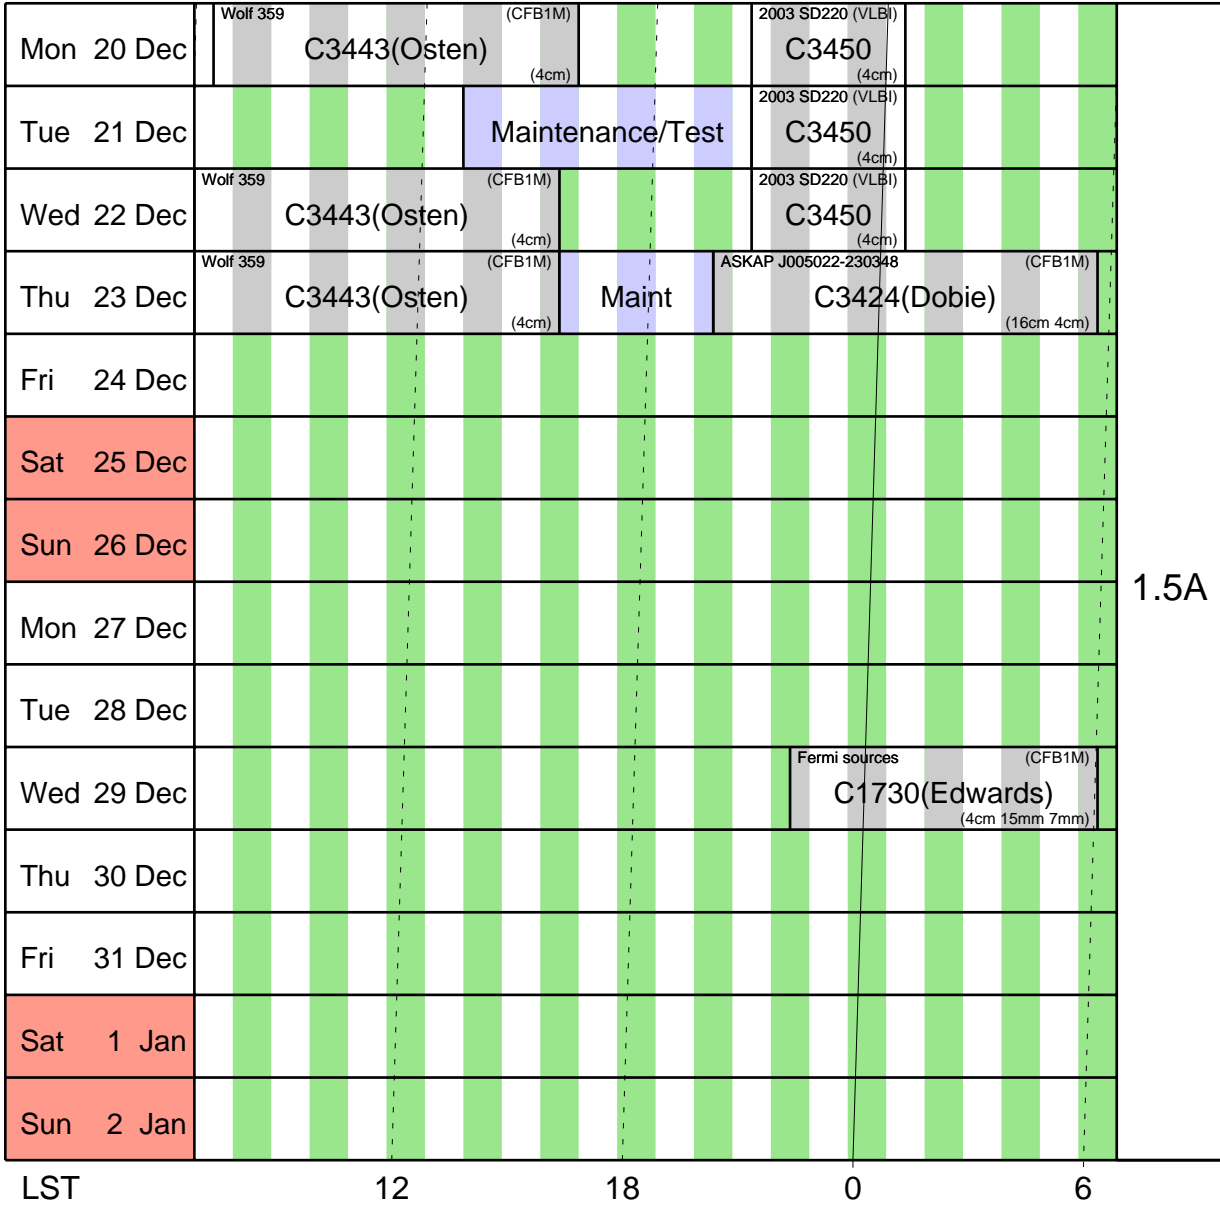

Australia Telescope Compact Array

Schedule:- 6 Dec - 19 Dec

UT 14 16 18 20 22 0 2 4 6 8 10 12 14
 AEST 0 2 4 6 8 10 12 14 16 18 20 22 24

Mon 6 Dec	VLBI											(VLBI)			
Tue 7 Dec															
Wed 8 Dec															
Thu 9 Dec															
Fri 10 Dec															
Sat 11 Dec															
Sun 12 Dec															
Mon 13 Dec															
Tue 14 Dec															
Wed 15 Dec															
Thu 16 Dec															
Fri 17 Dec															
Sat 18 Dec															
Sun 19 Dec															
LST	6			12				18				0			

750B

1.5A

Stations

Baselines (m)

750B W98 W109 W113 W140 W148 W392 61,122,168,230,413,474,536,597,643,765,3735,3857,4270,4332,4500

1.5A W100 W110 W147 W168 W196 W392 153,321,429,566,719,750,888,1041,1316,1469,3000,3429,3750,4316,4469

Australia Telescope Compact Array

Schedule:- 20 Dec - 2 Jan

UT 14 16 18 20 22 0 2 4 6 8 10 12 14
 AEST 0 2 4 6 8 10 12 14 16 18 20 22 24

Stations Baselines (m)
 1.5A W100 W110 W147 W168 W196 W392 153,321,429,566,719,750,888,1041,1316,1469,3000,3429,3750,4316,4469