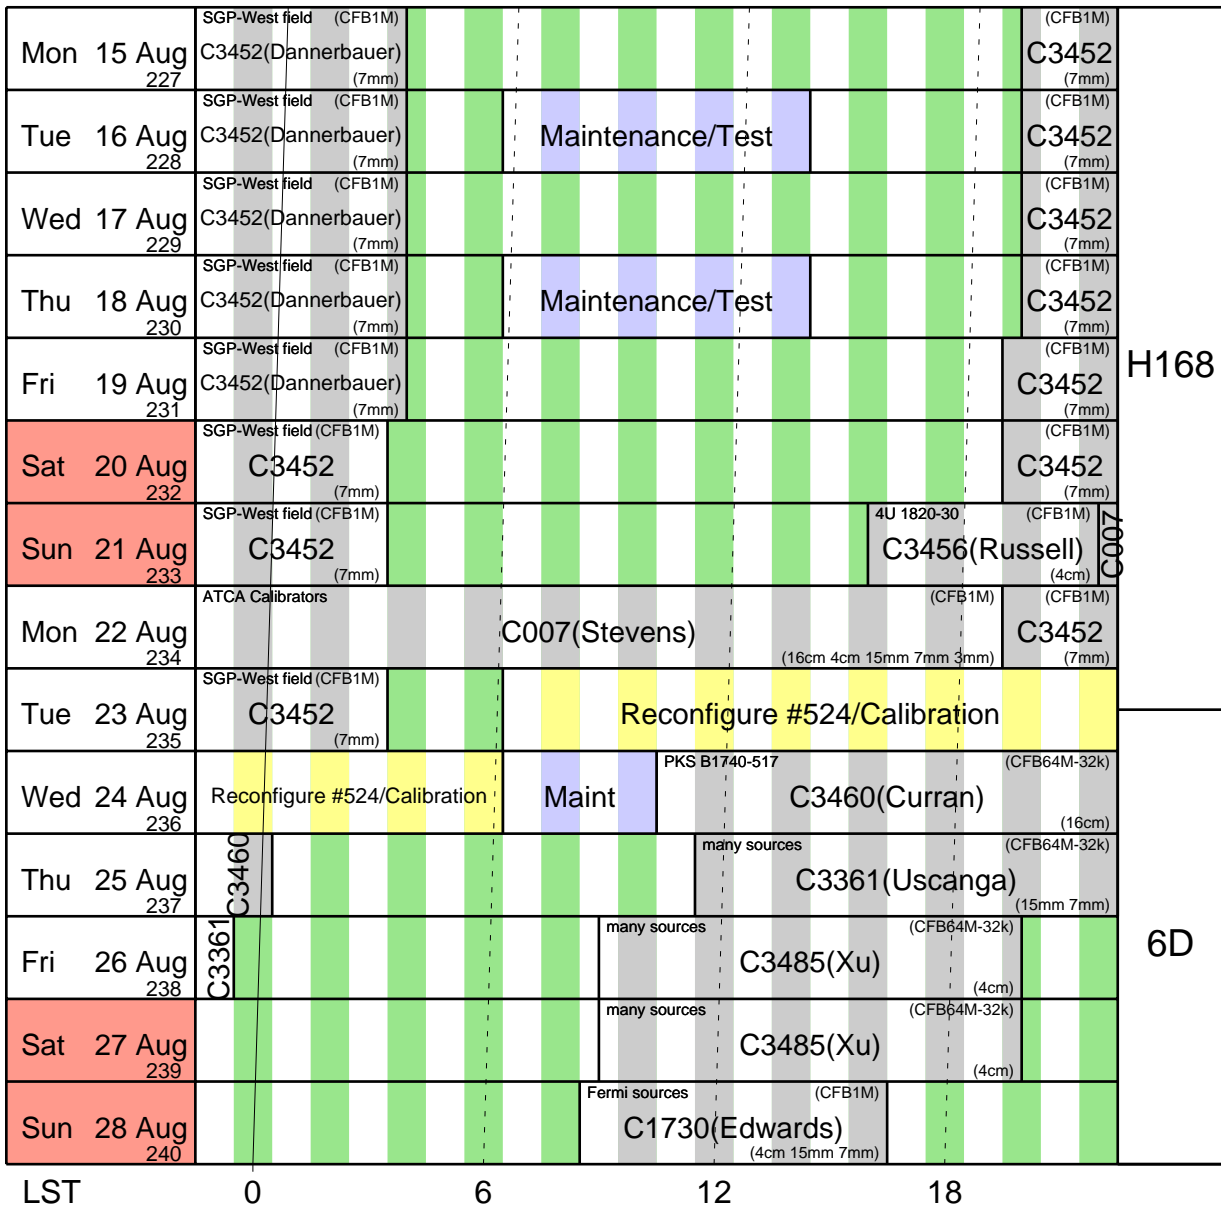

Australia Telescope Compact Array

Schedule:- 1 Aug - 14 Aug

UT	14	16	18	20	22	0	2	4	6	8	10	12	14
AEST	0	2	4	6	8	10	12	14	16	18	20	22	24

Mon 1 Aug 213							20 sources C3457(Chen)	(CFB1-64M) (7mm)								C3452	
Tue 2 Aug 214	SGP-West field	(CFB1M)				CABB	20 sources C3457(Chen)	(CFB1-64M) (7mm)								C3452	
Wed 3 Aug 215	SGP-West field	(CFB1M)				Maintenance/Test										C3452	
Thu 4 Aug 216	SGP-West field	(CFB1M)			VLBI		VLBI(Edwards)									(VLBI)	
Fri 5 Aug 217	VLBI						VLBI(Edwards)									(16cm 4cm 15mm) (VLBI)	
Sat 6 Aug 218	VLBI						VLBI(Edwards)									(16cm 4cm 15mm) (VLBI)	
Sun 7 Aug 219	VLBI						VLBI(Edwards)									(16cm 4cm 15mm) (VLBI)	
Mon 8 Aug 220	VLBI						VLBI(Edwards)									(16cm 4cm 15mm) (VLBI)	
Tue 9 Aug 221	VLBI						VLBI(Edwards)									(16cm 4cm 15mm) (VLBI)	
Wed 10 Aug 222	Fermi sources	(CFB1M)					C1730(Edwards)	(4cm 15mm 7mm)								C3452	
Thu 11 Aug 223	SGP-West field	(CFB1M)					C3452(Dannerbauer)	(7mm)								Maintenance/Test	(CFB1M) C3452 (7mm)
Fri 12 Aug 224	SGP-West field	(CFB1M)					C3452(Dannerbauer)	(7mm)									(CFB1M) C3452 (7mm)
Sat 13 Aug 225	SGP-West field	(CFB1M)					C3452(Dannerbauer)	(7mm)									(CFB1M) C3452 (7mm)
Sun 14 Aug 226	SGP-West field	(CFB1M)					C3452(Dannerbauer)	(7mm)									(CFB1M) C3452 (7mm)

H168 W100 N11 N7 W104 W111 W392

61,61,107,111,132,141,168,171,185,192,4301,4379,4381,4408,4469

Australia Telescope Compact Array

Schedule:- 15 Aug - 28 Aug

UT 14 16 18 20 22 0 2 4 6 8 10 12 14
 AEST 0 2 4 6 8 10 12 14 16 18 20 22 24