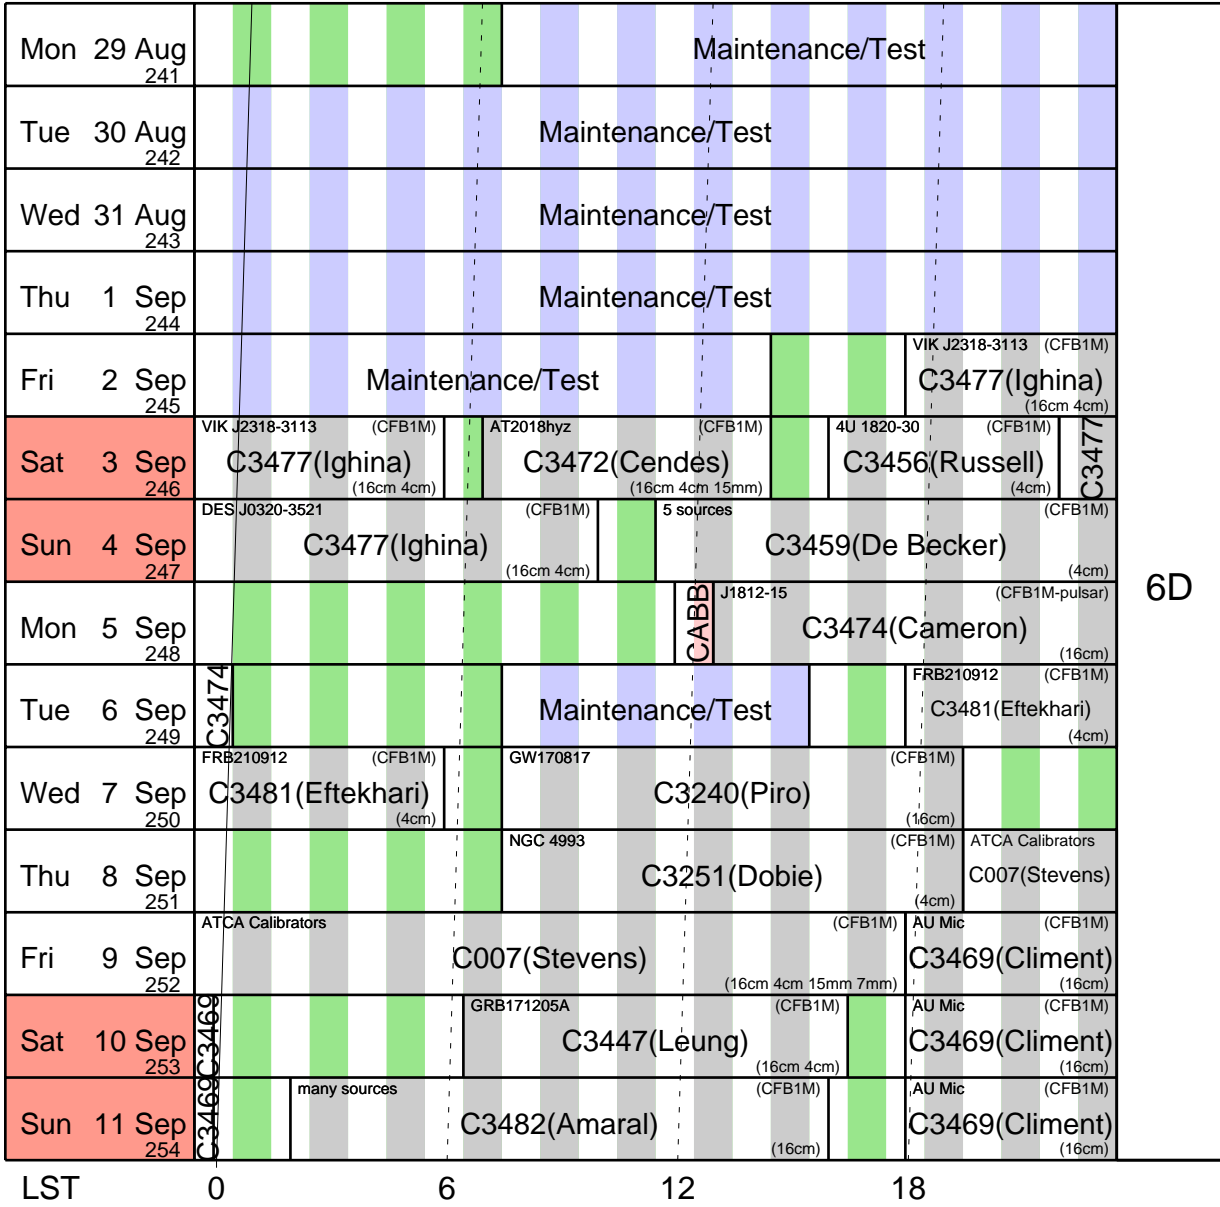

Stations

Baselines (m)

H168 W100 N11 N7 W104 W111 W392

61,61,107,111,132,141,168,171,185,192,4301,4379,4381,4408,4469

6D W8 W32 W84 W168 W173 W392

77,367,796,1163,1286,1362,2082,2158,2449,2525,3352,3429,4714,5510,5878

Australia Telescope Compact Array

Schedule:- 29 Aug - 11 Sep

UT 14 16 18 20 22 0 2 4 6 8 10 12 14
 AEST 0 2 4 6 8 10 12 14 16 18 20 22 24

Stations Baselines (m)
 6D W8 W32 W84 W168 W173 W392 77,367,796,1163,1286,1362,2082,2158,2449,2525,3352,3429,4714,5510,5878