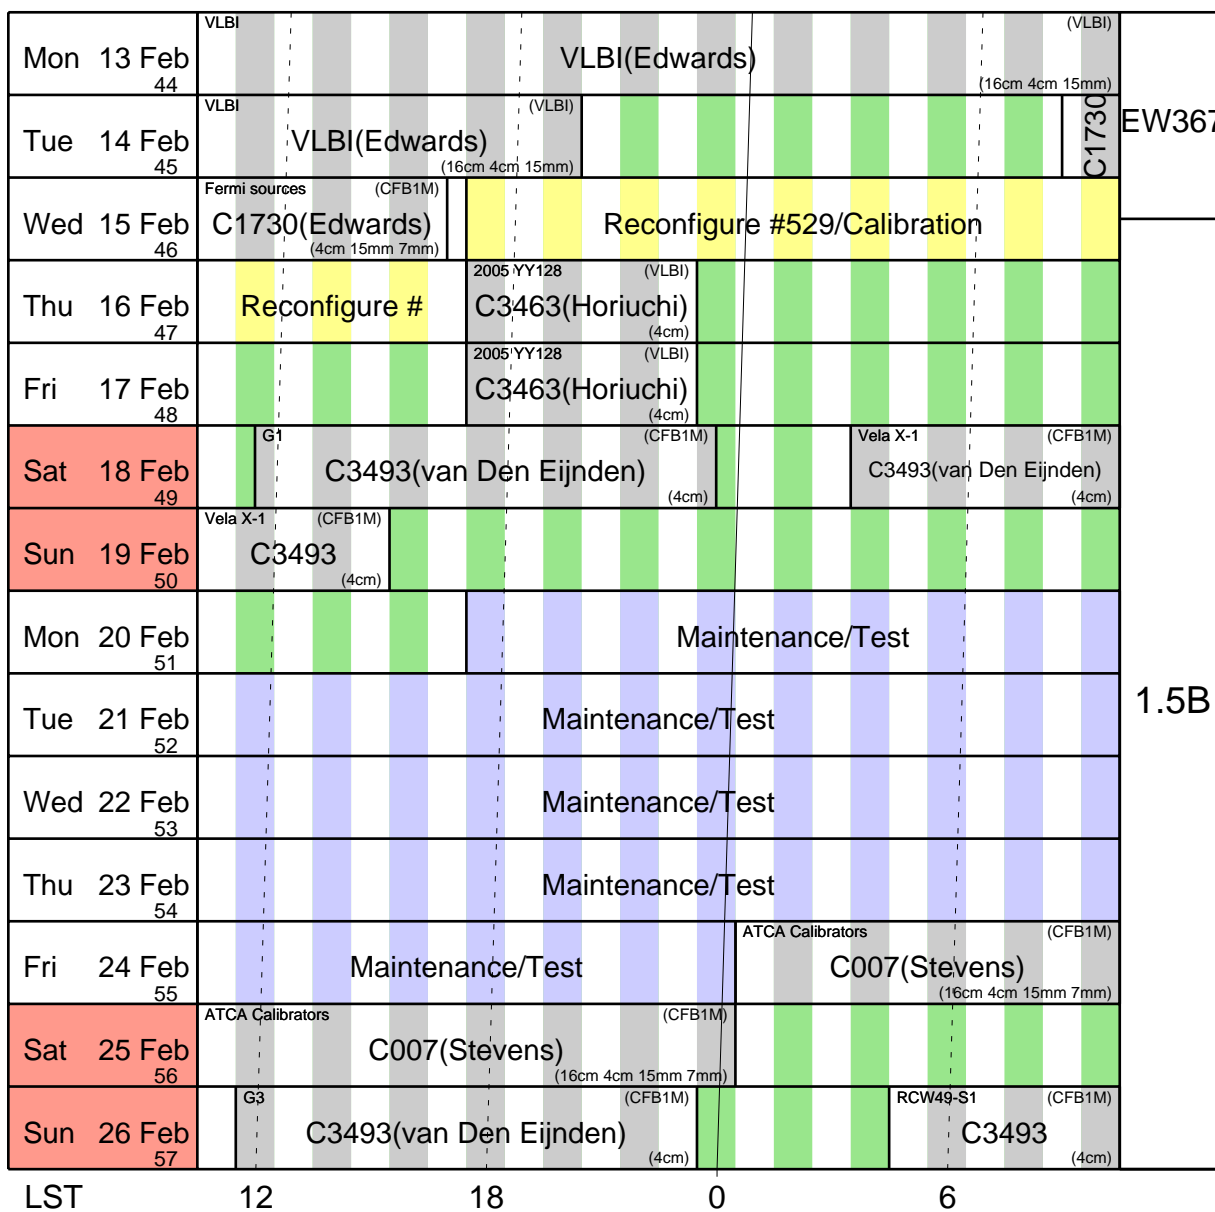

Australia Telescope Compact Array

Schedule:- 13 Feb - 26 Feb

UT 14 16 18 20 22 0 2 4 6 8 10 12 14
 AEST 0 2 4 6 8 10 12 14 16 18 20 22 24

Stations Baselines (m)
 EW367 W104 W110 W113 W124 W128 W392 46,61,92,138,168,214,230,276,306,367,4041,4102,4270,4316,4408
 1.5B W111 W113 W163 W182 W195 W392 31,199,291,490,765,796,1056,1087,1255,1286,3015,3214,3505,4270,4301