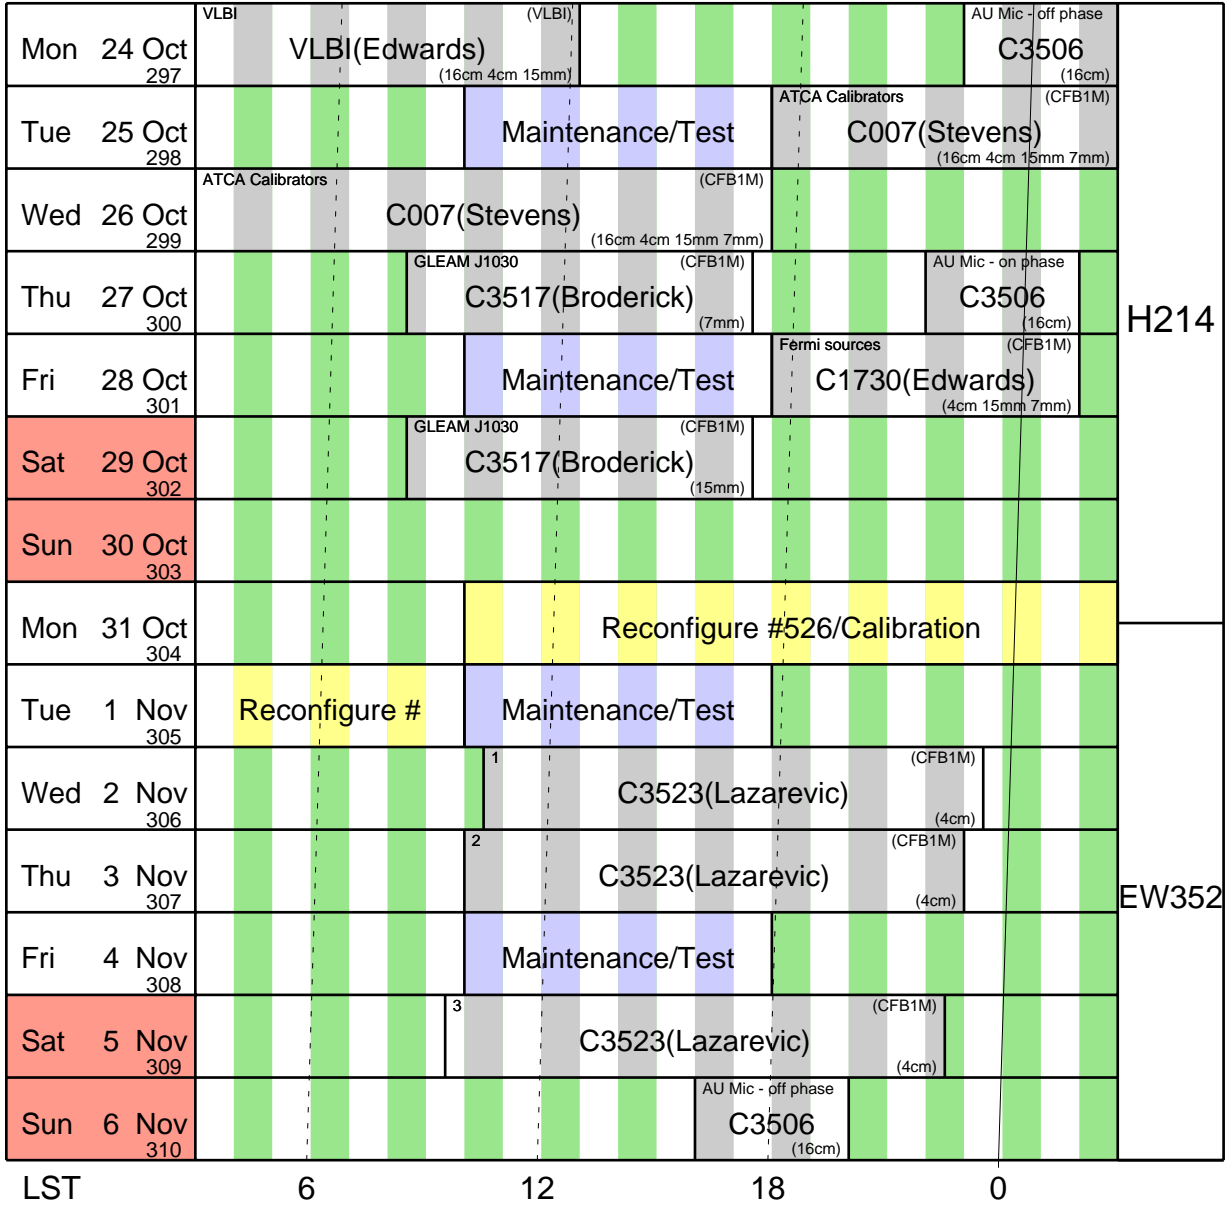

Australia Telescope Compact Array

Schedule:- 24 Oct - 6 Nov

UT 14 16 18 20 22 0 2 4 6 8 10 12 14
AEST 0 2 4 6 8 10 12 14 16 18 20 22 24

LST 6 12 18 0

Stations Baselines (m)

H214 W98 N5 N14 W104 W113 W392 82,92,132,138,138,144,216,230,240,247,4270,4378,4383,4408,4500

EW352W102 W104 W109 W112 W125 W392 31,46,77,107,122,153,199,245,321,352,4087,4286,4332,4408,4438