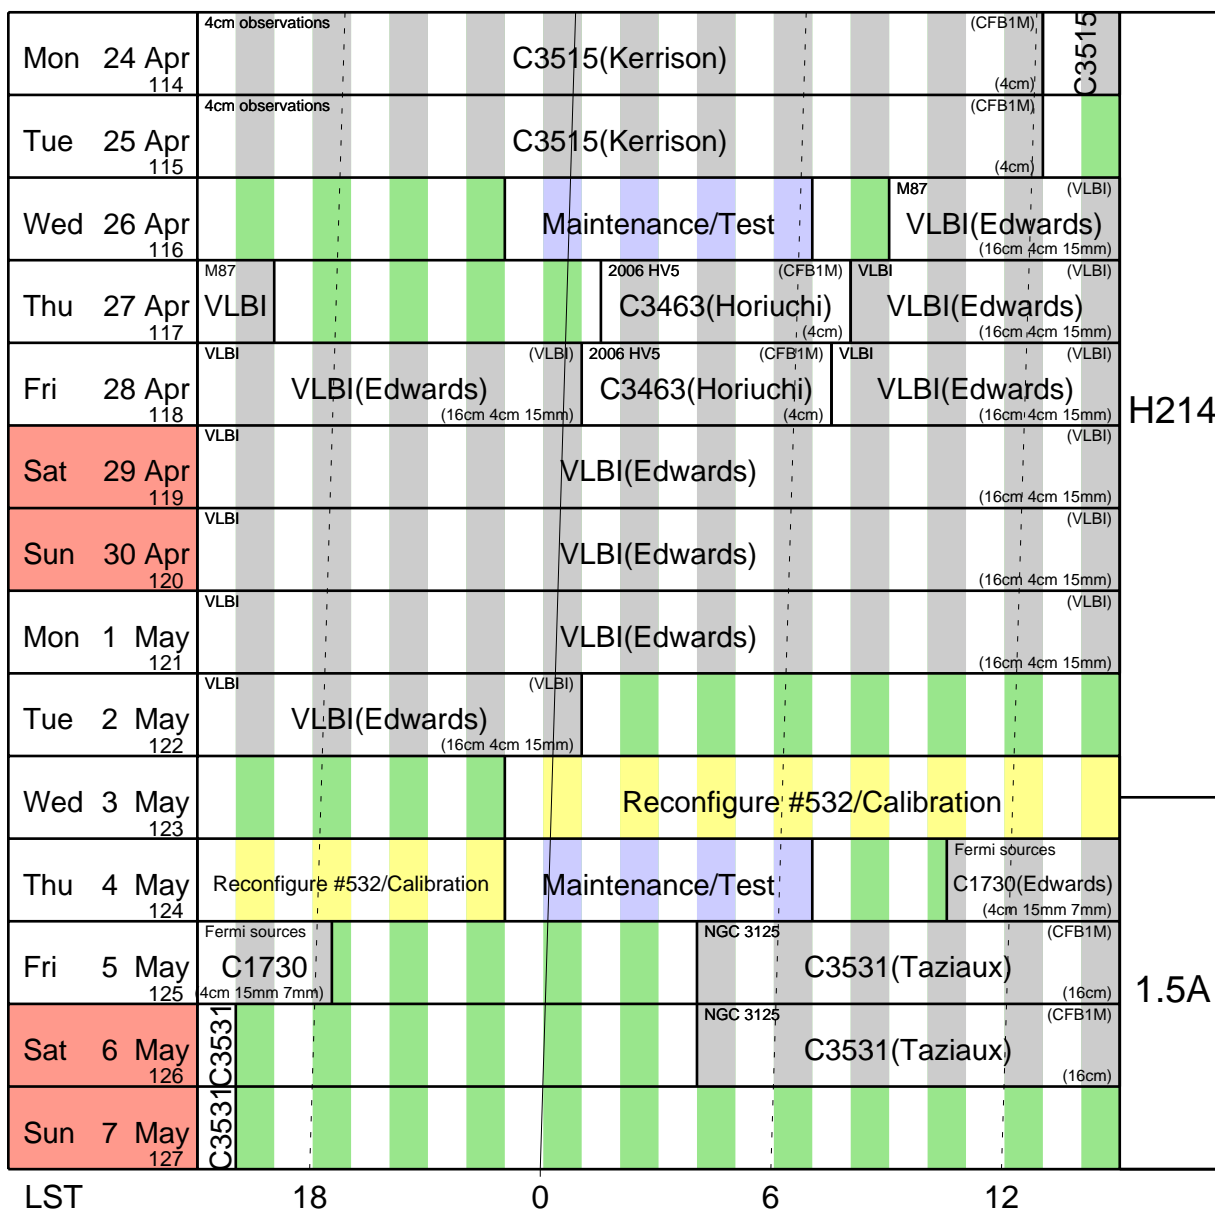

Australia Telescope Compact Array

Schedule:- 27 Mar - 9 Apr

UT 14 16 18 20 22 0 2 4 6 8 10 12 14
 AEST 0 2 4 6 8 10 12 14 16 18 20 22 24

Date	Activity	Stations	Baselines (m)
Mon 27 Mar 86	Previous Semester		
Tue 28 Mar 87	Previous Semester		
Wed 29 Mar 88	Previous Semester		
Thu 30 Mar 89	Previous Semester		
Fri 31 Mar 90	Previous Semester		
Sat 1 Apr 91	C3529		
Sun 2 Apr 92	PSR J1747-2958 (CFB1M) (16cm) C3529(Ng)		
Mon 3 Apr 93	Reconfigure #531/Calibration		
Tue 4 Apr 94	Reconfigure #531/Calibration Maintenance/Test		
Wed 5 Apr 95	M87 (VLBI) VLBI(Edwards) (16cm 4cm 15mm)		
Thu 6 Apr 96	M87 (VLBI) VLBI (16cm 4cm 15mm) 4cm observations		
Fri 7 Apr 97	C3515(Kerrison)		
Sat 8 Apr 98	4cm observations C3515(Kerrison)		
Sun 9 Apr 99	4cm observations C3515(Kerrison)		

LST 18 0 6 12

Stations
 750C W64 W84 W100 W110 W113 W392
 H214 W98 N5 N14 W104 W113 W392

Baselines (m)
 46,153,199,245,306,398,444,551,704,750,4270,4316,4469,4714,5020
 82,92,132,138,138,144,216,230,240,247,4270,4378,4383,4408,4500

Australia Telescope Compact Array

Schedule:- 24 Apr - 7 May

UT 14 16 18 20 22 0 2 4 6 8 10 12 14
 AEST 0 2 4 6 8 10 12 14 16 18 20 22 24

Stations

Baselines (m)

H214 W98 N5 N14 W104 W113 W392 82,92,132,138,138,144,216,230,240,247,4270,4378,4383,4408,4500