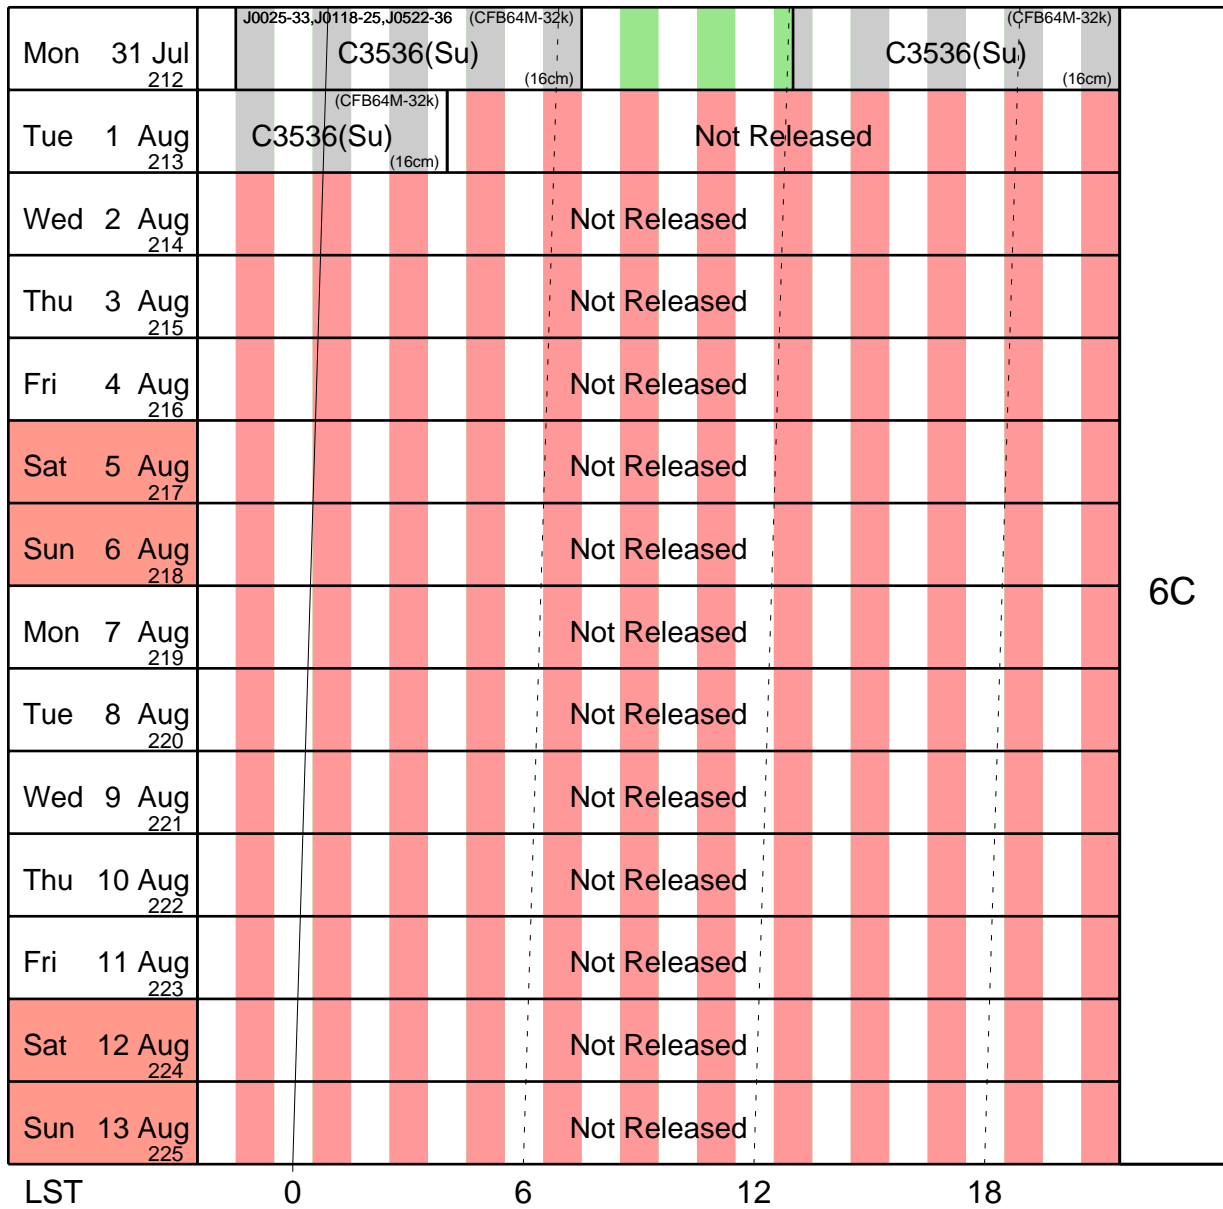

153,413,643,1056,1577,1730,1990,2143,2633,2786,3214,3857,4270,5847,6000

Australia Telescope Compact Array

Schedule:- 17 Jul - 30 Jul

UT 14 16 18 20 22 0 2 4 6 8 10 12 14
 AEST 0 2 4 6 8 10 12 14 16 18 20 22 24

Mon 17 Jul 198	YZ Cet sec 2	C3528(Trigilio)	(CFB1M) (16cm)	4FGLJ1318.9-4556	C3525(Ulgiati)	(CFB1M) (16cm)
Tue 18 Jul 199			4FGLJ0957.7-3510	C3525(Ulgiati)	(CFB1M) (16cm)	C3528
Wed 19 Jul 200	YZ Cet sec 2	C3528(Trigilio)	(CFB1M) (16cm)	4FGLJ1517.7-4446	C3525(Ulgiati)	(CFB1M) (16cm)
Thu 20 Jul 201	C3525			Maintenance/Test		
Fri 21 Jul 202		Fermi sources C1730(Edwards) (4cm 15mm 7mm)	(CFB1M)		J1618-4648 C3538(Wang) (16cm)	
Sat 22 Jul 203			J0701-04,J0958-35,J1458-52,J1911-48	C3538(Wang)	(CFB1M) (16cm)	
Sun 23 Jul 204	C3538		J0544 2238 C3538(Wang) (16cm)	SCR J1845-6357	C3486(Dobie)	(CFB1M) (16cm)
Mon 24 Jul 205	SCR J1845-6357 C3486(Dobie) (16cm)	(CFB1M)		Maintenance/Test		
Tue 25 Jul 206				Maintenance/Test		
Wed 26 Jul 207				Maintenance/Test		
Thu 27 Jul 208				Maintenance/Test		
Fri 28 Jul 209		Maintenance/Test		J1205-26,J1454-37,J2034-35,J2325-12	C3536(Su)	(CFB1M) (16cm)
Sat 29 Jul 210	(CFB64M-32k) C3536(Su) (16cm)		J0627-35,J1214-41,J1257-30,J1455-36	C3536(Su)	(CFB64M-32k) (16cm)	
Sun 30 Jul 211			J0413-34,J0717-36,J1213-45,J1332-33	C3536(Su)	(CFB64M-32k) (16cm)	

6C

LST 0 6 12 18

Stations

Baselines (m)

6C W0 W10 W113 W140 W182 W392 153,413,643,1056,1577,1730,1990,2143,2633,2786,3214,3857,4270,5847,6000

Australia Telescope Compact Array Schedule:- 31 Jul - 13 Aug

UT 14 16 18 20 22 0 2 4 6 8 10 12 14
AEST 0 2 4 6 8 10 12 14 16 18 20 22 24