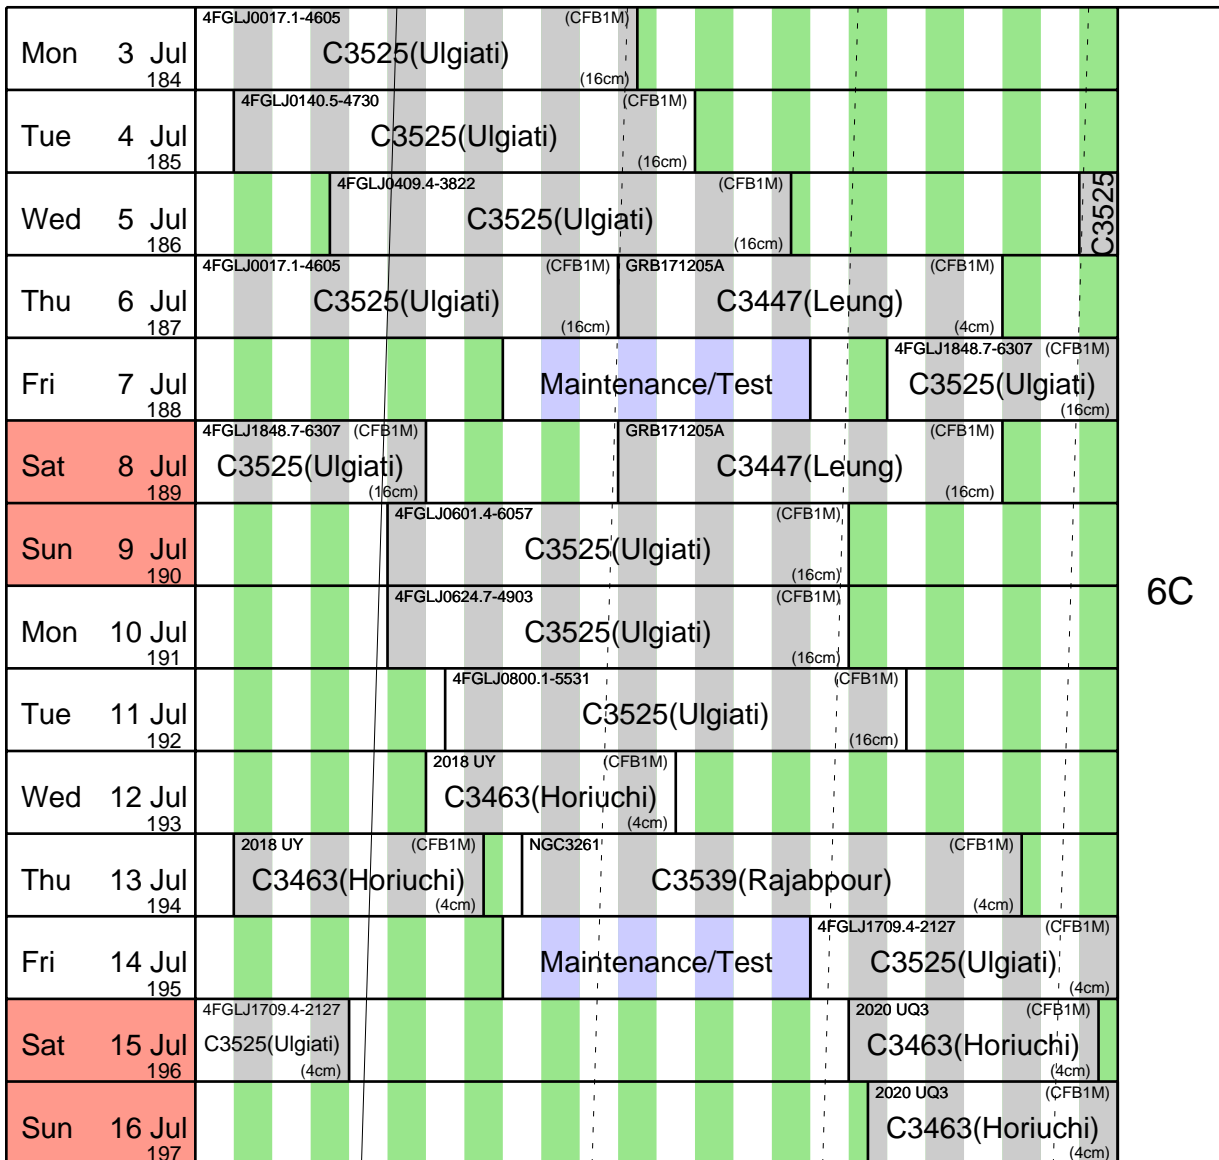

Australia Telescope Compact Array

Schedule:- 19 Jun - 2 Jul

UT 14 16 18 20 22 0 2 4 6 8 10 12 14
AEST 0 2 4 6 8 10 12 14 16 18 20 22 24

Day	UT	Activity	CFB1M	Baseline (m)
Mon 19 Jun	170	C3525(Ulgiati)	(16cm)	Maintenance/Test
Tue 20 Jun	171	Maintenance/Test		
Wed 21 Jun	172	Maintenance/Test		
Thu 22 Jun	173	Maintenance/Test		
Fri 23 Jun	174	Maintenance/Test		C3535
Sat 24 Jun	175	group 1 C3535(Ighina)	(CFB1M) (16cm 4cm)	
Sun 25 Jun	176	group 2 C3535(Ighina)	(CFB1M) (16cm 4cm)	
Mon 26 Jun	177	ESO_2 C3539(Rajabpour)	(CFB1M) (4cm)	Fermi sources C1730(Edwards)
Tue 27 Jun	178	ESO_3 C3539(Rajabpour)	(CFB1M) (4cm)	
Wed 28 Jun	179	SPT2349-56 C3534(Aravena)	(CFB1M) (4cm)	
Thu 29 Jun	180	SPT2349-56 C3534(Aravena)	(CFB1M) (4cm)	4FGLJ1813.7-6846 C3525(Ulgiati)
Fri 30 Jun	181	4FGLJ1813.7-6846 C3525(Ulgiati)	(CFB1M) (16cm)	Maintenance/Test C3513
Sat 1 Jul	182	(CFB1M) C3513	(16cm 4cm)	eRASS1_J034426-332720 (CFB1M) SCR J1845-6357 C3486(Dobie)
Sun 2 Jul	183	SCR J1845-6357 C3486(Dobie)	(CFB1M) (16cm)	eRASS1_J135256-502436 (CFB1M) C3513(Goodwin)

6C

Stations W0 W10 W113 W140 W182 W392 Baselines (m) 153,413,643,1056,1577,1730,1990,2143,2633,2786,3214,3857,4270,5847,6000

Australia Telescope Compact Array Schedule:- 3 Jul - 16 Jul

UT   14   16   18   20   22   0   2   4   6   8   10   12   14
AEST   0   2   4   6   8   10   12   14   16   18   20   22   24

LST

0

6

12

18

Stations

Baselines (m)

6C   W0 W10 W113 W140 W182 W392

153,413,643,1056,1577,1730,1990,2143,2633,2786,3214,3857,4270,5847,6000