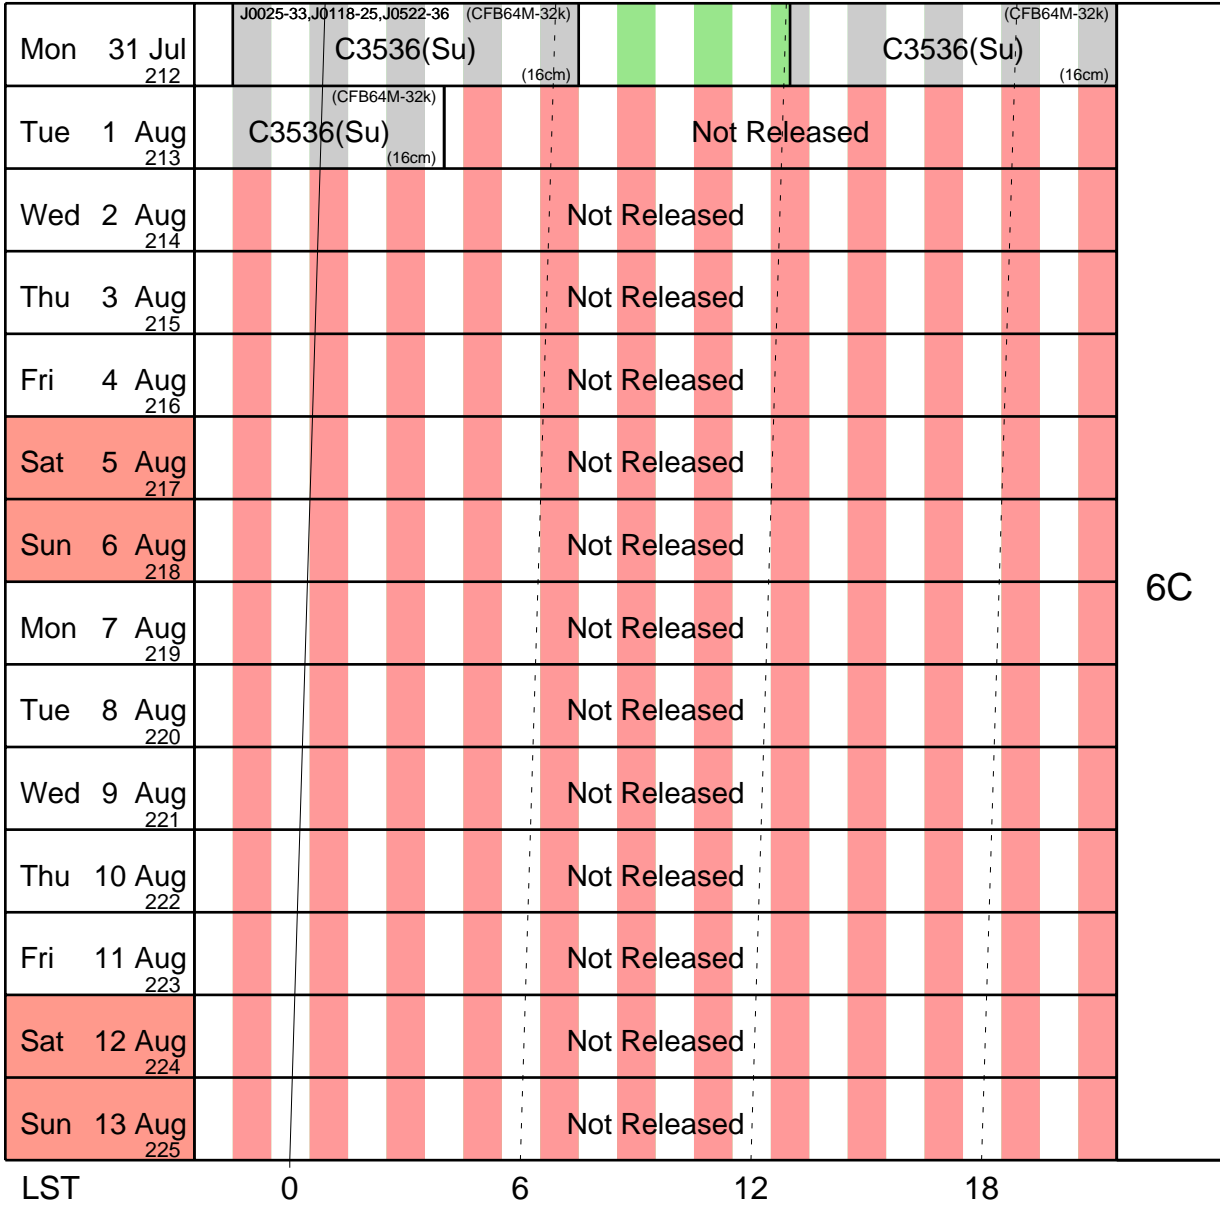

UT 14 16 18 20 22 0 2 4 6 8 10 12 14
 AEST 0 2 4 6 8 10 12 14 16 18 20 22 24

Mon 17 Jul 198	YZ Cet sec 2	C3528(Trigilio)	(CFB1M) (16cm)	4FGLJ1318.9-4556	C3525(Ulgiati)	(CFB1M) (16cm)
Tue 18 Jul 199			4FGLJ0957.7-3510	C3525(Ulgiati)	(CFB1M) (16cm)	C3528
Wed 19 Jul 200	YZ Cet sec 2	C3528(Trigilio)	(CFB1M) (16cm)	4FGLJ1517.7-4446	C3525(Ulgiati)	(CFB1M) (16cm)
Thu 20 Jul 201	C3525			Maintenance/Test		
Fri 21 Jul 202		Fermi sources C1730(Edwards) (4cm 15mm 7mm)	(CFB1M)		J1618-4648 C3538(Wang) (16cm)	
Sat 22 Jul 203			J0701-04,J0958-35,J1458-52,J1911-48	C3538(Wang)	(CFB1M) (16cm)	
Sun 23 Jul 204	C3538		J0544 2238 C3538(Wang) (16cm)	SCR J1845-6357	C3486(Dobie)	(CFB1M) (16cm)
Mon 24 Jul 205	SCR J1845-6357 C3486(Dobie) (16cm)	(CFB1M)		Maintenance/Test		
Tue 25 Jul 206				Maintenance/Test		
Wed 26 Jul 207				Maintenance/Test		
Thu 27 Jul 208				Maintenance/Test		
Fri 28 Jul 209		Maintenance/Test		J1205-26,J1454-37,J2034-35,J2325-12	C3536(Su)	(CFB1M) (16cm)
Sat 29 Jul 210	(CFB64M-32k) C3536(Su) (16cm)		J0627-35,J1214-41,J1257-30,J1455-36	C3536(Su)	(CFB64M-32k) (16cm)	
Sun 30 Jul 211			J0413-34,J0717-36,J1213-45,J1332-33	C3536(Su)	(CFB64M-32k) (16cm)	

6C W0 W10 W113 W140 W182 W392

153,413,643,1056,1577,1730,1990,2143,2633,2786,3214,3857,4270,5847,6000

Australia Telescope Compact Array Schedule:- 31 Jul - 13 Aug

UT 14 16 18 20 22 0 2 4 6 8 10 12 14
 AEST 0 2 4 6 8 10 12 14 16 18 20 22 24