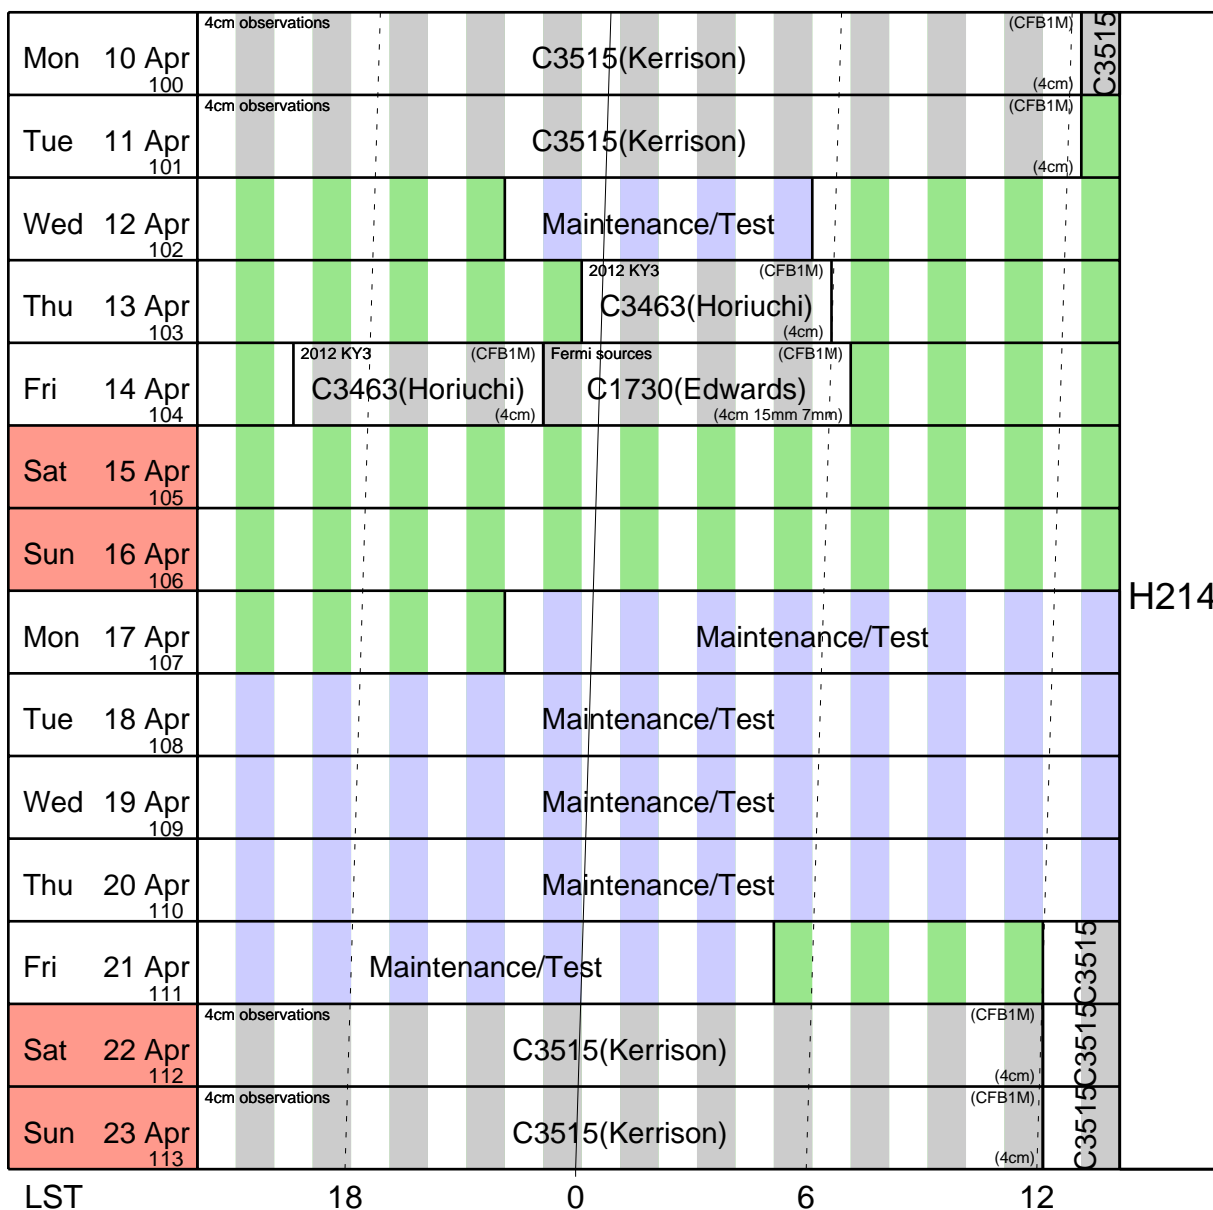

Australia Telescope Compact Array

Schedule:- 27 Mar - 9 Apr

UT 14 16 18 20 22 0 2 4 6 8 10 12 14
AEST 0 2 4 6 8 10 12 14 16 18 20 22 24

Date	UT	AEST	Activity	Stations	Baselines (m)
Mon 27 Mar 86	14	0	Previous Semester		
Tue 28 Mar 87	16	2	Previous Semester		
Wed 29 Mar 88	18	4	Previous Semester		
Thu 30 Mar 89	20	6	Previous Semester		
Fri 31 Mar 90	22	8	Previous Semester		
Sat 1 Apr 91	0	10	C3529		
Sun 2 Apr 92	2	12	PSR J1747-2958 (CFB1M) (16cm) C3529(Ng)		
Mon 3 Apr 93	4	14	Reconfigure #531/Calibration		
Tue 4 Apr 94	6	16	Reconfigure #531/Calibration Maintenance/Test ATCA Calibrators (CFB1M) C007(Stevens) (16cm 4cm 15mm 7mm)		
Wed 5 Apr 95	8	18	ATCA Calibrators (CFB1M) C007(Stevens) (16cm 4cm 15mm 7mm)		
Thu 6 Apr 96	10	20	M87 (VLBI) VLBI(Edwards) (16cm 4cm 15mm)		
Fri 7 Apr 97	12	22	M87 (VLBI) VLBI		
Sat 8 Apr 98	14	24	4cm observations C3515(Kerrison) (CFB1M) (4cm)		
Sun 9 Apr 99			4cm observations C3515(Kerrison) (CFB1M) (4cm)		
LST	18	0	6	12	

Stations Baselines (m)
750C W64 W84 W100 W110 W113 W392 46,153,199,245,306,398,444,551,704,750,4270,4316,4469,4714,5020
H214 W98 N5 N14 W104 W113 W392 82,92,132,138,138,144,216,230,240,247,4270,4378,4383,4408,4500

Australia Telescope Compact Array Schedule:- 10 Apr - 23 Apr

UT	14	16	18	20	22	0	2	4	6	8	10	12	14
AEST	0	2	4	6	8	10	12	14	16	18	20	22	24

Stations: H214 W98 N5 N14 W104 W113 W392
Baselines (m): 82,92,132,138,138,144,216,230,240,247,4270,4378,4383,4408,4500