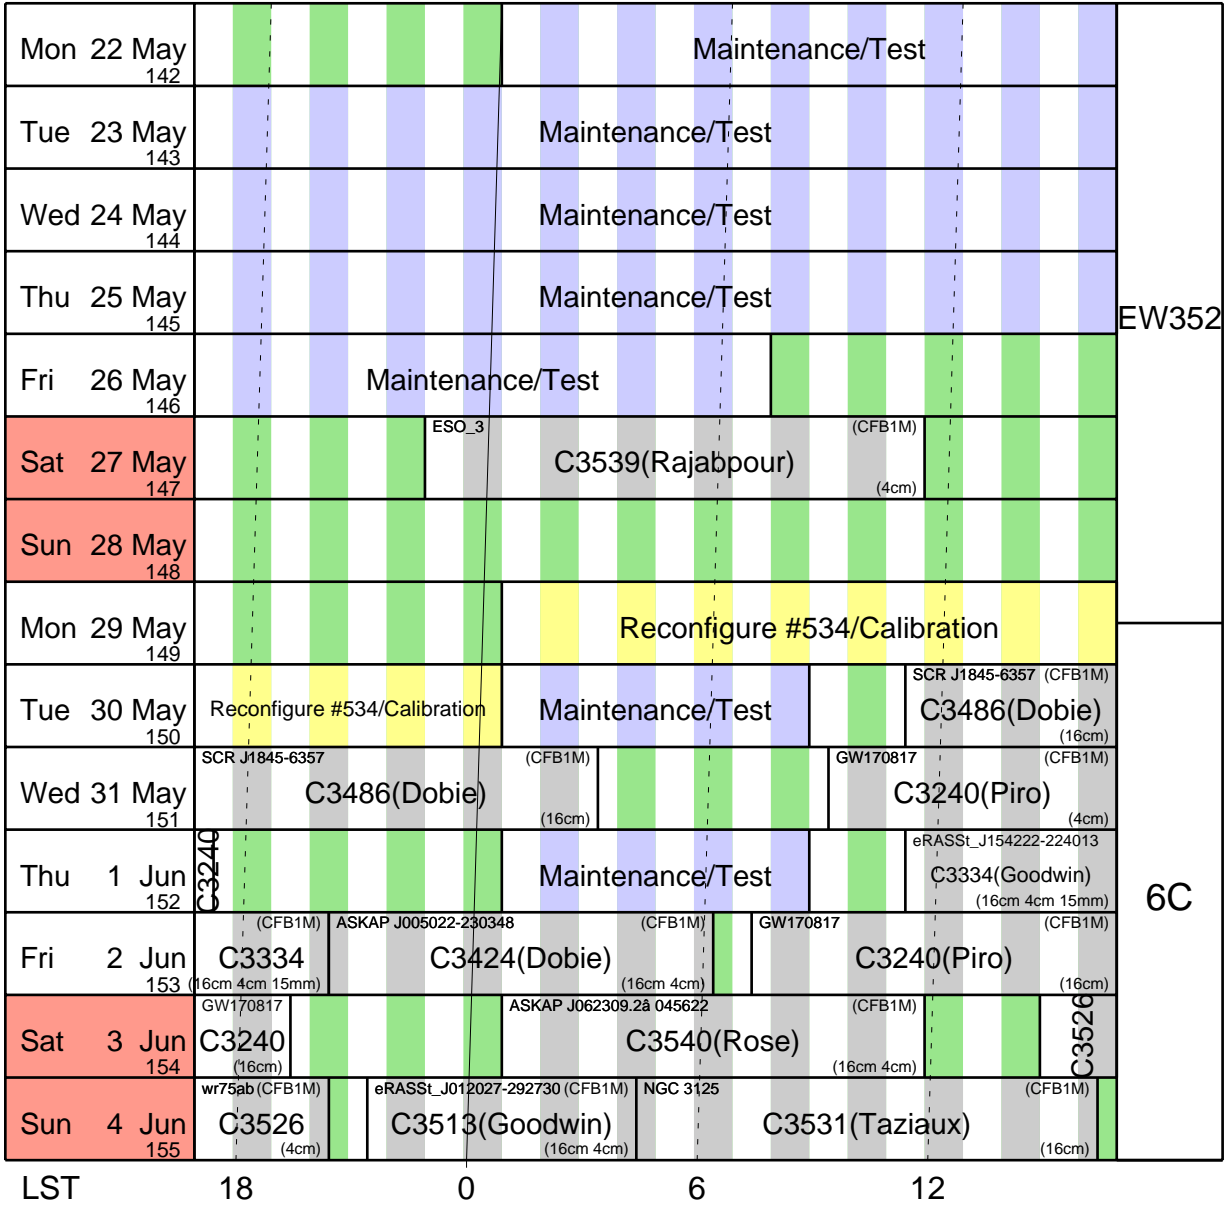

Australia Telescope Compact Array

Schedule:- 22 May - 4 Jun

UT 14 16 18 20 22 0 2 4 6 8 10 12 14
AEST 0 2 4 6 8 10 12 14 16 18 20 22 24

Stations Baselines (m)
EW352W102 W104 W109 W112 W125 W392 31,46,77,107,122,153,199,245,321,352,4087,4286,4332,4408,4438
6C W0 W10 W113 W140 W182 W392 153,413,643,1056,1577,1730,1990,2143,2633,2786,3214,3857,4270,5847,6000