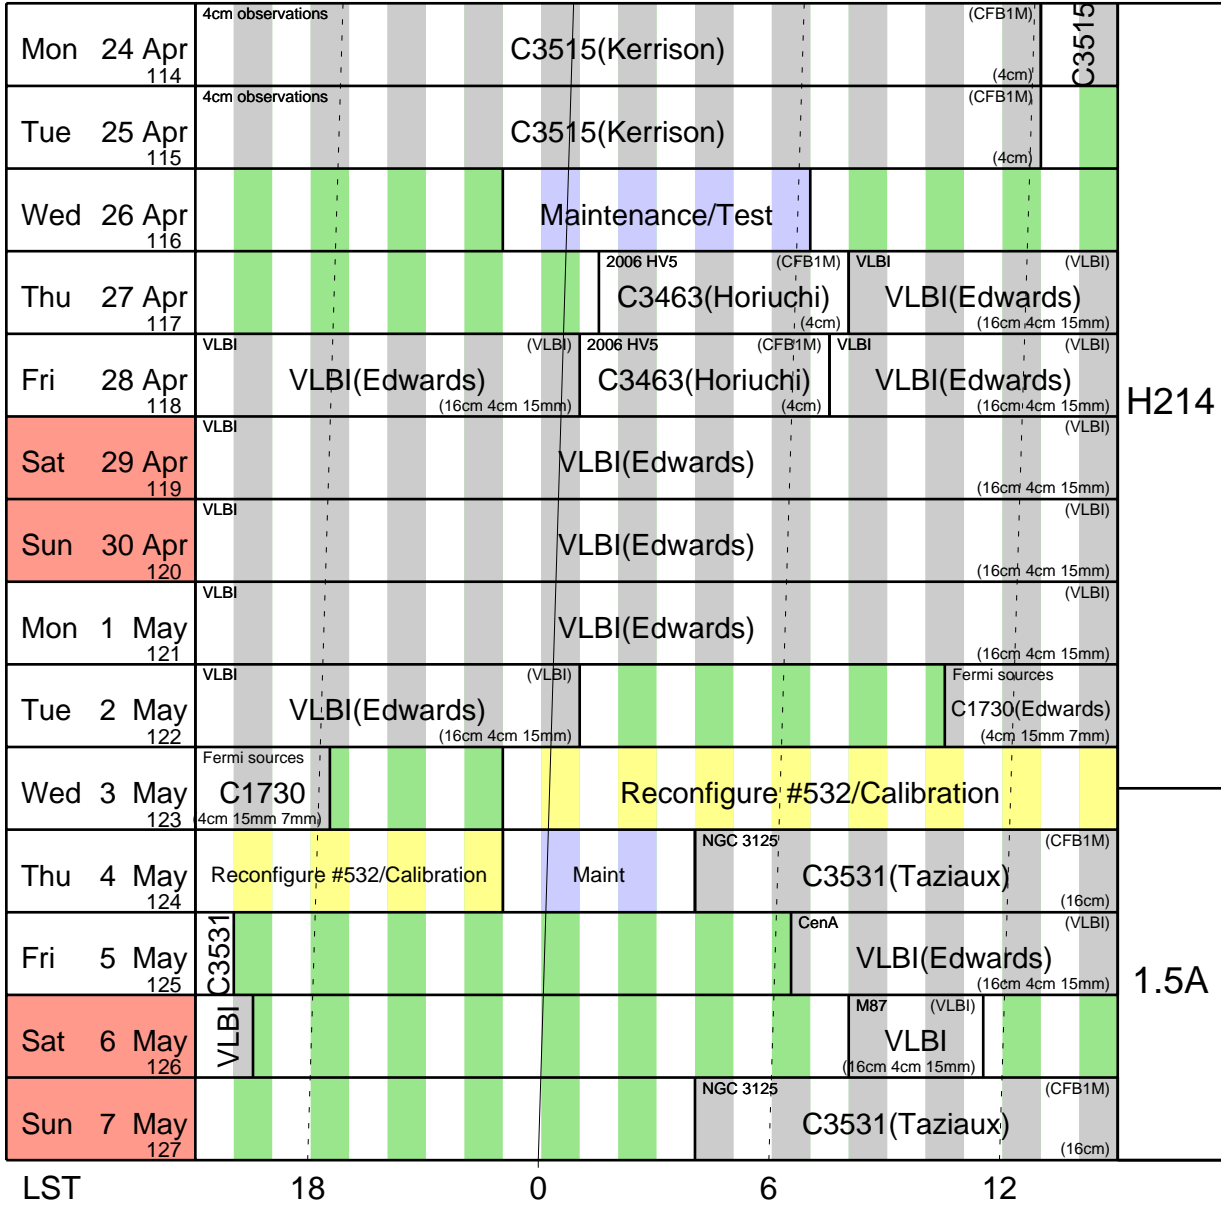

Australia Telescope Compact Array Schedule:- 10 Apr - 23 Apr

UT	14	16	18	20	22	0	2	4	6	8	10	12	14
AEST	0	2	4	6	8	10	12	14	16	18	20	22	24

Stations: H214 W98 N5 N14 W104 W113 W392
 Baselines (m): 82,92,132,138,138,144,216,230,240,247,4270,4378,4383,4408,4500

Australia Telescope Compact Array

Schedule:- 24 Apr - 7 May

UT 14 16 18 20 22 0 2 4 6 8 10 12 14
AEST 0 2 4 6 8 10 12 14 16 18 20 22 24

Stations	Baselines (m)
H214 W98 N5 N14 W104 W113 W392	82,92,132,138,138,144,216,230,240,247,4270,4378,4383,4408,4500
1.5A W100 W110 W147 W168 W196 W392	153,321,429,566,719,750,888,1041,1316,1469,3000,3429,3750,4316,4469